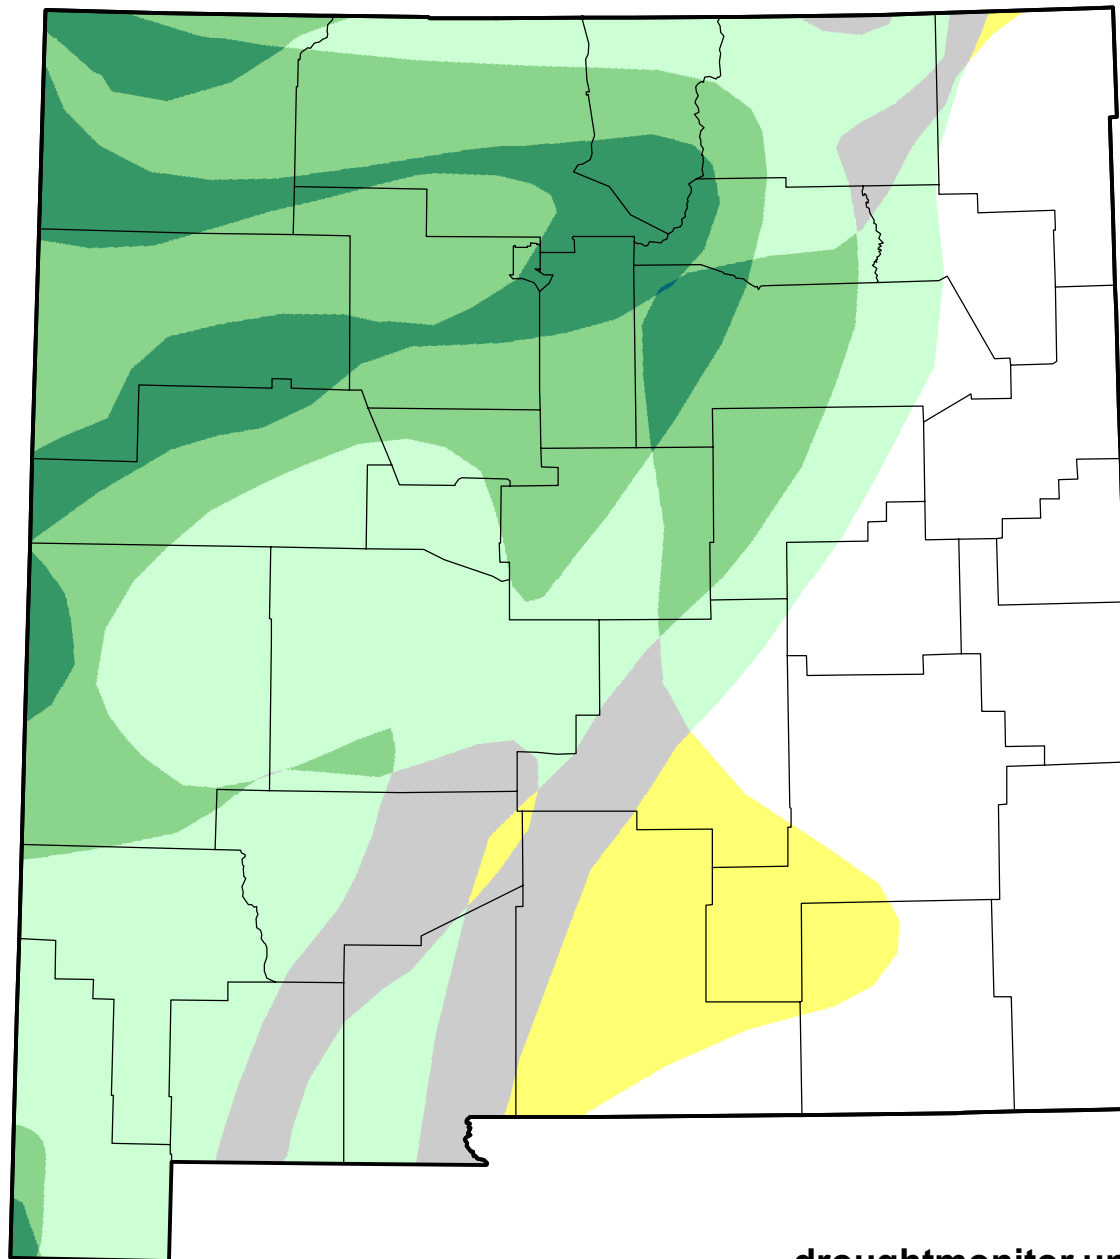

# U.S. Drought Monitor Class Change - New Mexico

## Start of Calendar Year

October 11, 2005  
compared to  
January 6, 2005

[droughtmonitor.unl.edu](http://droughtmonitor.unl.edu)

- 5 Class Degradation
- 4 Class Degradation
- 3 Class Degradation
- 2 Class Degradation
- 1 Class Degradation
- No Change
- 1 Class Improvement
- 2 Class Improvement
- 3 Class Improvement
- 4 Class Improvement
- 5 Class Improvement