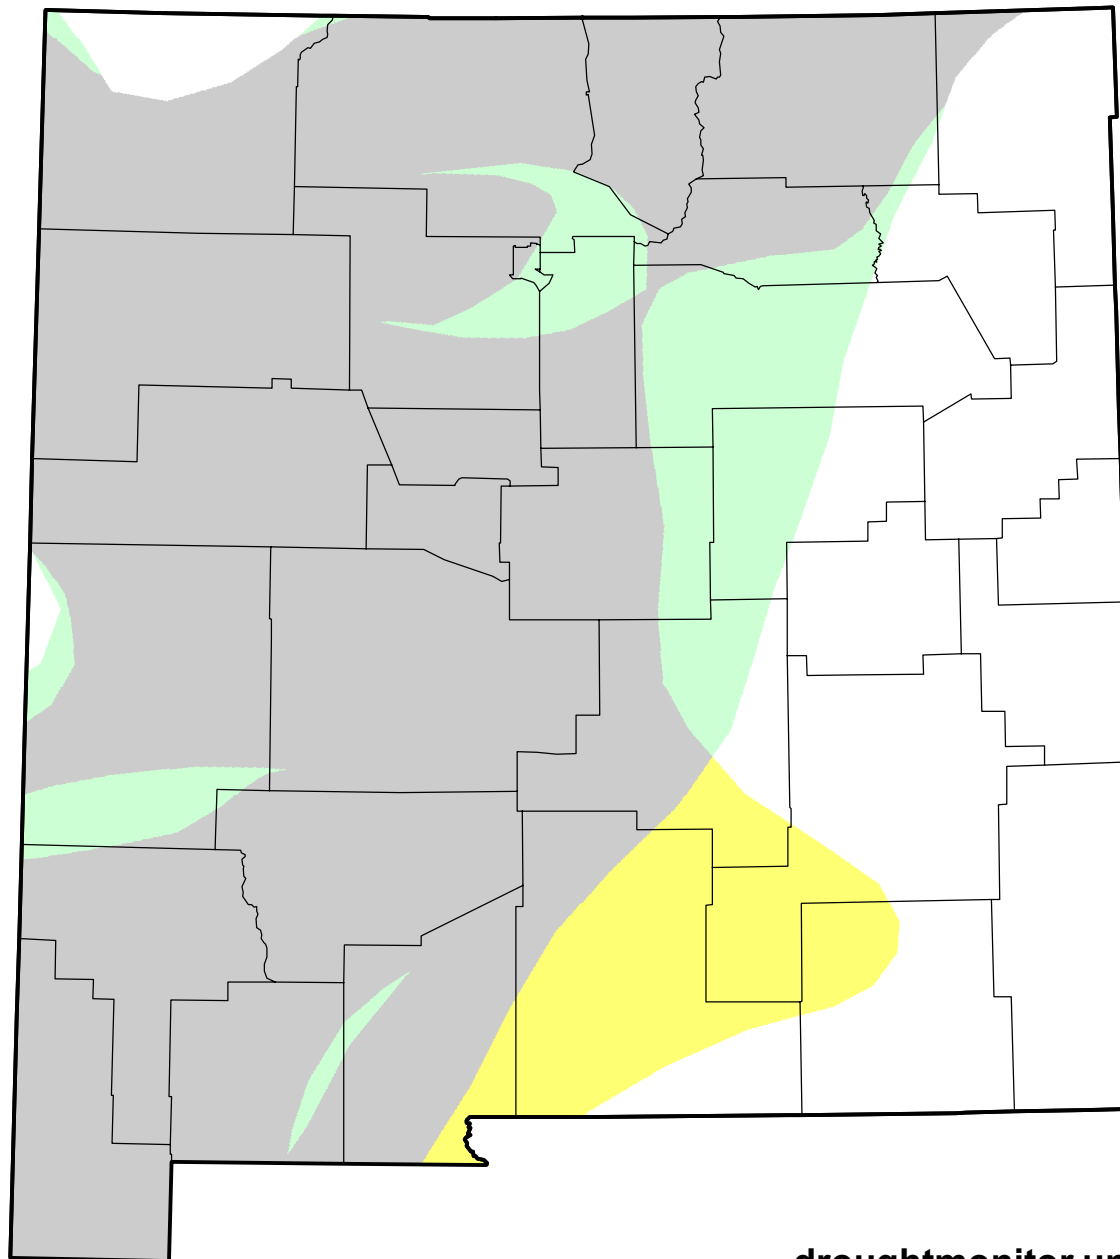

U.S. Drought Monitor Class Change - New Mexico

Start of Water Year

October 11, 2005
compared to
September 29, 2005

-  5 Class Degradation
-  4 Class Degradation
-  3 Class Degradation
-  2 Class Degradation
-  1 Class Degradation
-  No Change
-  1 Class Improvement
-  2 Class Improvement
-  3 Class Improvement
-  4 Class Improvement
-  5 Class Improvement