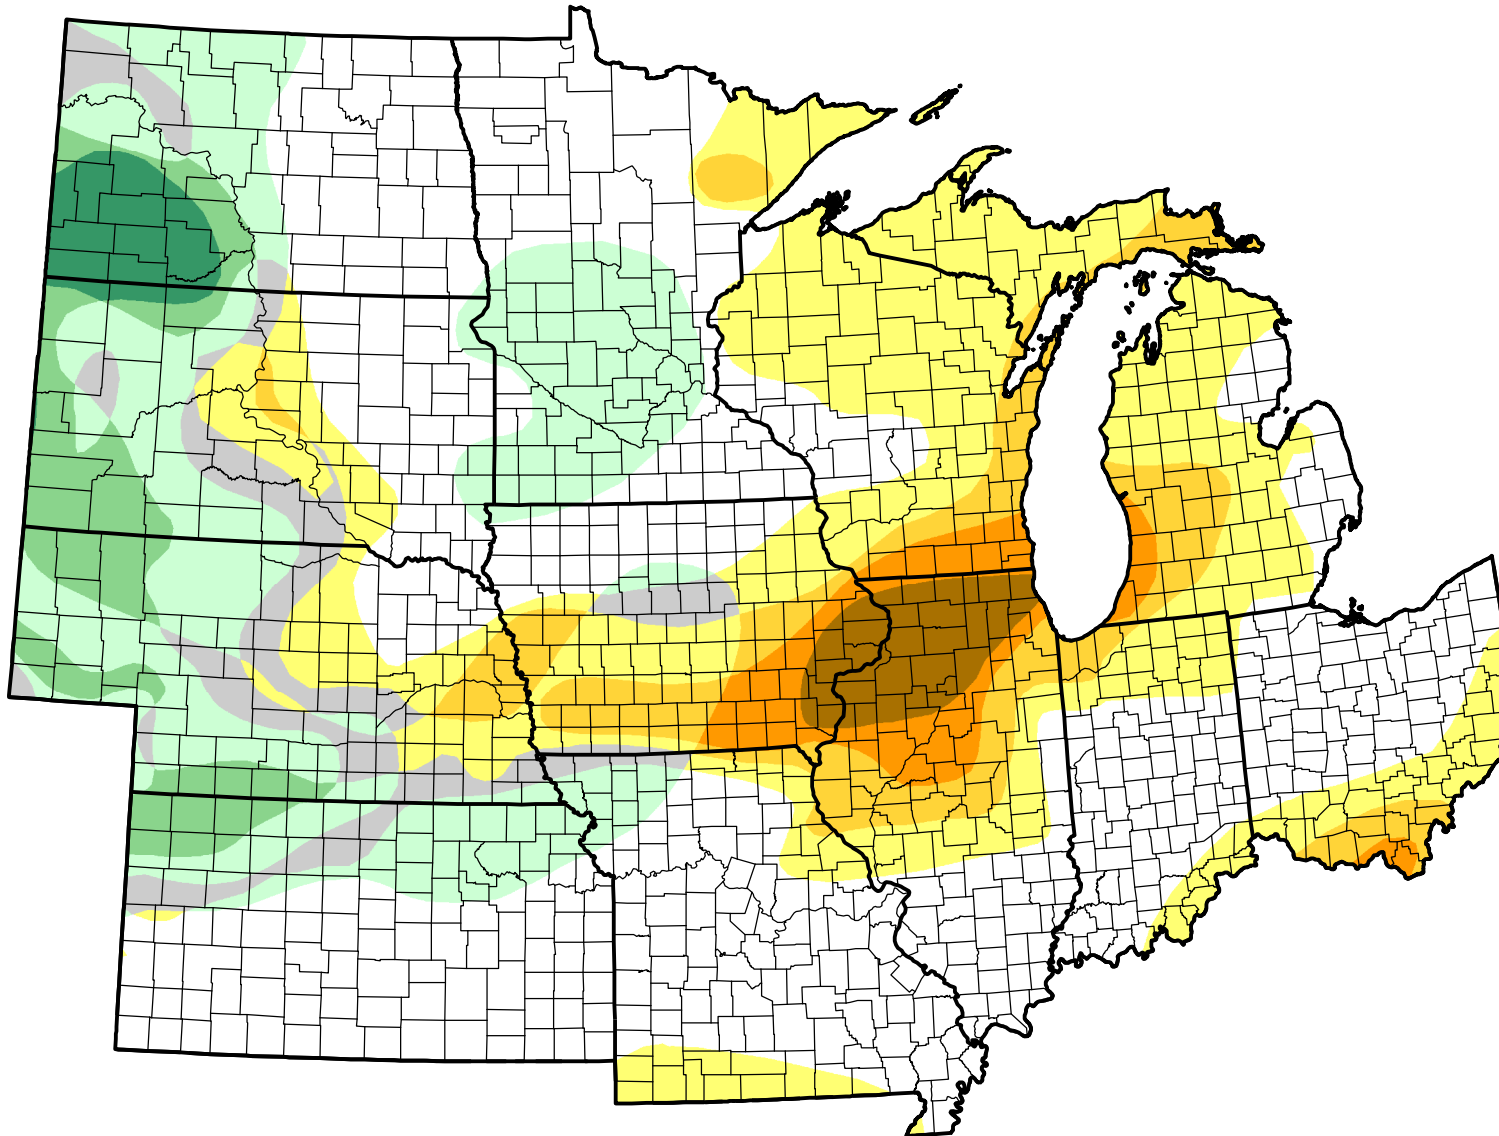

U.S. Drought Monitor Class Change - U2U North Central States

Start of Calendar Year

October 11, 2005
compared to
January 6, 2005

droughtmonitor.unl.edu

- 5 Class Degradation
- 4 Class Degradation
- 3 Class Degradation
- 2 Class Degradation
- 1 Class Degradation
- No Change
- 1 Class Improvement
- 2 Class Improvement
- 3 Class Improvement
- 4 Class Improvement
- 5 Class Improvement