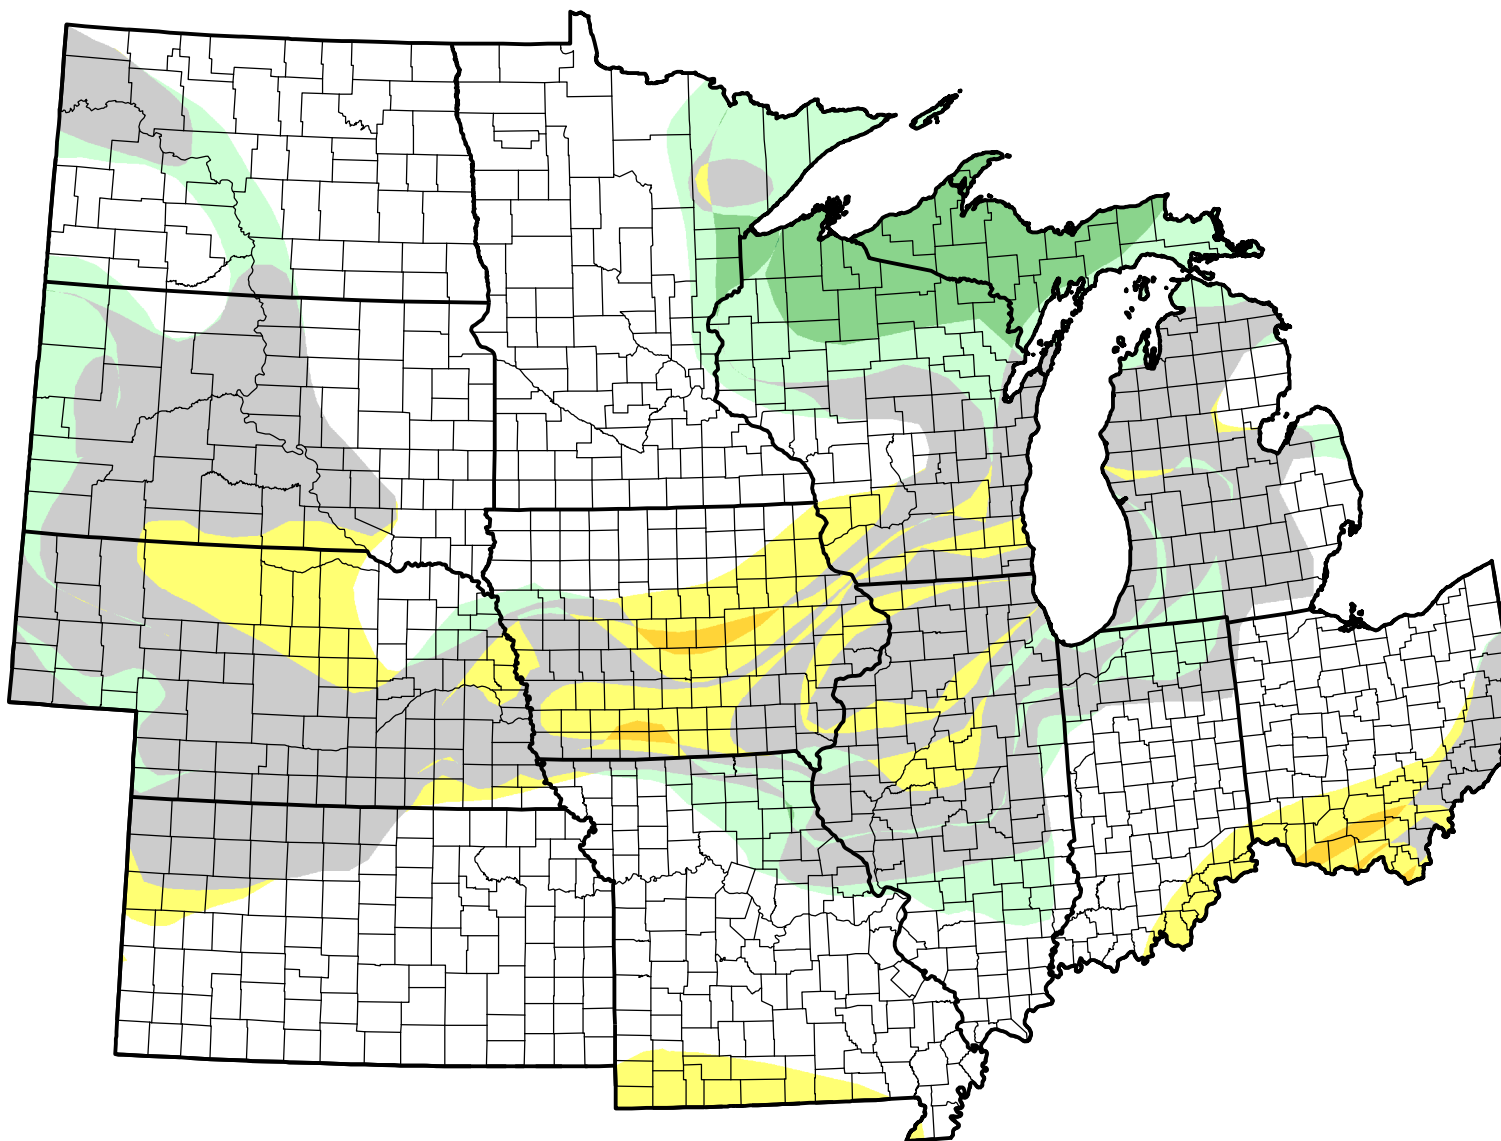

U.S. Drought Monitor Class Change - U2U North Central States

Start of Water Year

October 11, 2005
compared to
September 29, 2005

droughtmonitor.unl.edu

-  5 Class Degradation
-  4 Class Degradation
-  3 Class Degradation
-  2 Class Degradation
-  1 Class Degradation
-  No Change
-  1 Class Improvement
-  2 Class Improvement
-  3 Class Improvement
-  4 Class Improvement
-  5 Class Improvement