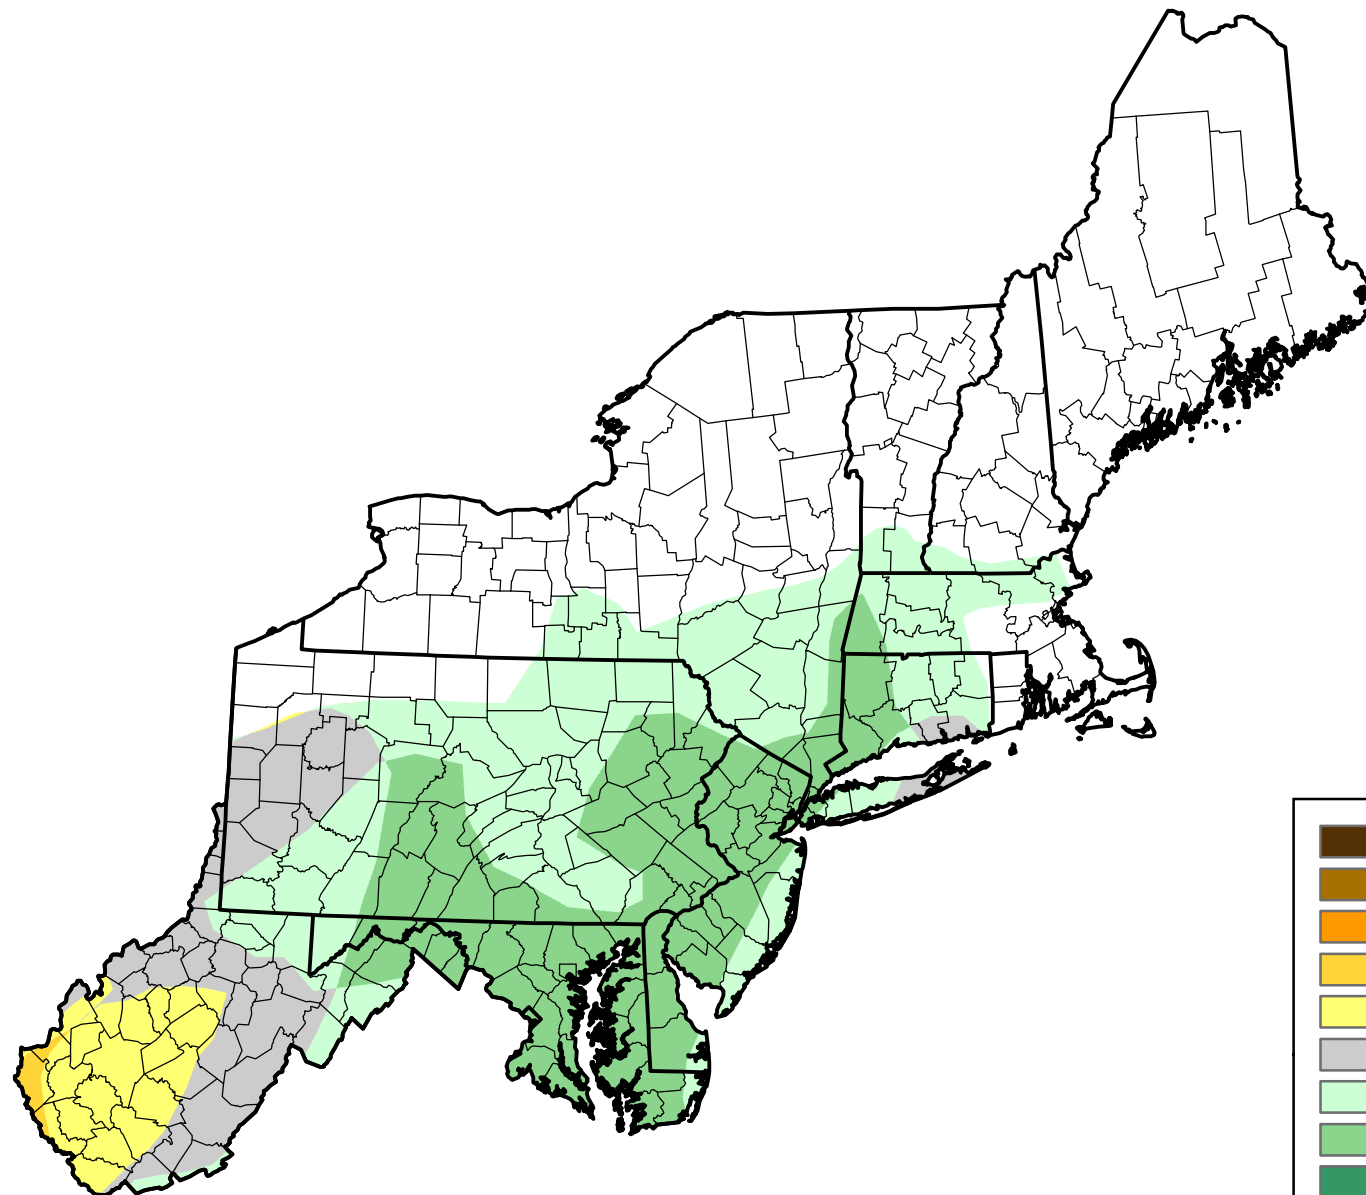

U.S. Drought Monitor Class Change - Northeast

Start of Water Year

October 11, 2005
compared to
September 29, 2005

droughtmonitor.unl.edu

- 5 Class Degradation
- 4 Class Degradation
- 3 Class Degradation
- 2 Class Degradation
- 1 Class Degradation
- No Change
- 1 Class Improvement
- 2 Class Improvement
- 3 Class Improvement
- 4 Class Improvement
- 5 Class Improvement