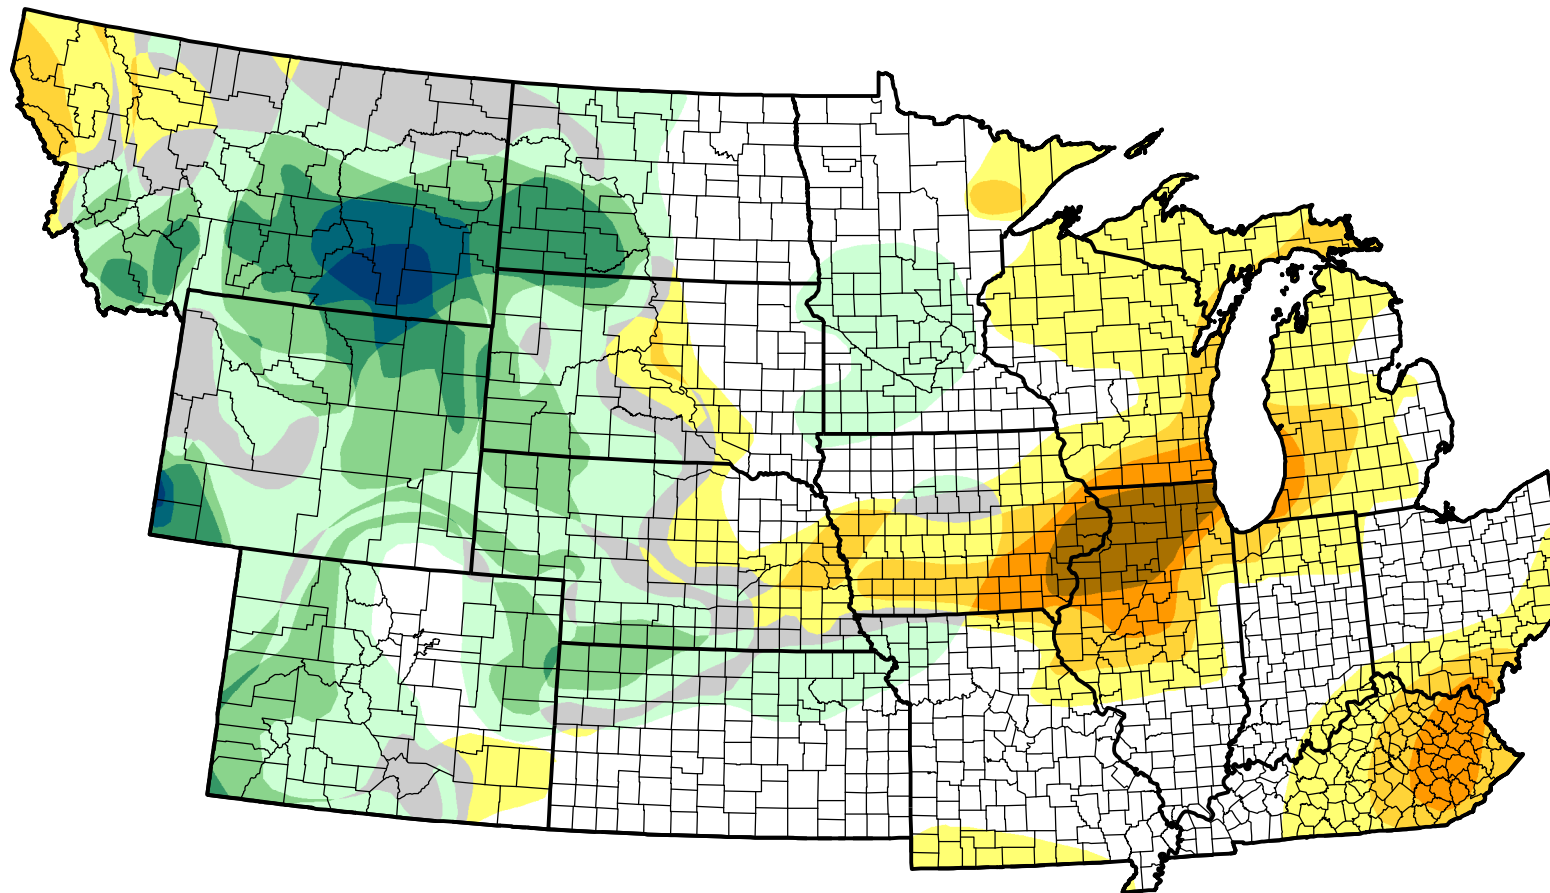

U.S. Drought Monitor Class Change - NWS Central Start of Calendar Year

-  5 Class Degradation
-  4 Class Degradation
-  3 Class Degradation
-  2 Class Degradation
-  1 Class Degradation
-  No Change
-  1 Class Improvement
-  2 Class Improvement
-  3 Class Improvement
-  4 Class Improvement
-  5 Class Improvement

October 11, 2005
compared to
January 6, 2005

droughtmonitor.unl.edu