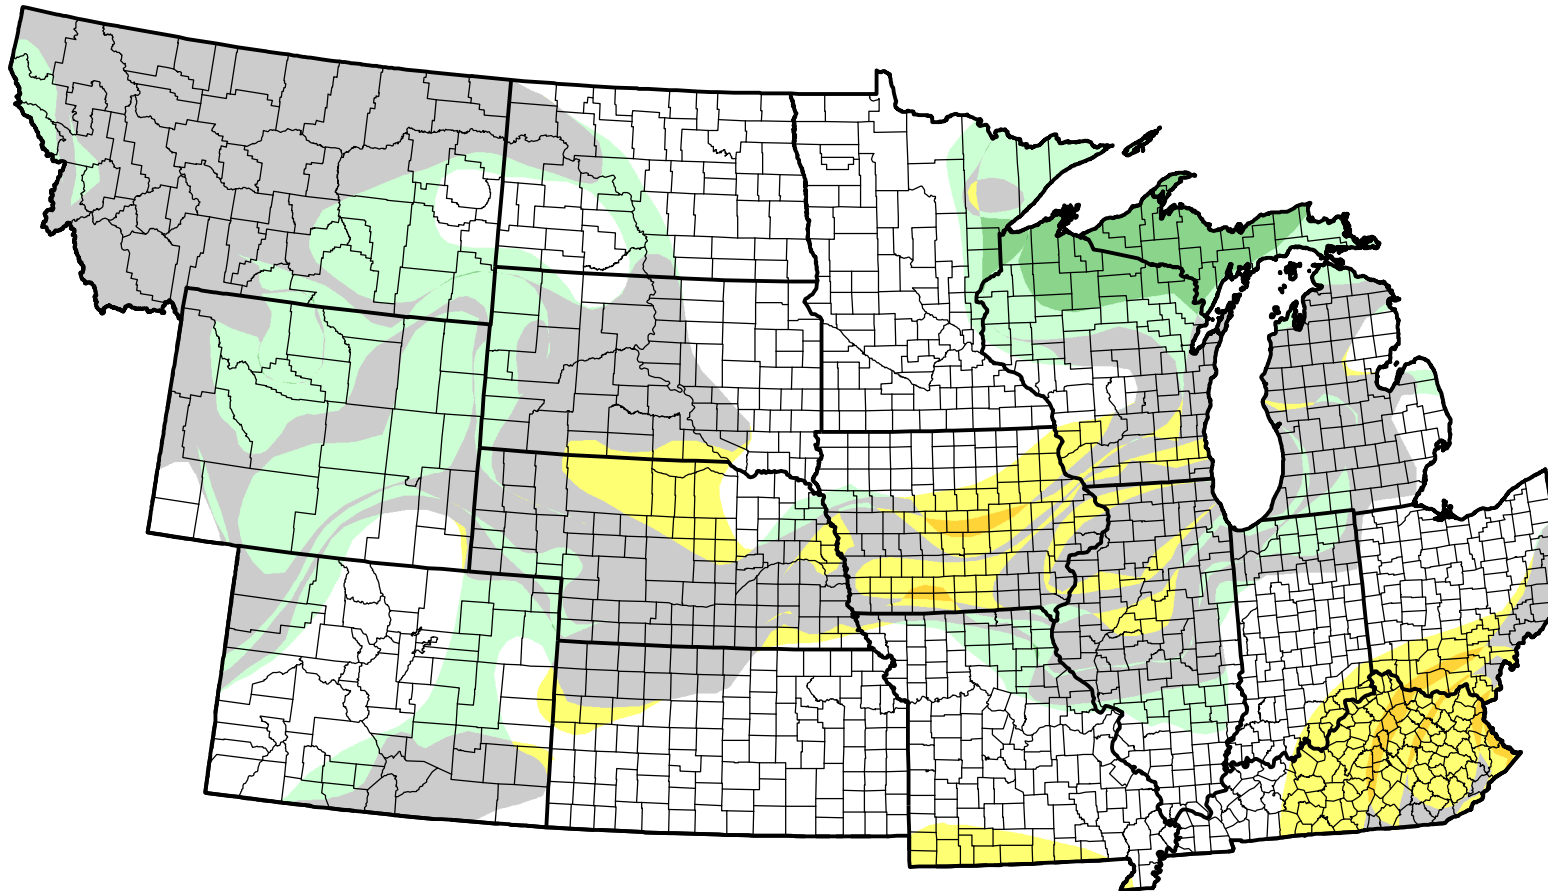

U.S. Drought Monitor Class Change - NWS Central Start of Water Year

October 11, 2005
compared to
September 29, 2005

droughtmonitor.unl.edu

-  5 Class Degradation
-  4 Class Degradation
-  3 Class Degradation
-  2 Class Degradation
-  1 Class Degradation
-  No Change
-  1 Class Improvement
-  2 Class Improvement
-  3 Class Improvement
-  4 Class Improvement
-  5 Class Improvement