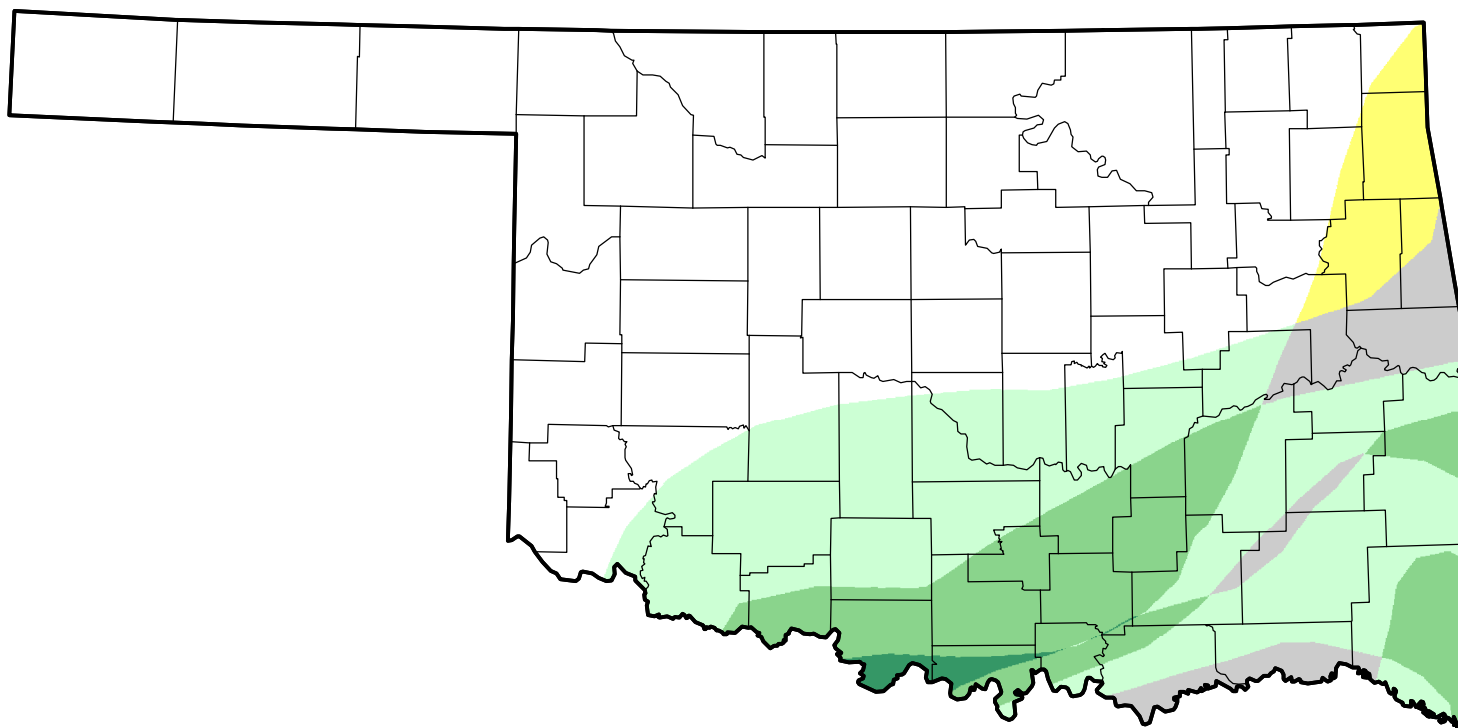

U.S. Drought Monitor Class Change - Oklahoma

13 Week

October 11, 2005
compared to
July 14, 2005

droughtmonitor.unl.edu

-  5 Class Degradation
-  4 Class Degradation
-  3 Class Degradation
-  2 Class Degradation
-  1 Class Degradation
-  No Change
-  1 Class Improvement
-  2 Class Improvement
-  3 Class Improvement
-  4 Class Improvement
-  5 Class Improvement