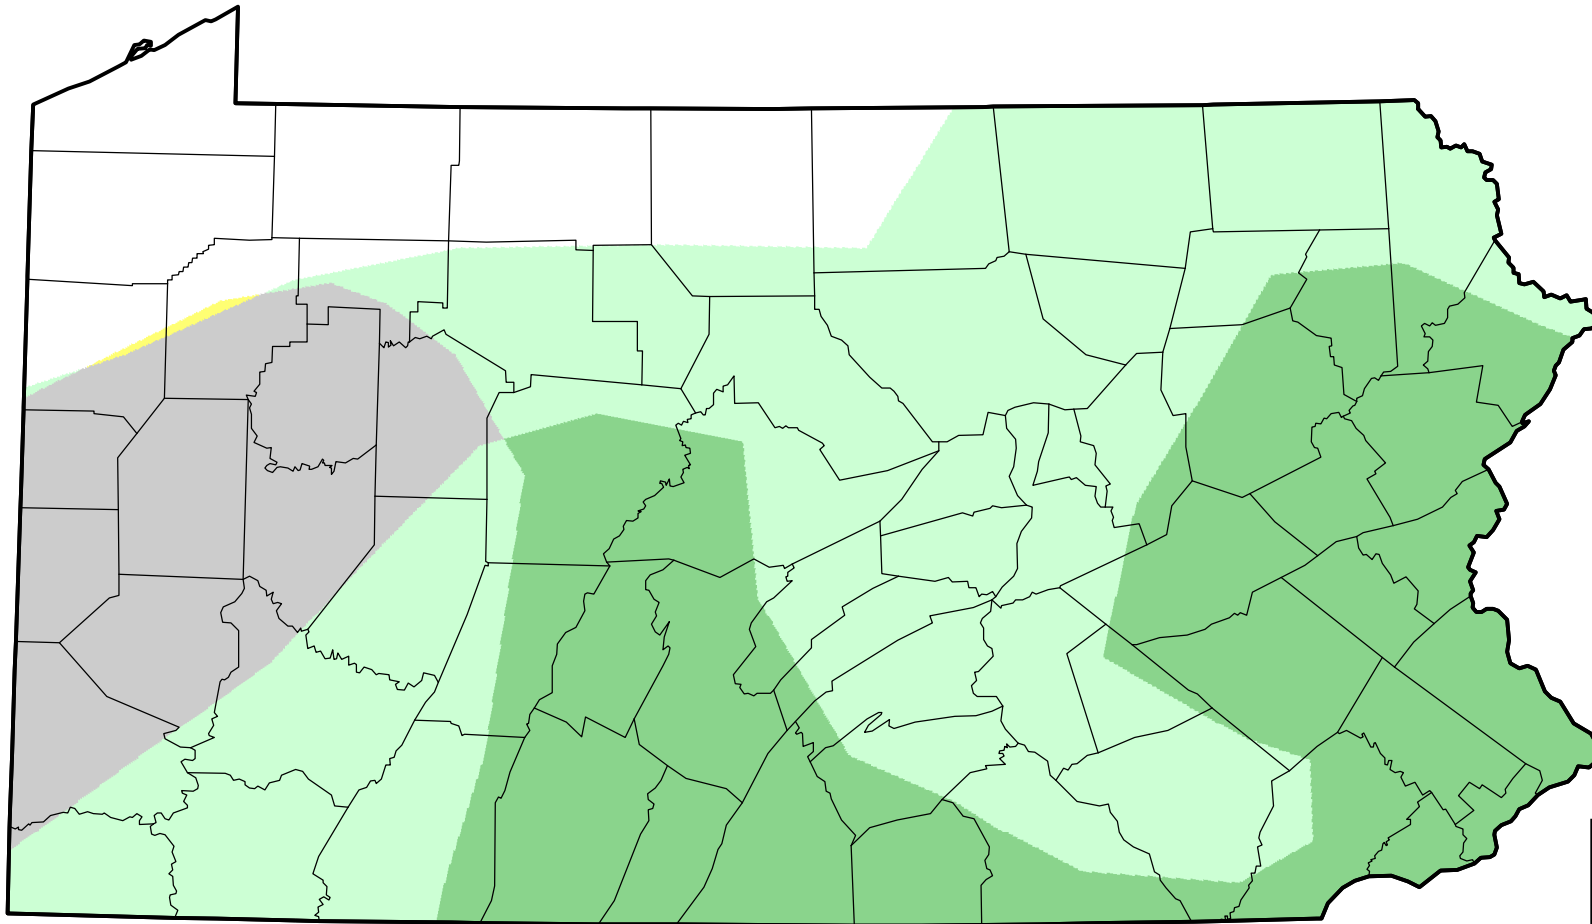

U.S. Drought Monitor Class Change - Pennsylvania

Start of Water Year

October 11, 2005
compared to
September 29, 2005

droughtmonitor.unl.edu