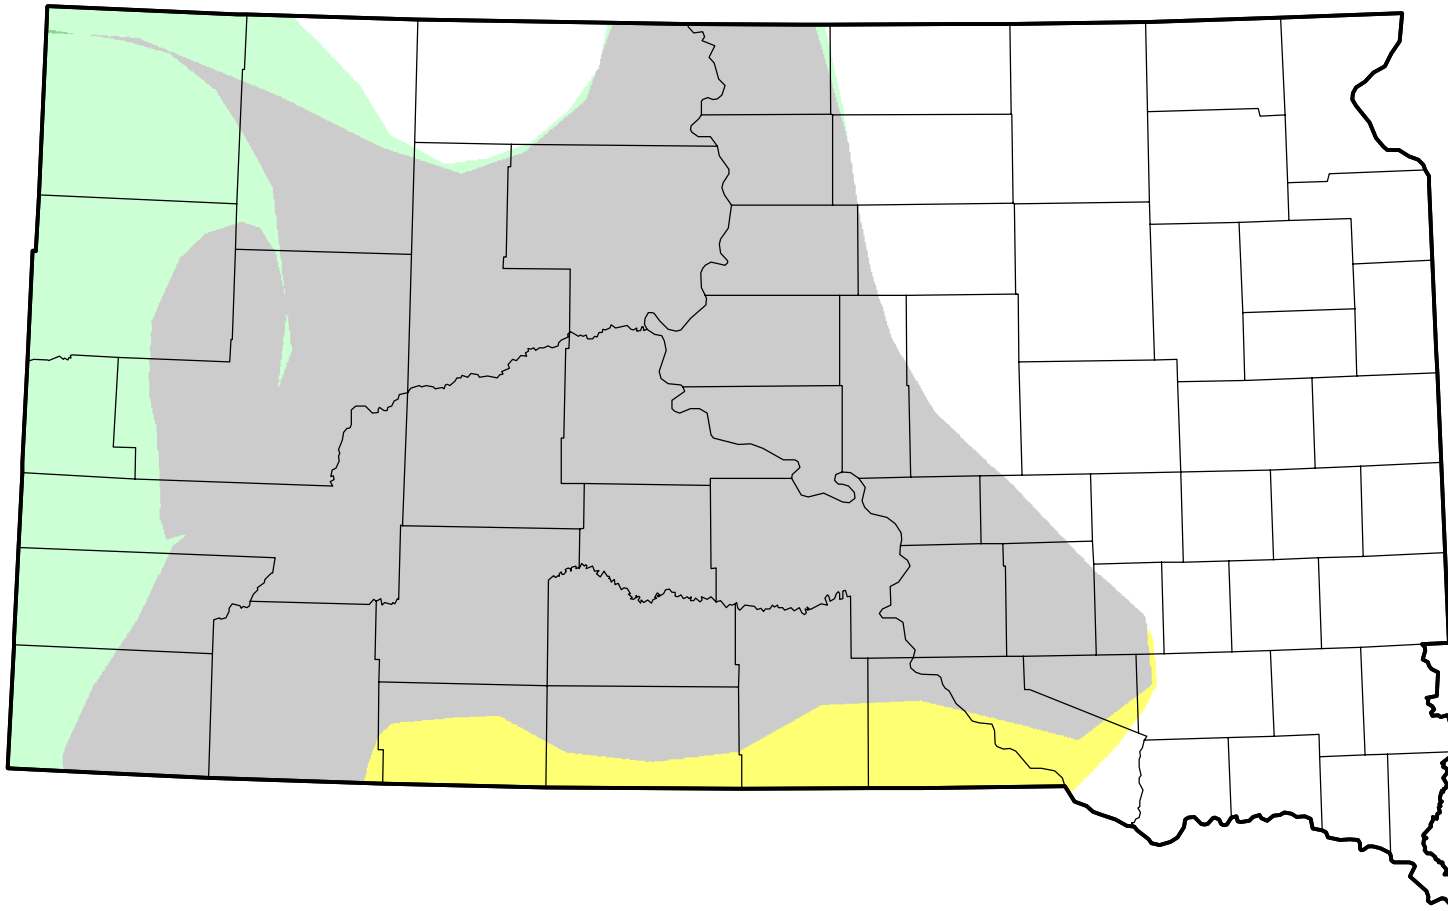

U.S. Drought Monitor Class Change - South Dakota Start of Water Year

October 11, 2005
compared to
September 29, 2005

droughtmonitor.unl.edu

-  5 Class Degradation
-  4 Class Degradation
-  3 Class Degradation
-  2 Class Degradation
-  1 Class Degradation
-  No Change
-  1 Class Improvement
-  2 Class Improvement
-  3 Class Improvement
-  4 Class Improvement
-  5 Class Improvement