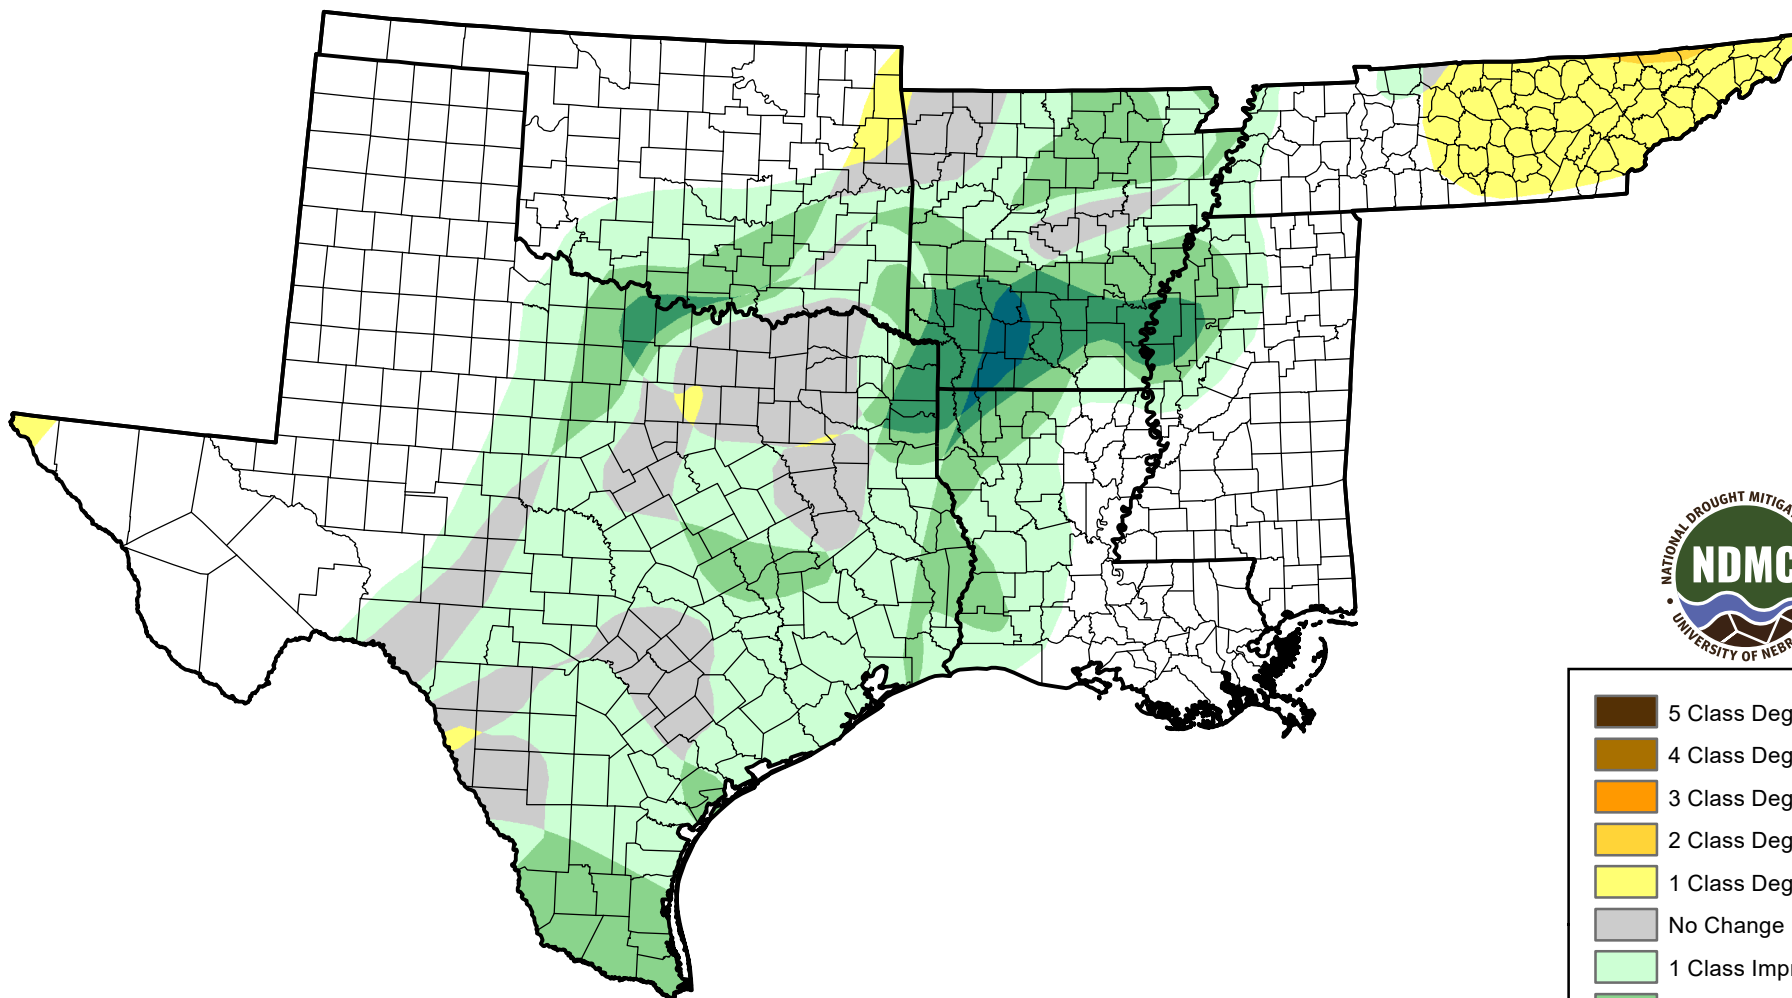

U.S. Drought Monitor Class Change - South

13 Week

October 11, 2005
compared to
July 14, 2005

droughtmonitor.unl.edu

-  5 Class Degradation
-  4 Class Degradation
-  3 Class Degradation
-  2 Class Degradation
-  1 Class Degradation
-  No Change
-  1 Class Improvement
-  2 Class Improvement
-  3 Class Improvement
-  4 Class Improvement
-  5 Class Improvement