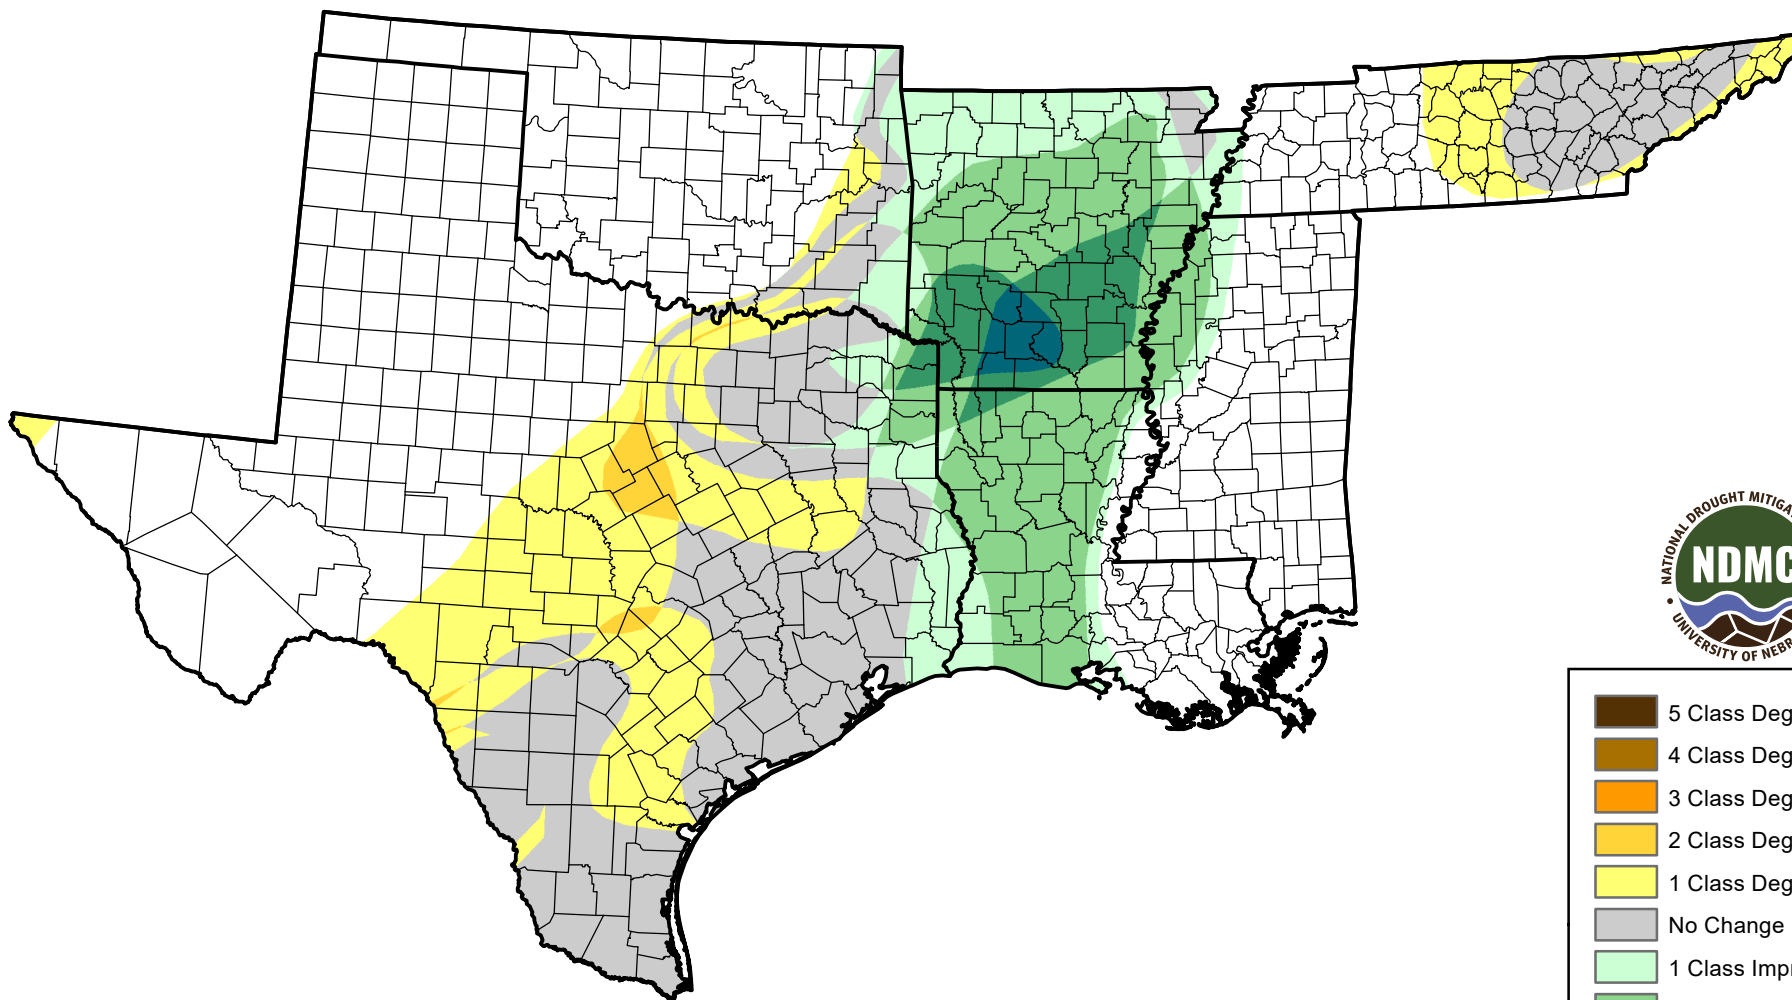

U.S. Drought Monitor Class Change - South

4 Week

October 11, 2005
compared to
September 15, 2005

droughtmonitor.unl.edu

-  5 Class Degradation
-  4 Class Degradation
-  3 Class Degradation
-  2 Class Degradation
-  1 Class Degradation
-  No Change
-  1 Class Improvement
-  2 Class Improvement
-  3 Class Improvement
-  4 Class Improvement
-  5 Class Improvement