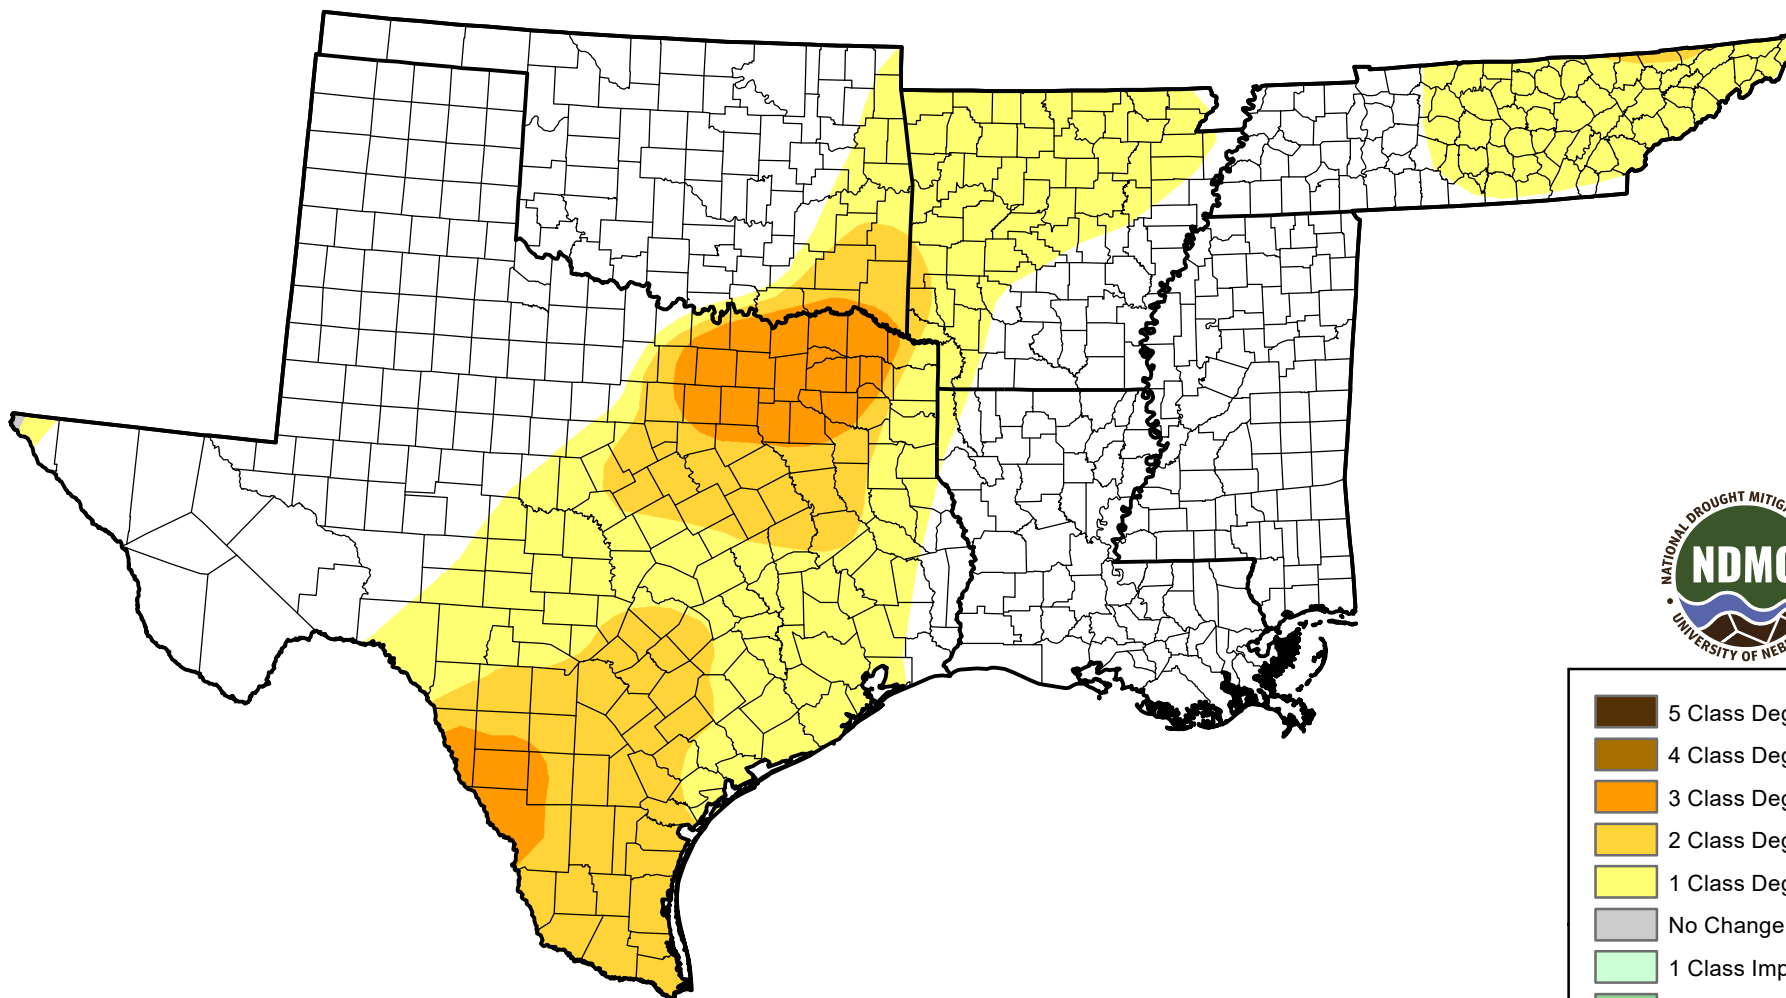

U.S. Drought Monitor Class Change - South

Start of Calendar Year

October 11, 2005
compared to
January 6, 2005

droughtmonitor.unl.edu

-  5 Class Degradation
-  4 Class Degradation
-  3 Class Degradation
-  2 Class Degradation
-  1 Class Degradation
-  No Change
-  1 Class Improvement
-  2 Class Improvement
-  3 Class Improvement
-  4 Class Improvement
-  5 Class Improvement