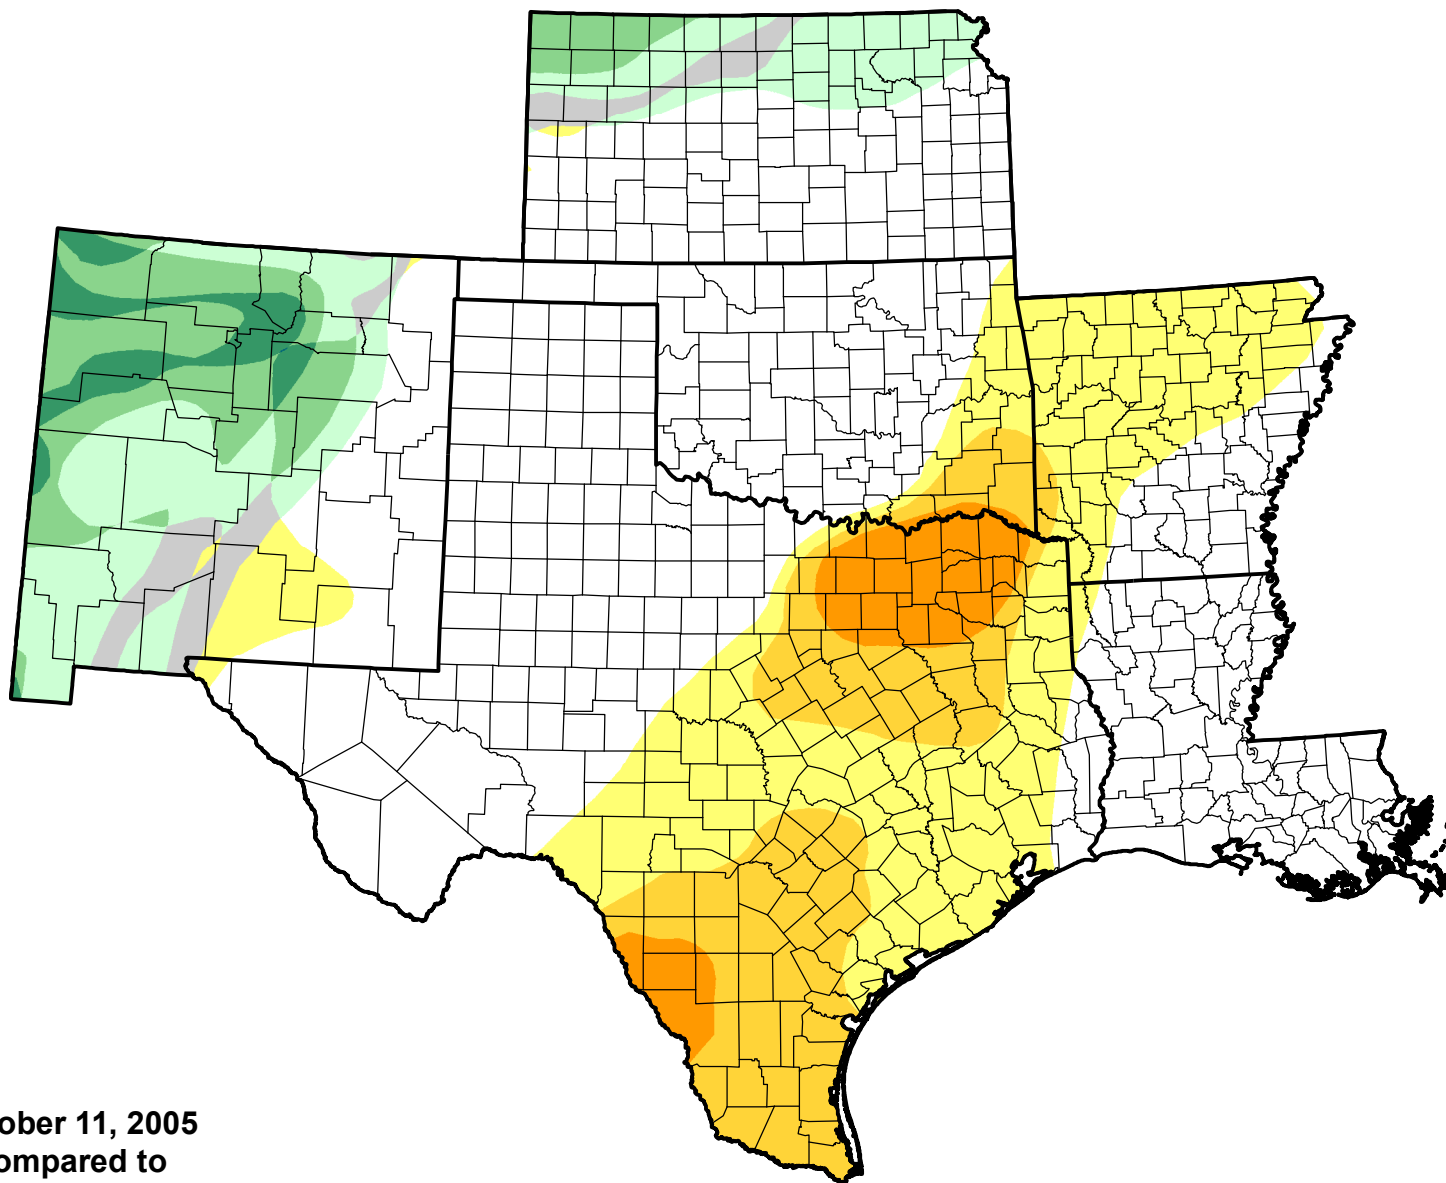

U.S. Drought Monitor Class Change - SCIPP

Start of Calendar Year

October 11, 2005
compared to
January 6, 2005

droughtmonitor.unl.edu

- 5 Class Degradation
- 4 Class Degradation
- 3 Class Degradation
- 2 Class Degradation
- 1 Class Degradation
- No Change
- 1 Class Improvement
- 2 Class Improvement
- 3 Class Improvement
- 4 Class Improvement
- 5 Class Improvement