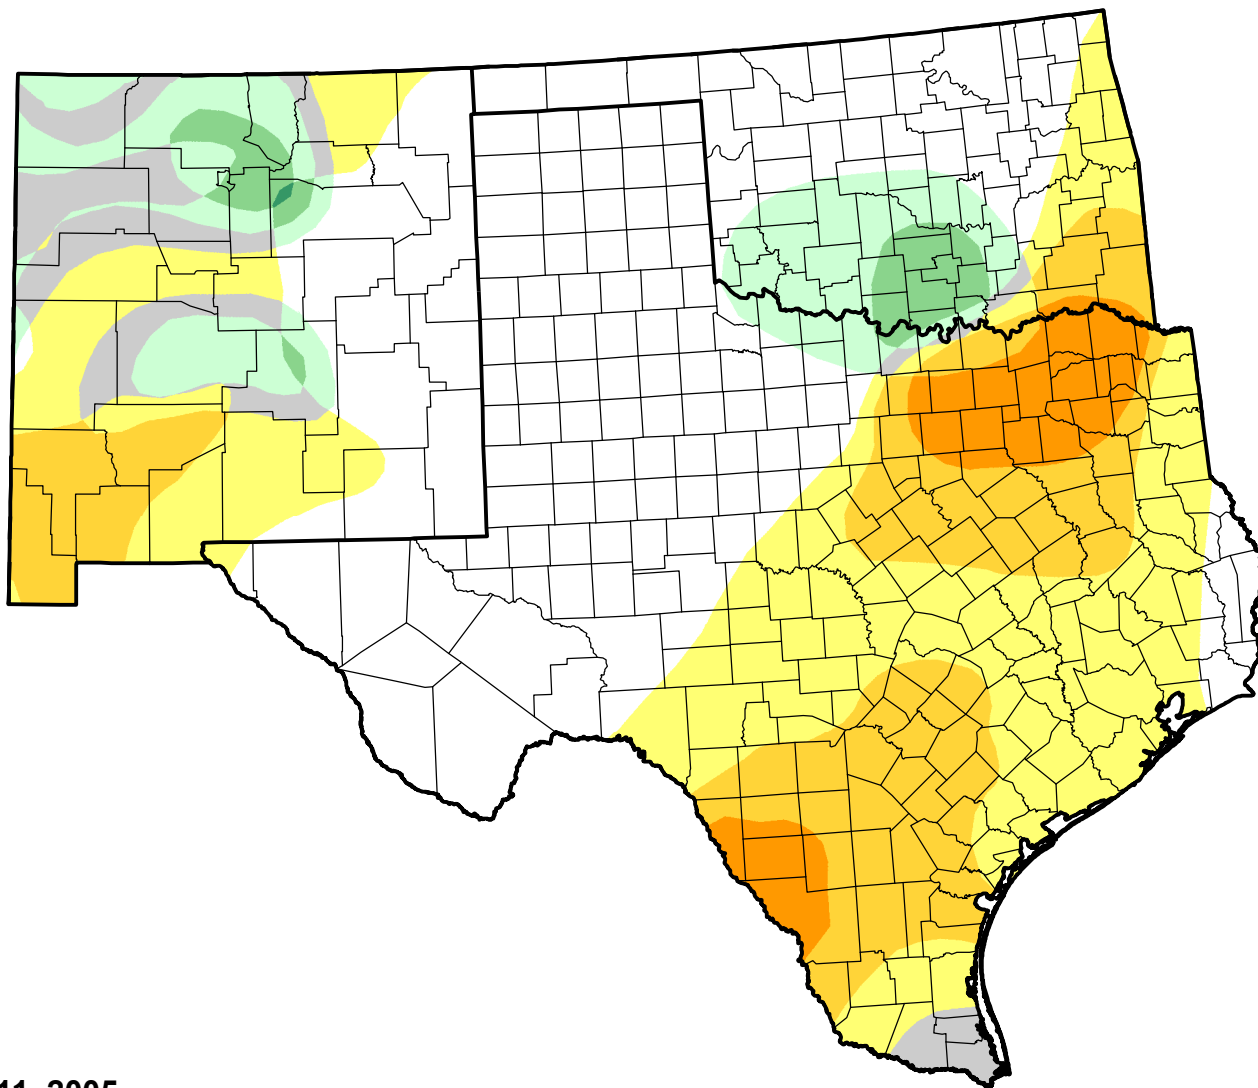

U.S. Drought Monitor Class Change - Southern Plains RDEWS

26 Week

October 11, 2005
compared to
April 14, 2005

droughtmonitor.unl.edu

-  5 Class Degradation
-  4 Class Degradation
-  3 Class Degradation
-  2 Class Degradation
-  1 Class Degradation
-  No Change
-  1 Class Improvement
-  2 Class Improvement
-  3 Class Improvement
-  4 Class Improvement
-  5 Class Improvement