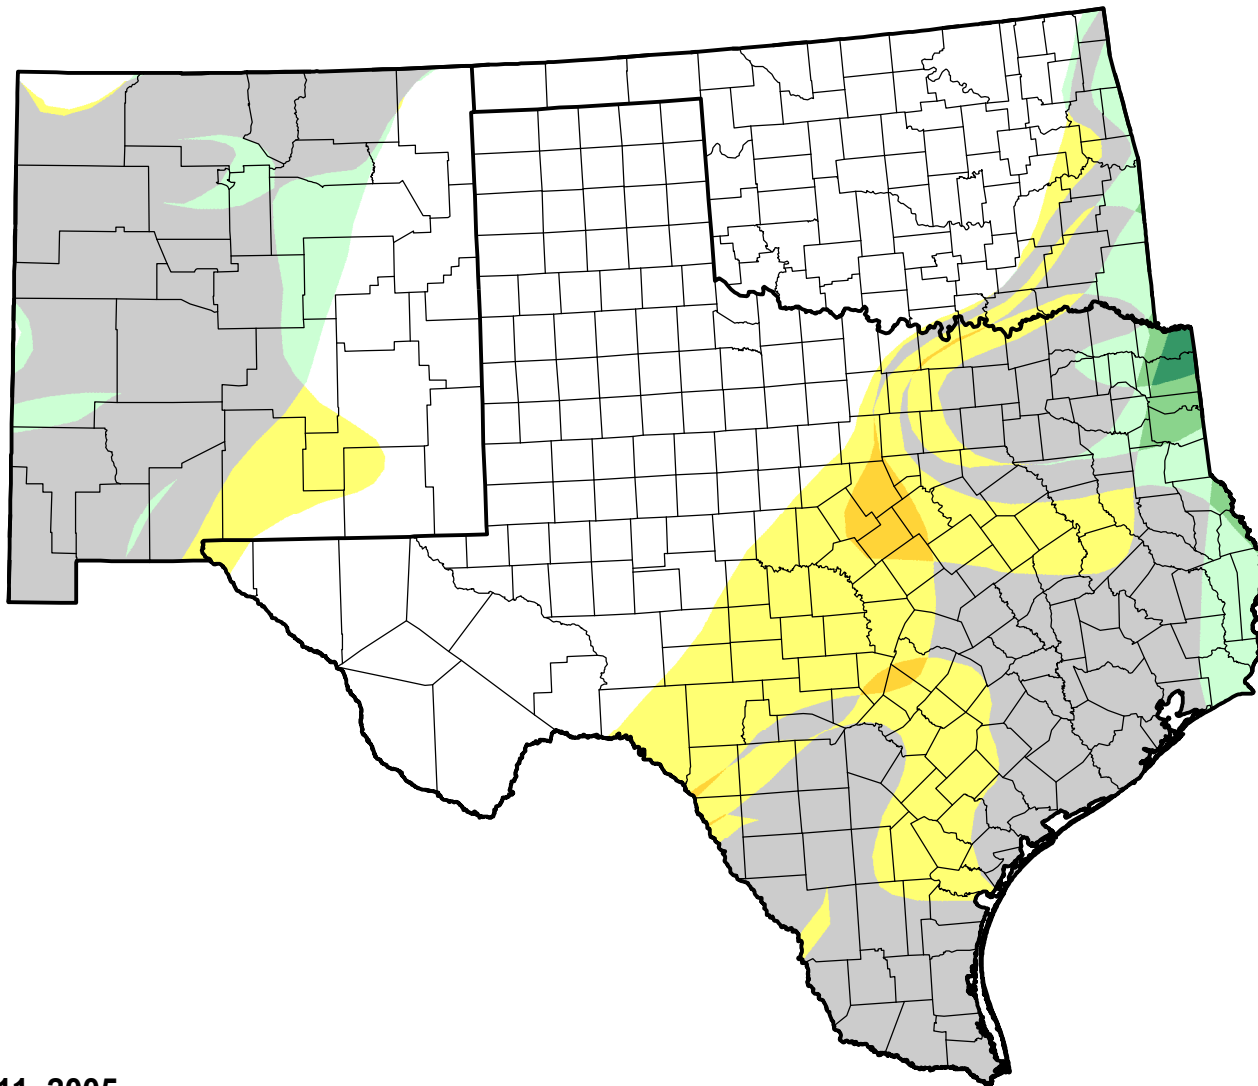

U.S. Drought Monitor Class Change - Southern Plains RDEWS

4 Week

October 11, 2005
compared to
September 15, 2005

droughtmonitor.unl.edu

-  5 Class Degradation
-  4 Class Degradation
-  3 Class Degradation
-  2 Class Degradation
-  1 Class Degradation
-  No Change
-  1 Class Improvement
-  2 Class Improvement
-  3 Class Improvement
-  4 Class Improvement
-  5 Class Improvement