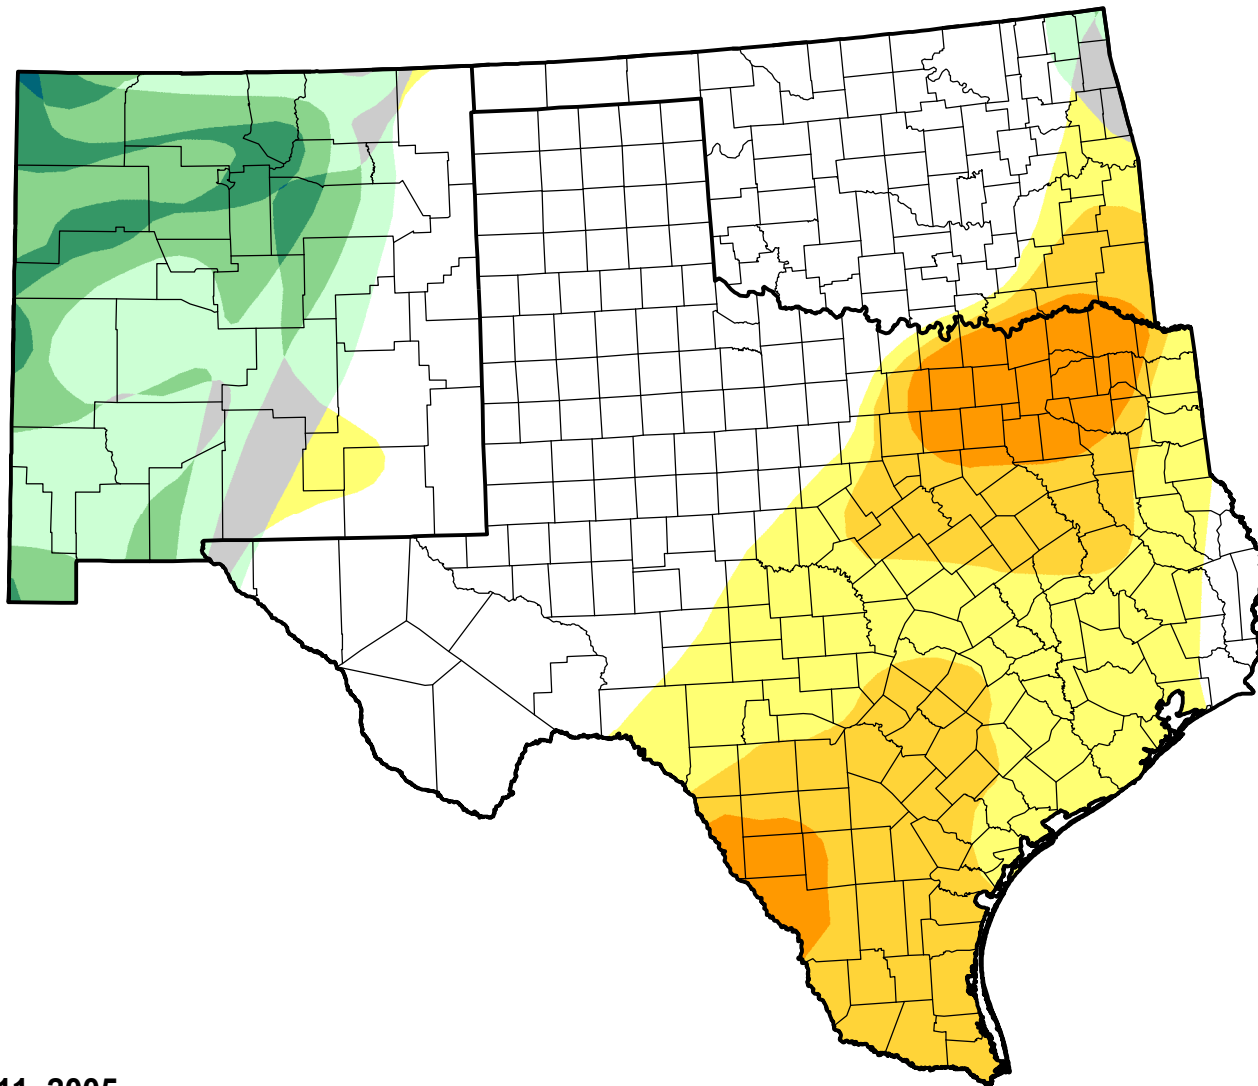

U.S. Drought Monitor Class Change - Southern Plains RDEWS

52 Week

October 11, 2005
compared to
October 14, 2004

droughtmonitor.unl.edu

-  5 Class Degradation
-  4 Class Degradation
-  3 Class Degradation
-  2 Class Degradation
-  1 Class Degradation
-  No Change
-  1 Class Improvement
-  2 Class Improvement
-  3 Class Improvement
-  4 Class Improvement
-  5 Class Improvement