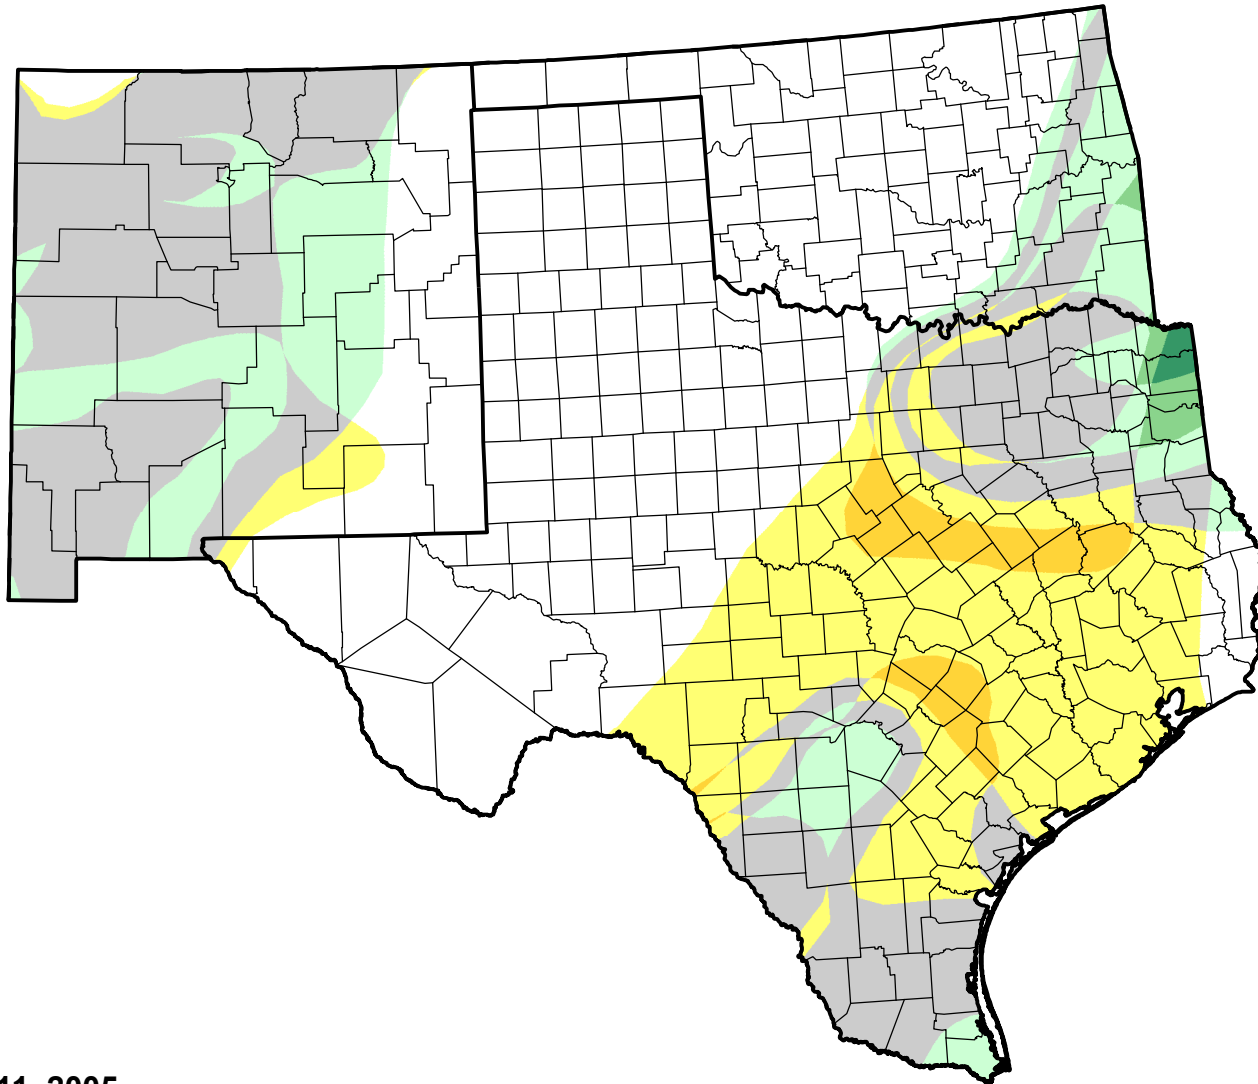

U.S. Drought Monitor Class Change - Southern Plains RDEWS

8 Week

October 11, 2005
compared to
August 18, 2005

droughtmonitor.unl.edu

-  5 Class Degradation
-  4 Class Degradation
-  3 Class Degradation
-  2 Class Degradation
-  1 Class Degradation
-  No Change
-  1 Class Improvement
-  2 Class Improvement
-  3 Class Improvement
-  4 Class Improvement
-  5 Class Improvement