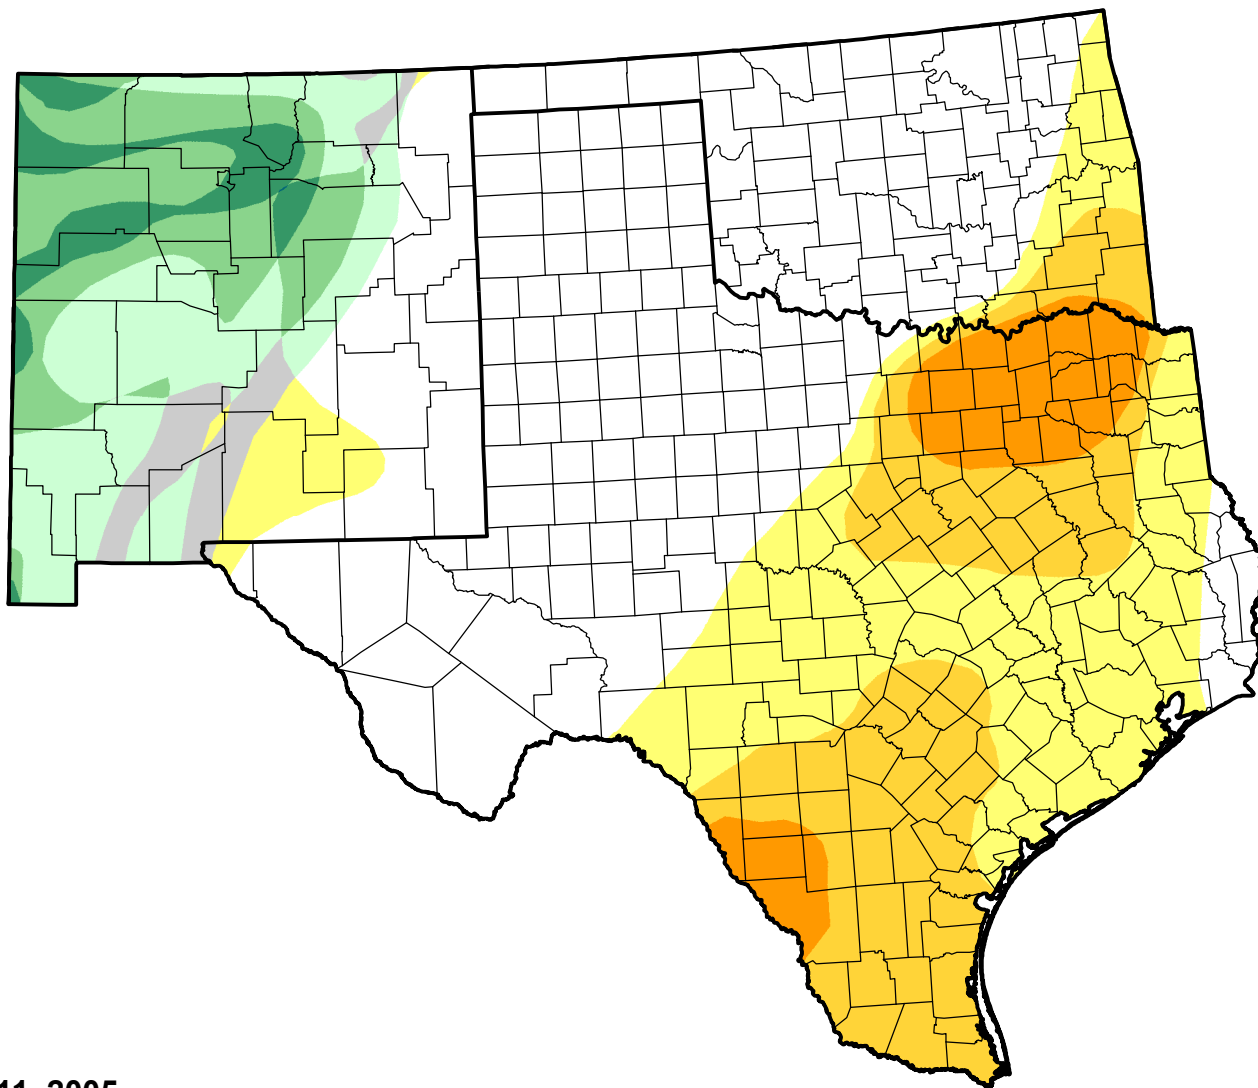

U.S. Drought Monitor Class Change - Southern Plains RDEWS

Start of Calendar Year

October 11, 2005
compared to
January 6, 2005

droughtmonitor.unl.edu

-  5 Class Degradation
-  4 Class Degradation
-  3 Class Degradation
-  2 Class Degradation
-  1 Class Degradation
-  No Change
-  1 Class Improvement
-  2 Class Improvement
-  3 Class Improvement
-  4 Class Improvement
-  5 Class Improvement