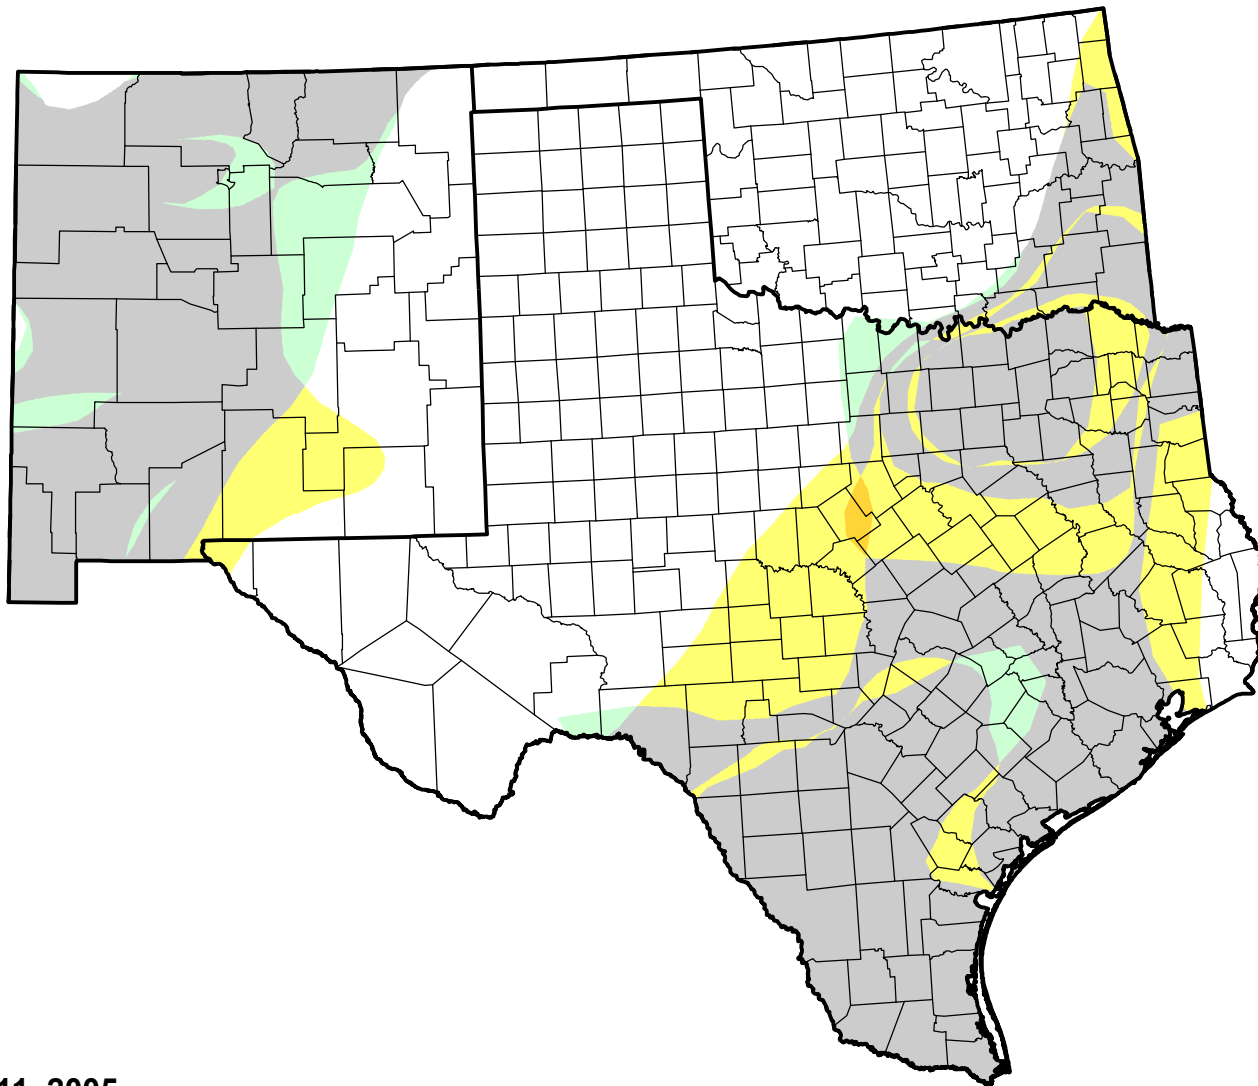

# U.S. Drought Monitor Class Change - Southern Plains RDEWS

## Start of Water Year

October 11, 2005  
compared to  
September 29, 2005

[droughtmonitor.unl.edu](http://droughtmonitor.unl.edu)