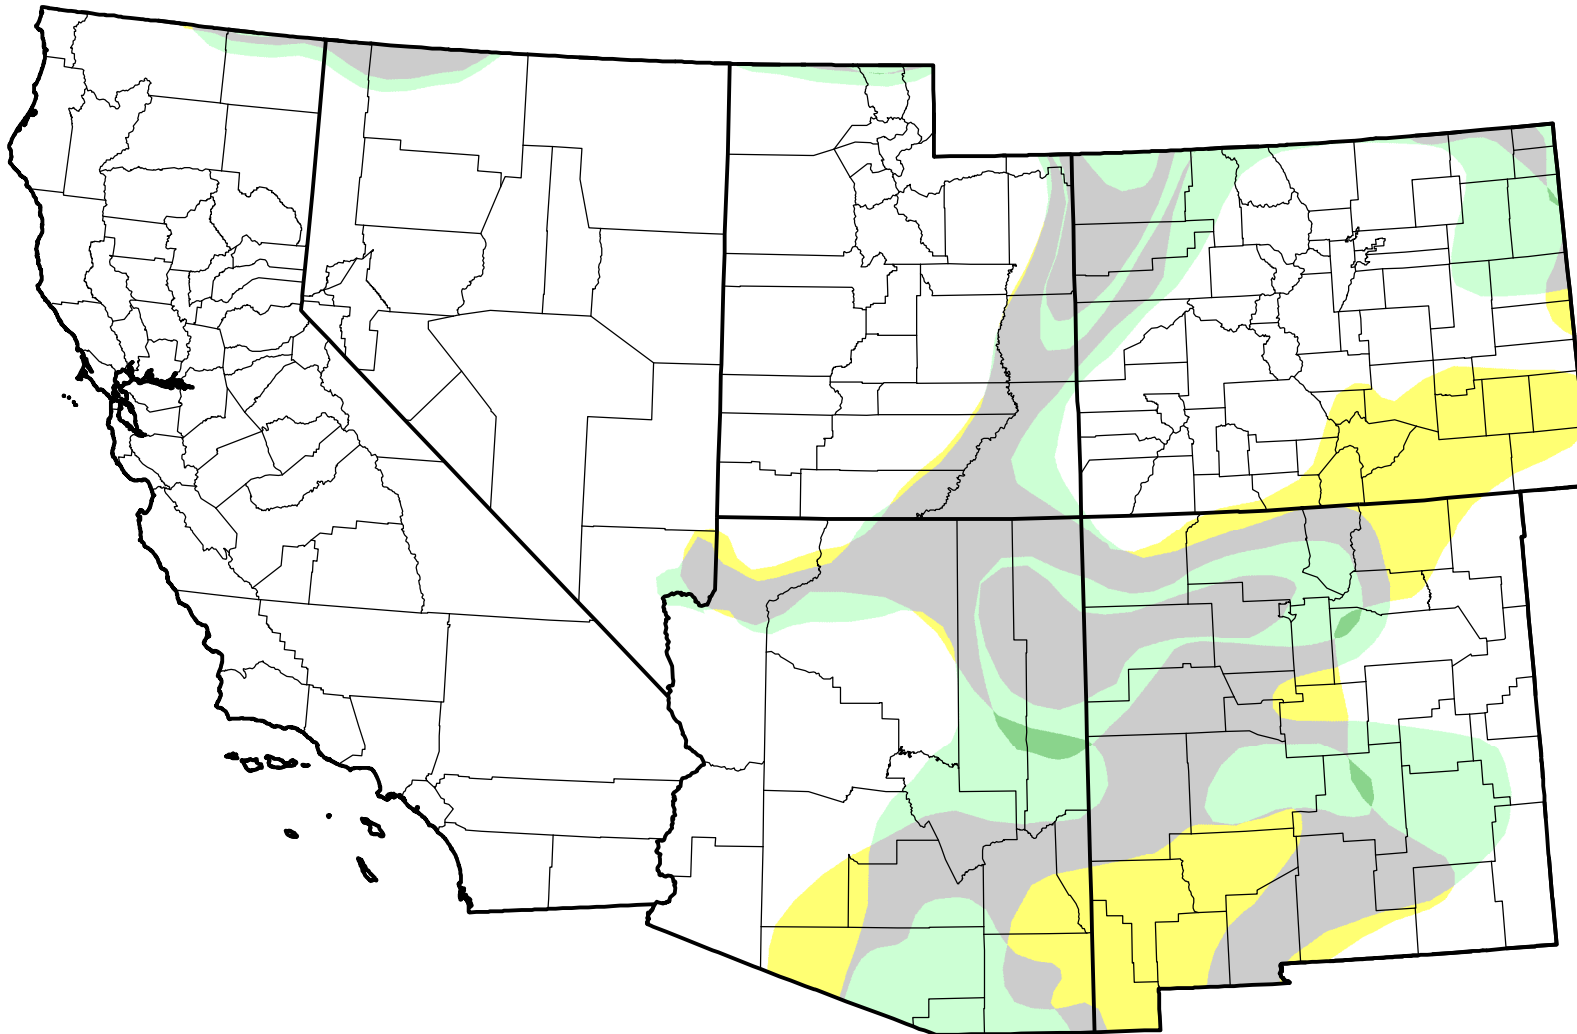

U.S. Drought Monitor Class Change - Southwest

13 Week

October 11, 2005
compared to
July 14, 2005

droughtmonitor.unl.edu

-  5 Class Degradation
-  4 Class Degradation
-  3 Class Degradation
-  2 Class Degradation
-  1 Class Degradation
-  No Change
-  1 Class Improvement
-  2 Class Improvement
-  3 Class Improvement
-  4 Class Improvement
-  5 Class Improvement