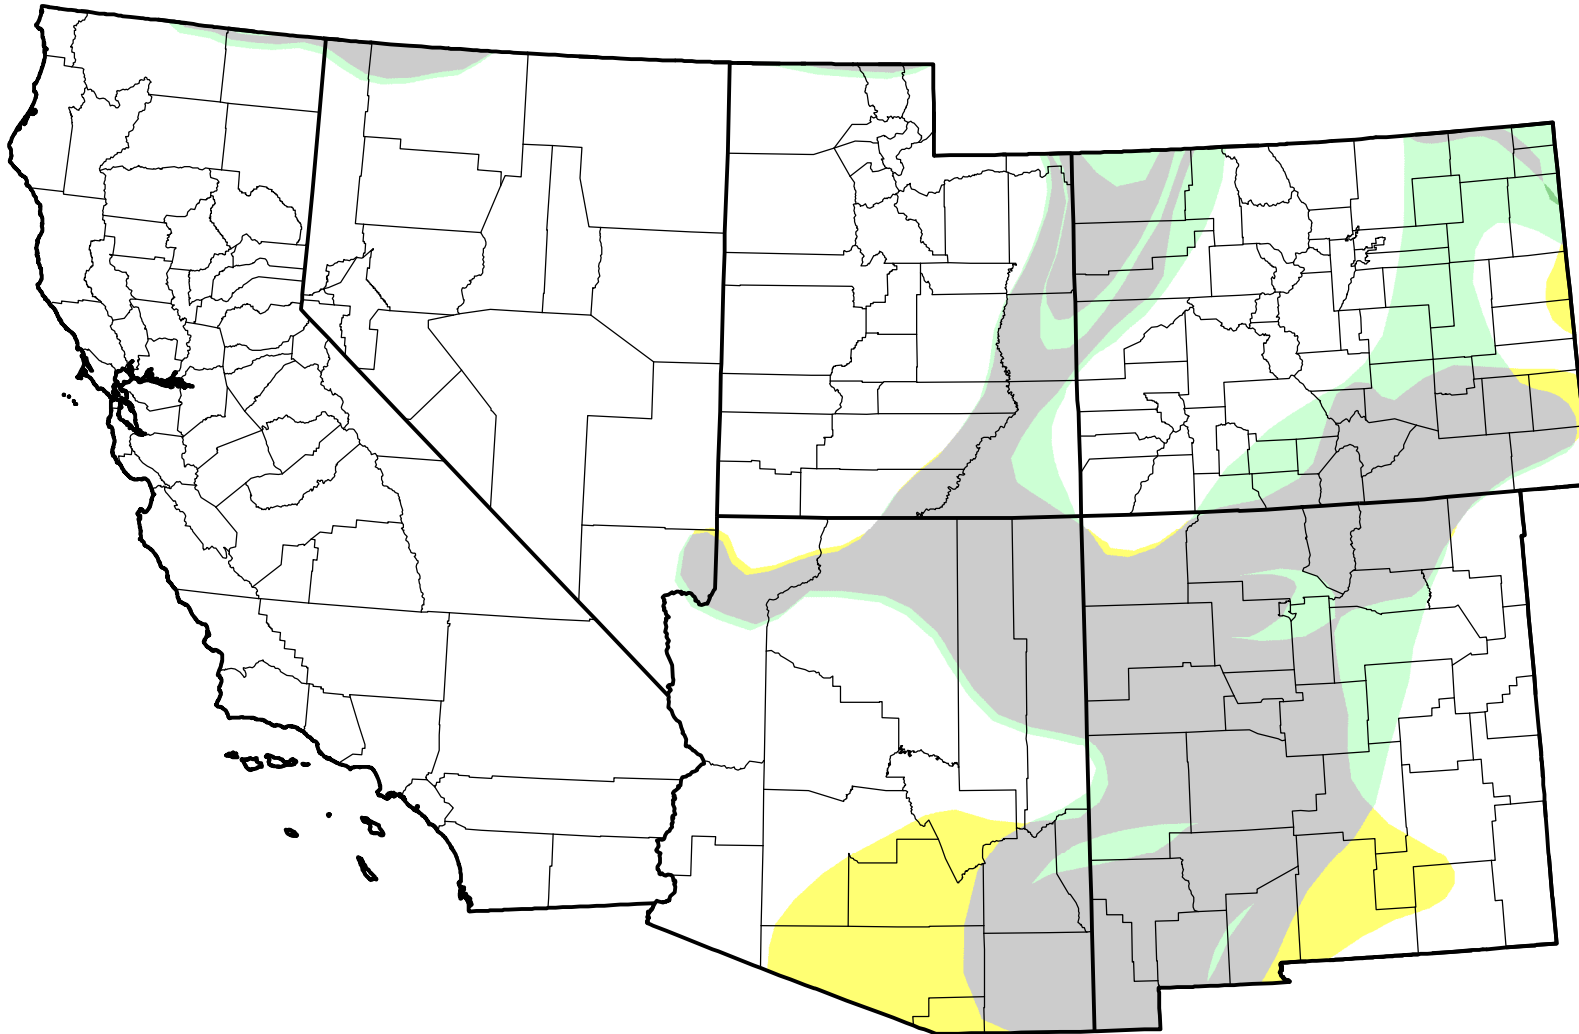

U.S. Drought Monitor Class Change - Southwest

4 Week

October 11, 2005
compared to
September 15, 2005

droughtmonitor.unl.edu

-  5 Class Degradation
-  4 Class Degradation
-  3 Class Degradation
-  2 Class Degradation
-  1 Class Degradation
-  No Change
-  1 Class Improvement
-  2 Class Improvement
-  3 Class Improvement
-  4 Class Improvement
-  5 Class Improvement