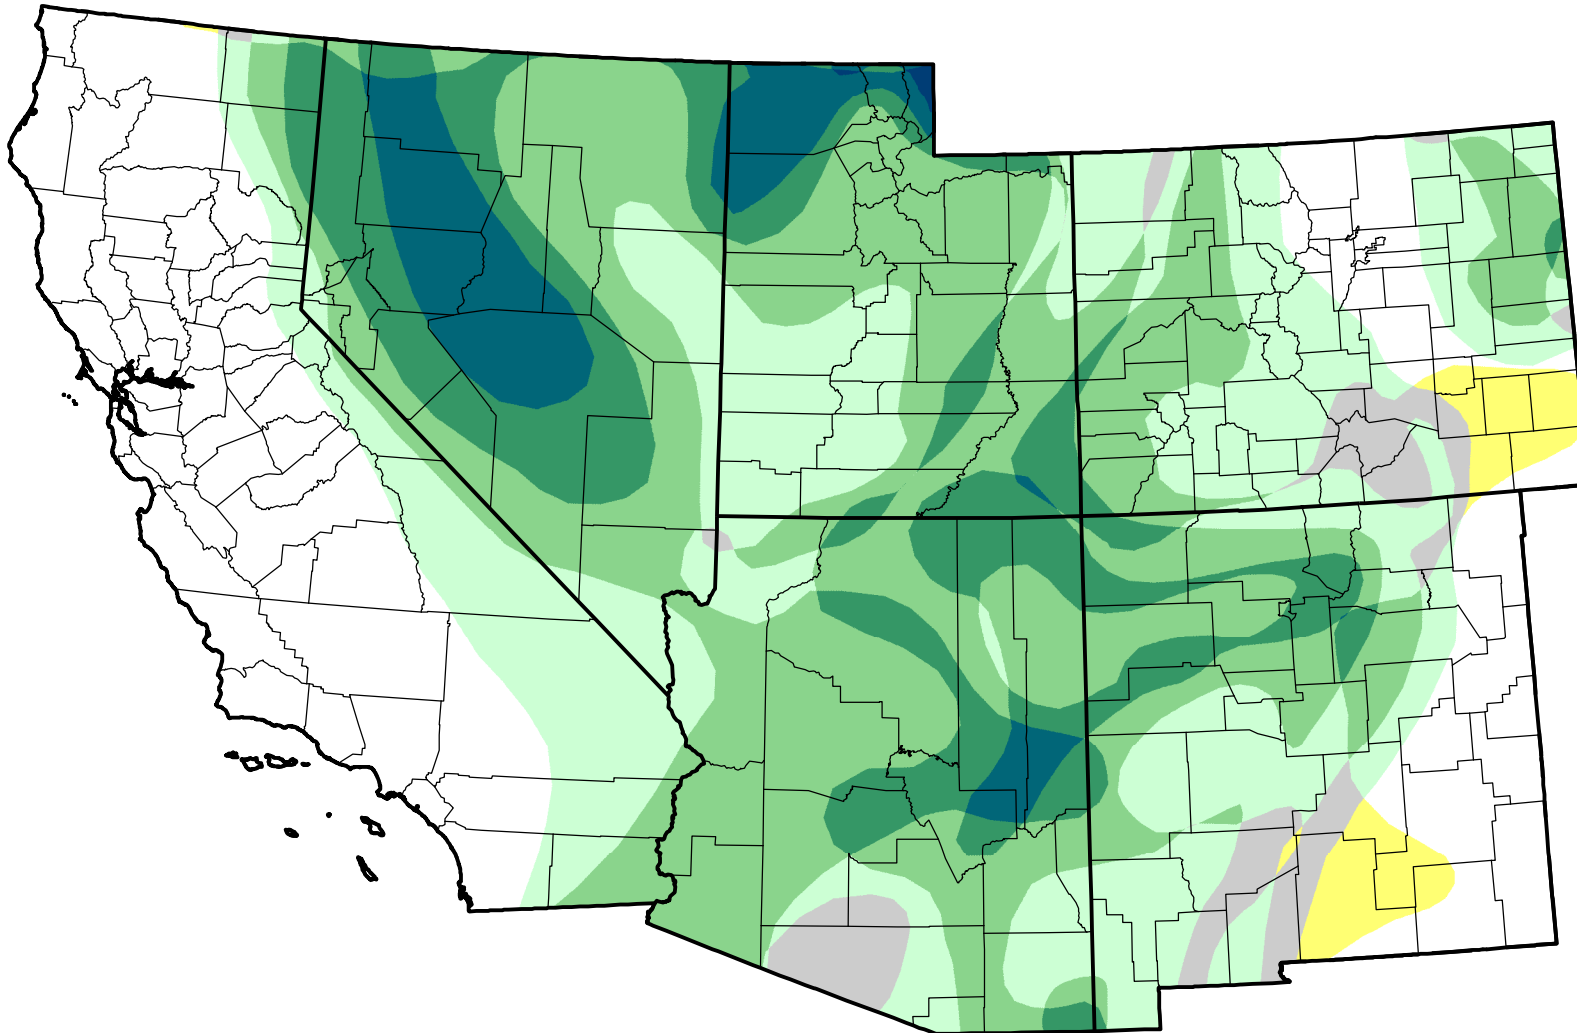

U.S. Drought Monitor Class Change - Southwest

Start of Calendar Year

October 11, 2005
compared to
January 6, 2005

droughtmonitor.unl.edu

-  5 Class Degradation
-  4 Class Degradation
-  3 Class Degradation
-  2 Class Degradation
-  1 Class Degradation
-  No Change
-  1 Class Improvement
-  2 Class Improvement
-  3 Class Improvement
-  4 Class Improvement
-  5 Class Improvement