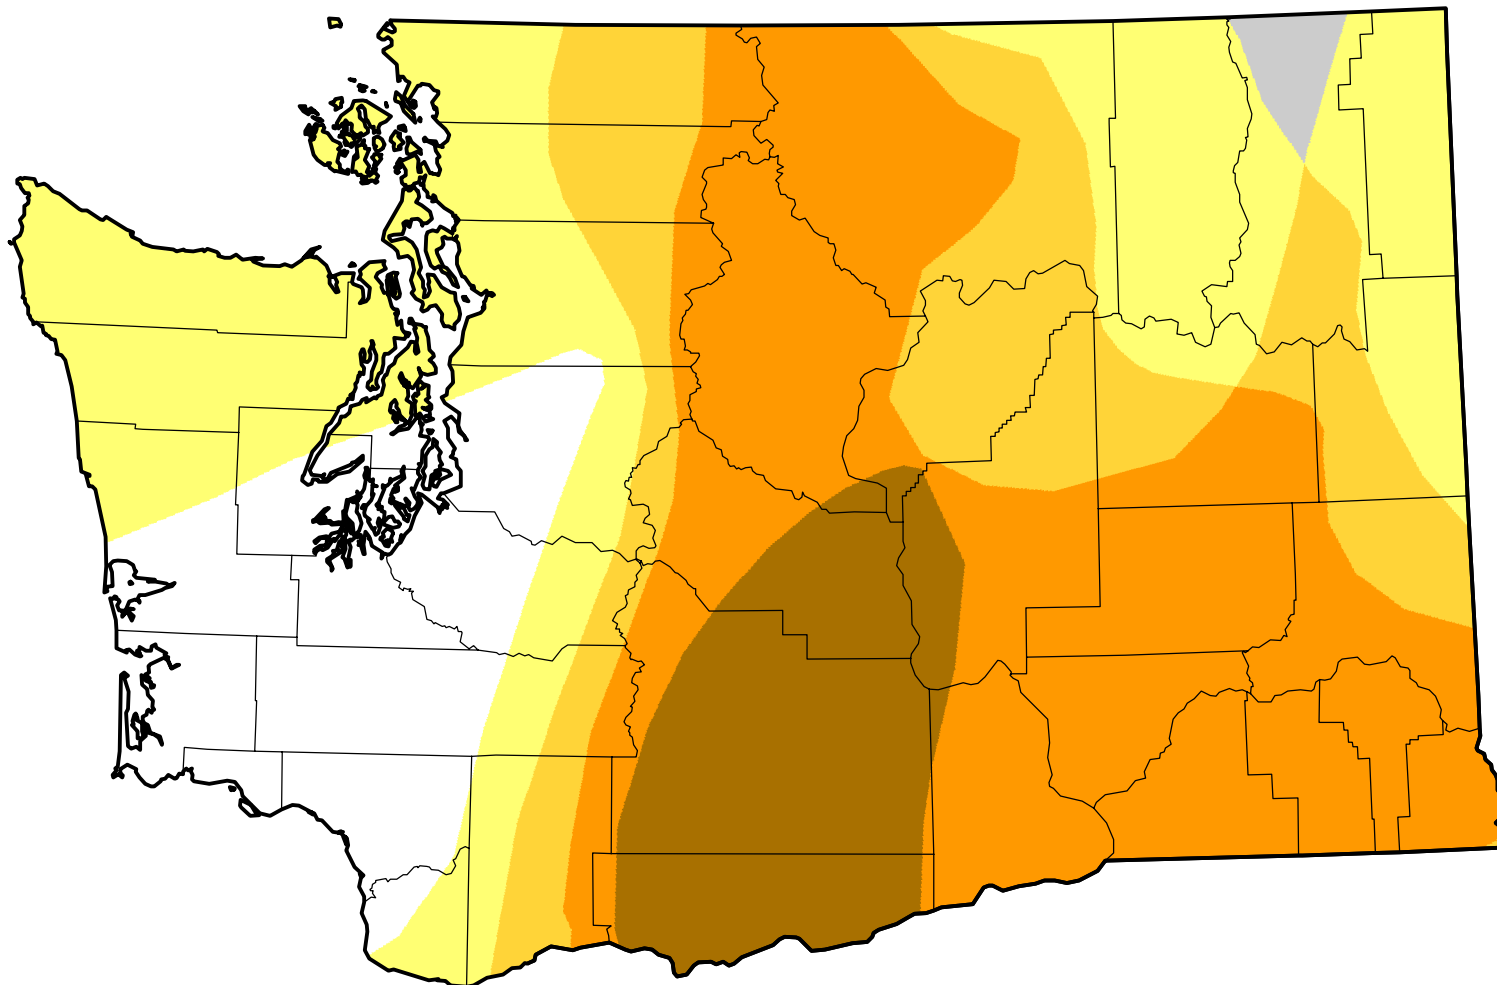

U.S. Drought Monitor Class Change - Washington

52 Week

October 11, 2005
compared to
October 14, 2004

droughtmonitor.unl.edu