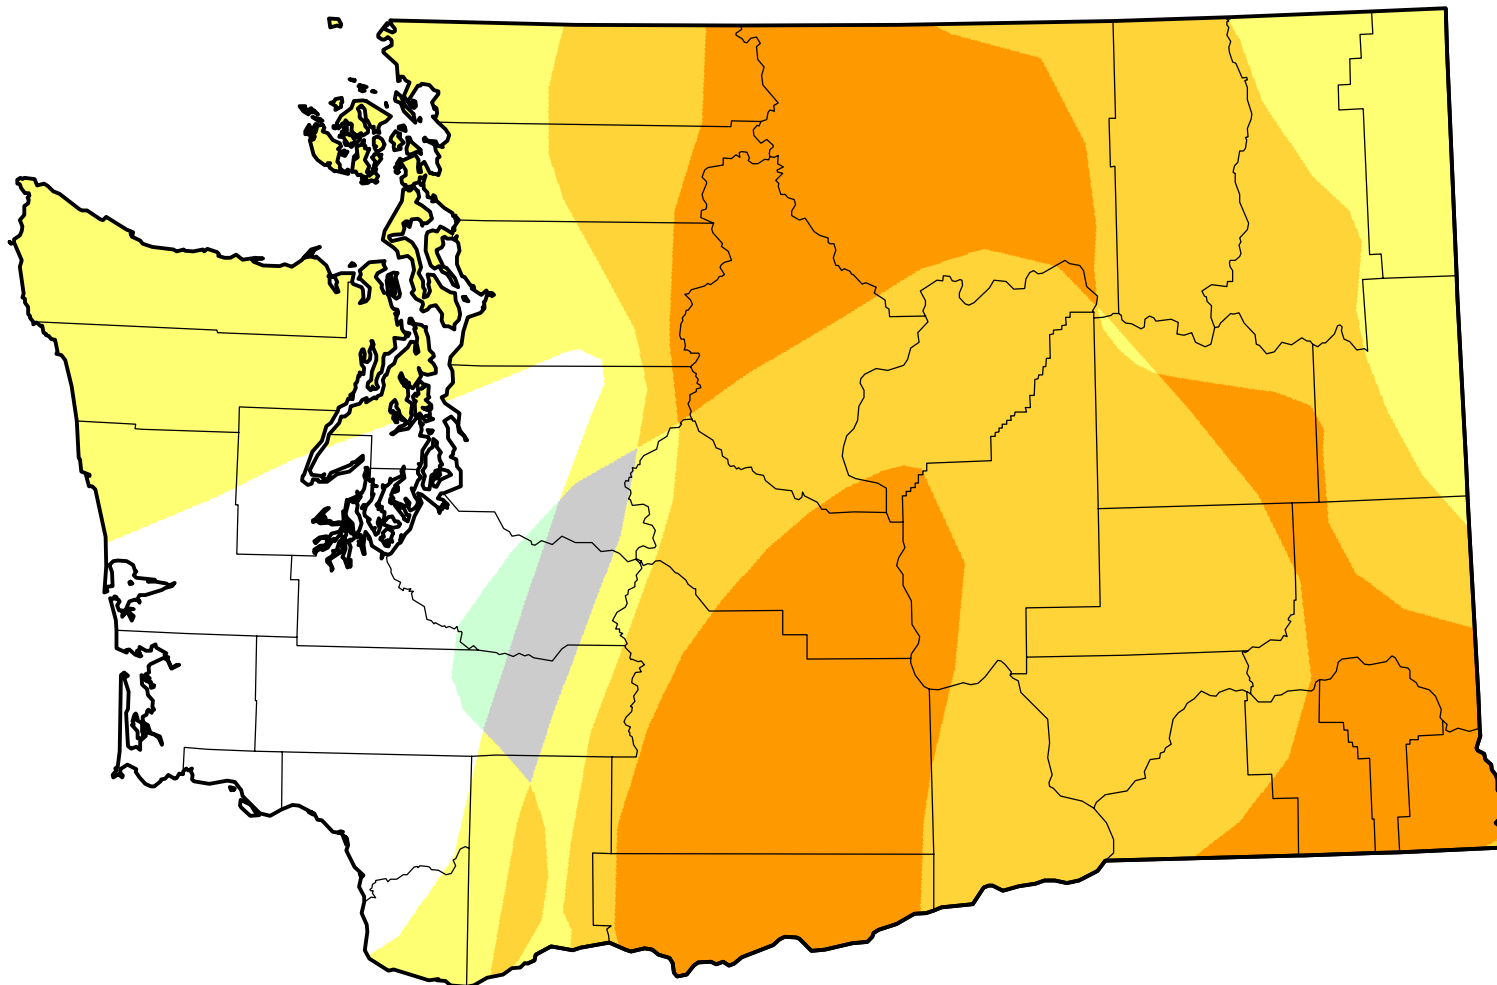

# U.S. Drought Monitor Class Change - Washington

Start of Calendar Year

October 11, 2005  
compared to  
January 6, 2005

[droughtmonitor.unl.edu](http://droughtmonitor.unl.edu)

-  5 Class Degradation
-  4 Class Degradation
-  3 Class Degradation
-  2 Class Degradation
-  1 Class Degradation
-  No Change
-  1 Class Improvement
-  2 Class Improvement
-  3 Class Improvement
-  4 Class Improvement
-  5 Class Improvement