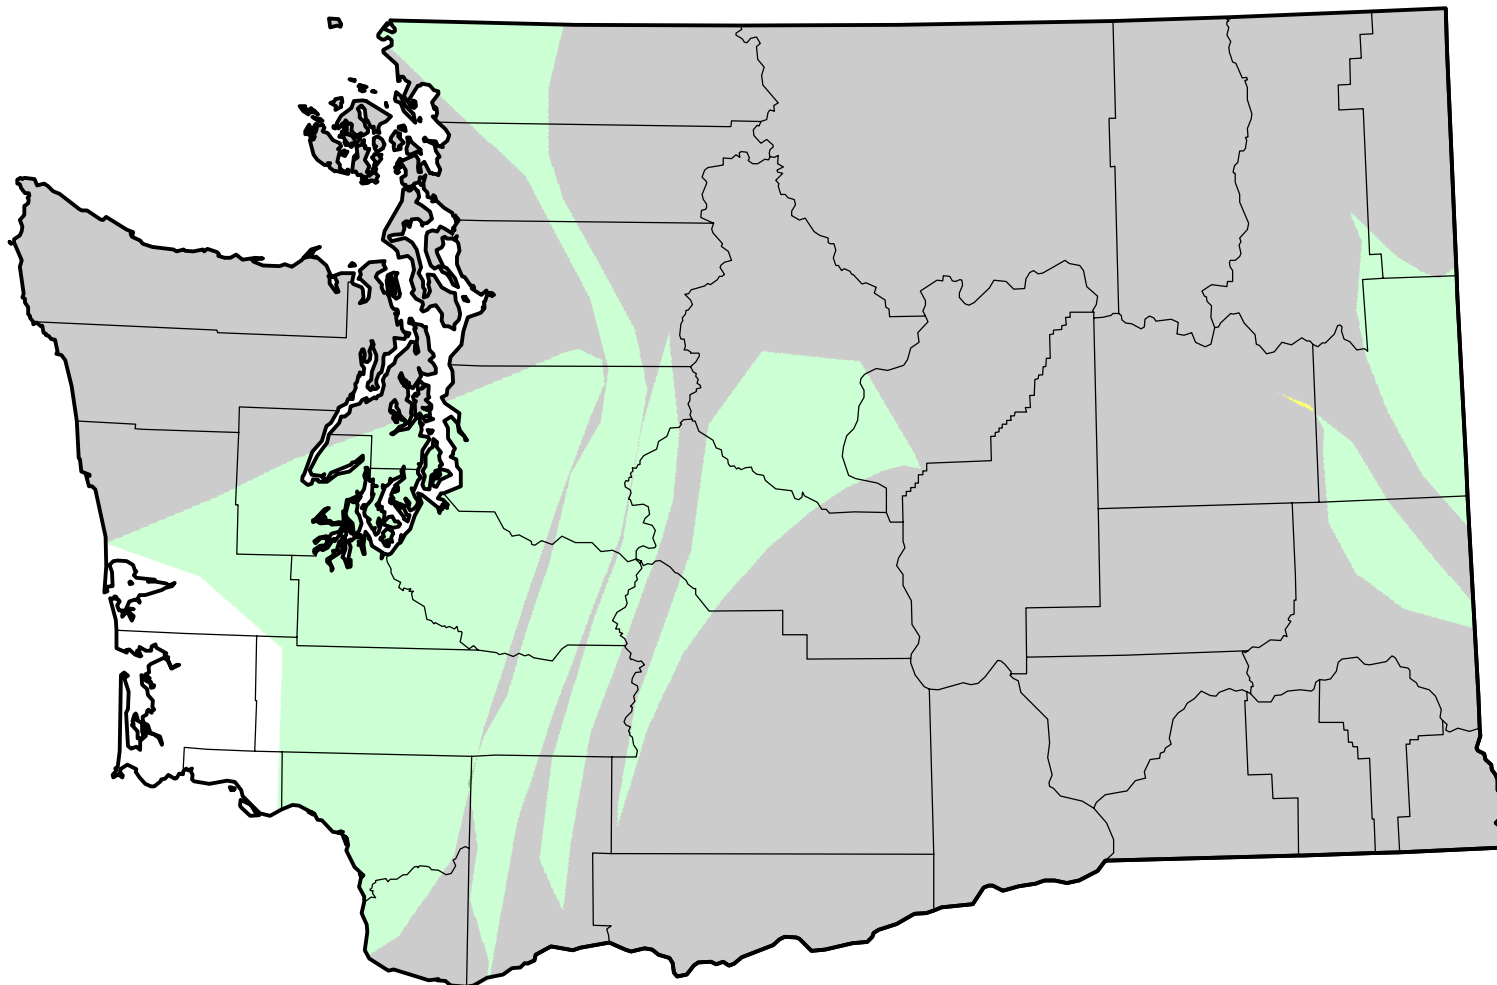

# U.S. Drought Monitor Class Change - Washington

## Start of Water Year

October 11, 2005  
compared to  
September 29, 2005

[droughtmonitor.unl.edu](http://droughtmonitor.unl.edu)