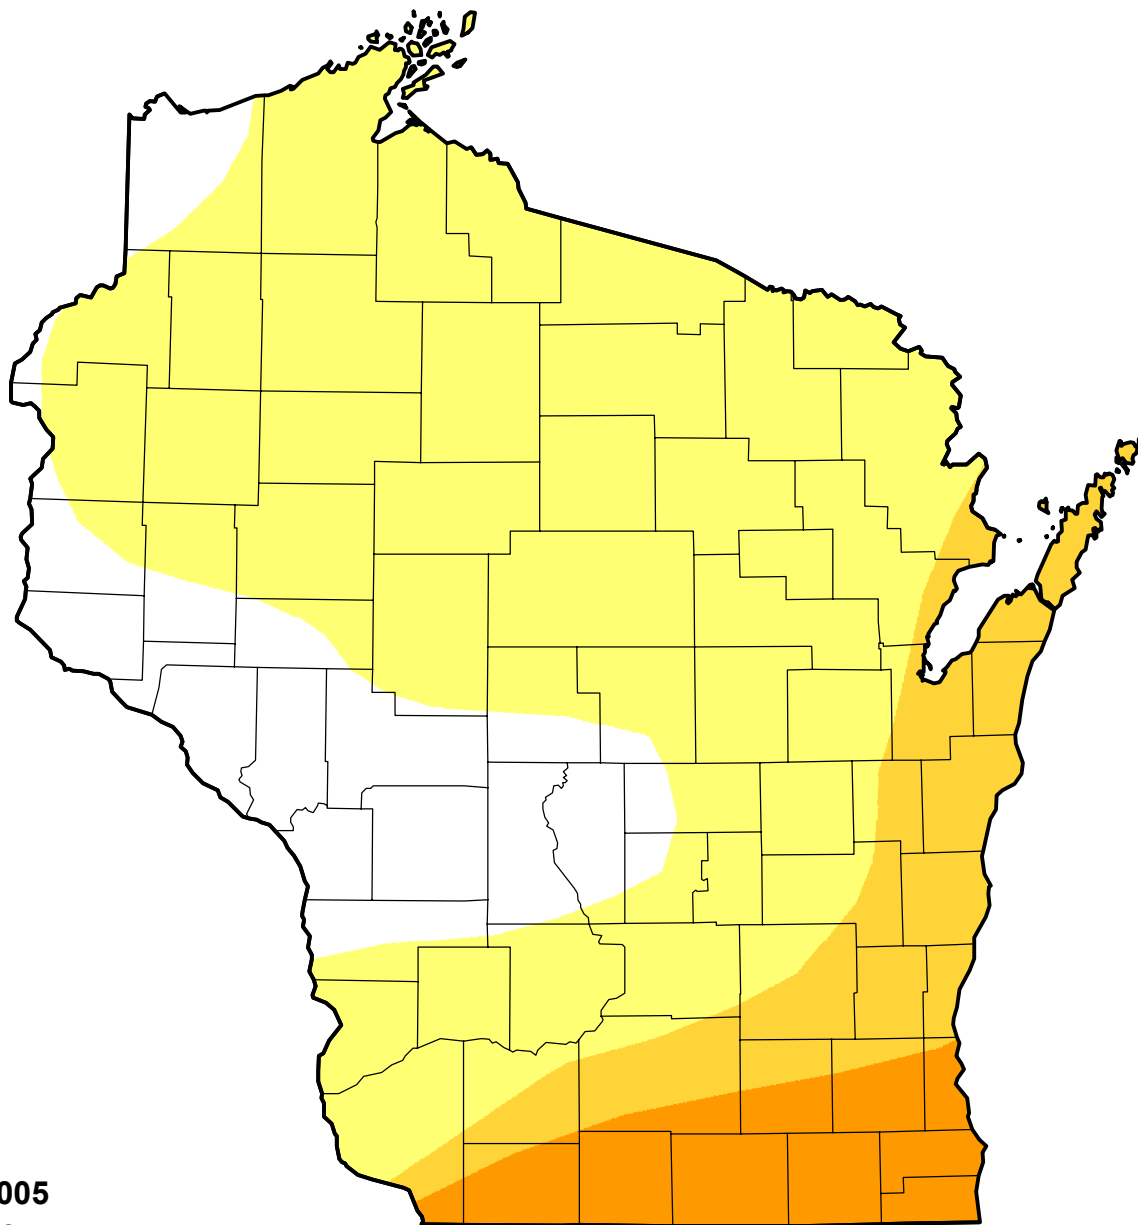

U.S. Drought Monitor Class Change - Wisconsin

26 Week

October 11, 2005
compared to
April 14, 2005

-  5 Class Degradation
-  4 Class Degradation
-  3 Class Degradation
-  2 Class Degradation
-  1 Class Degradation
-  No Change
-  1 Class Improvement
-  2 Class Improvement
-  3 Class Improvement
-  4 Class Improvement
-  5 Class Improvement