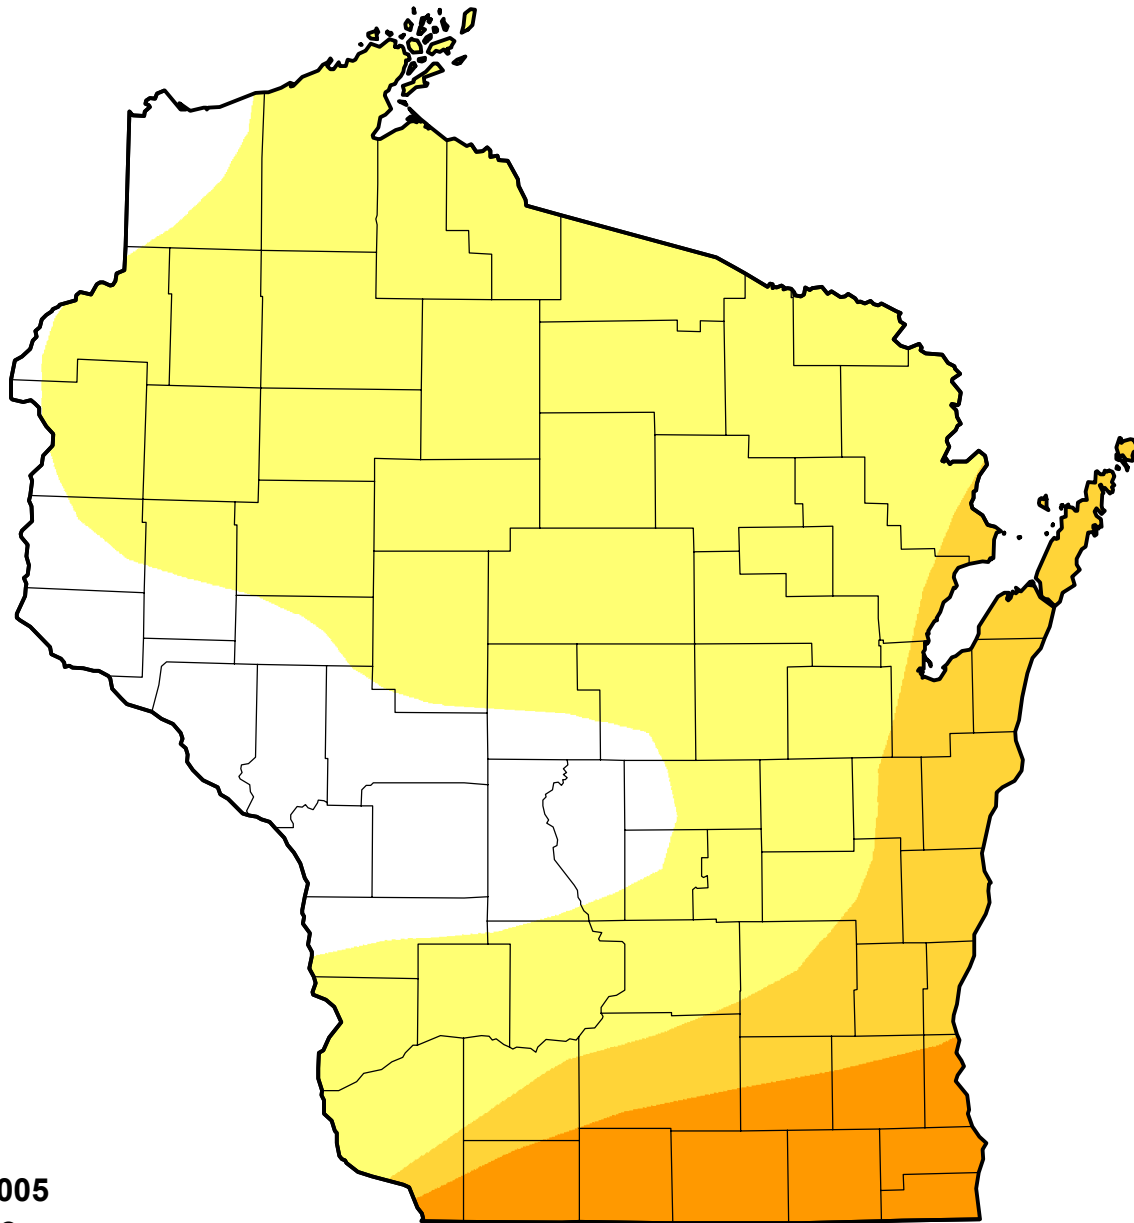

U.S. Drought Monitor Class Change - Wisconsin

Start of Calendar Year

October 11, 2005
compared to
January 6, 2005

droughtmonitor.unl.edu

-  5 Class Degradation
-  4 Class Degradation
-  3 Class Degradation
-  2 Class Degradation
-  1 Class Degradation
-  No Change
-  1 Class Improvement
-  2 Class Improvement
-  3 Class Improvement
-  4 Class Improvement
-  5 Class Improvement