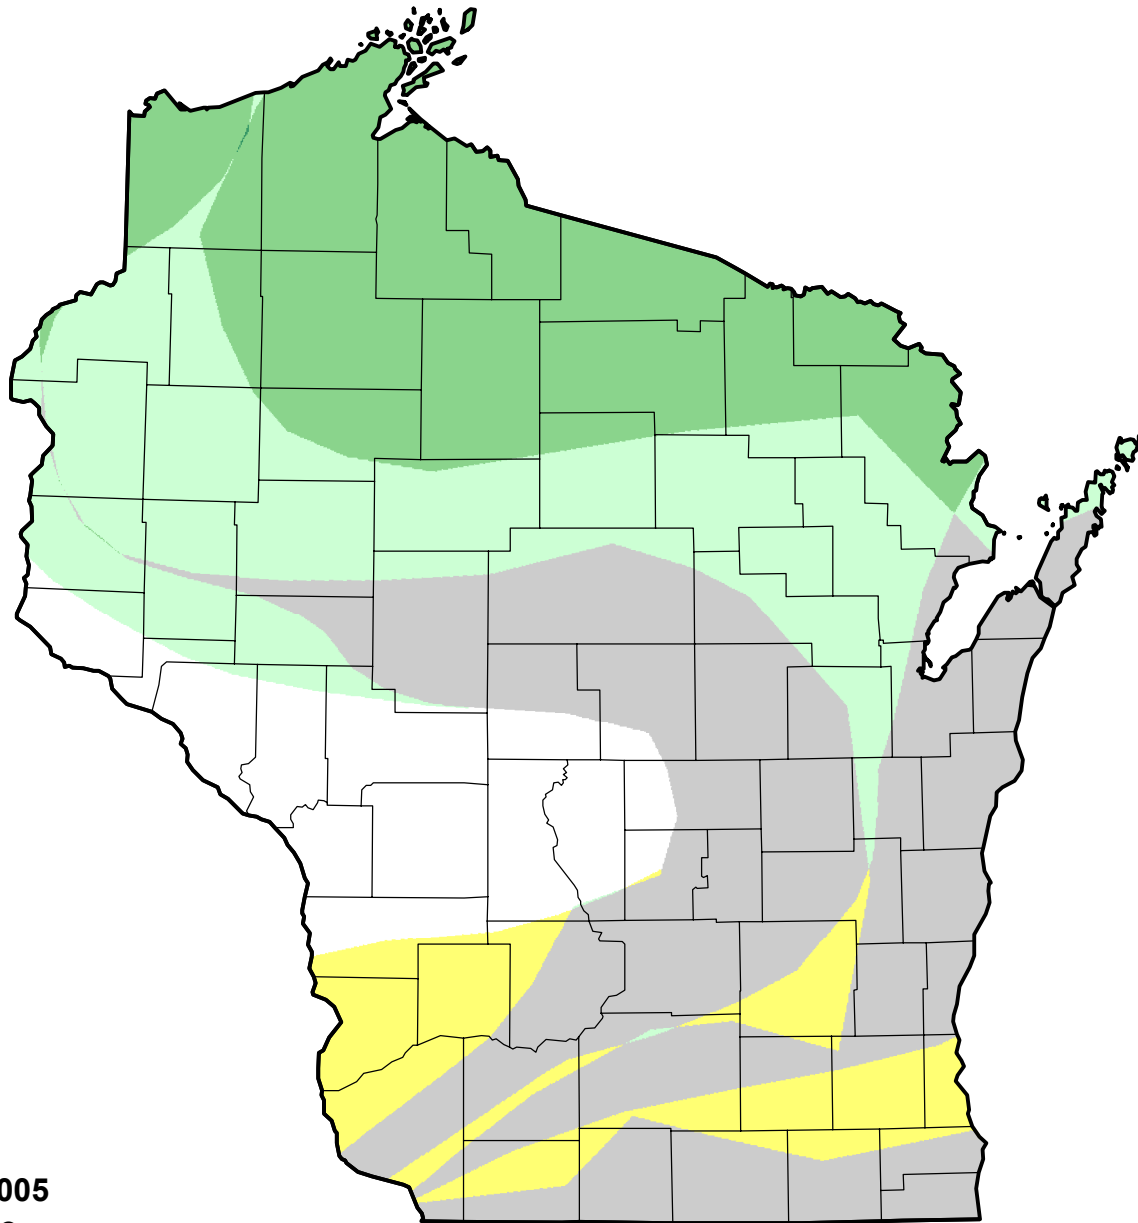

# U.S. Drought Monitor Class Change - Wisconsin Start of Water Year

October 11, 2005  
compared to  
September 29, 2005

[droughtmonitor.unl.edu](http://droughtmonitor.unl.edu)

-  5 Class Degradation
-  4 Class Degradation
-  3 Class Degradation
-  2 Class Degradation
-  1 Class Degradation
-  No Change
-  1 Class Improvement
-  2 Class Improvement
-  3 Class Improvement
-  4 Class Improvement
-  5 Class Improvement