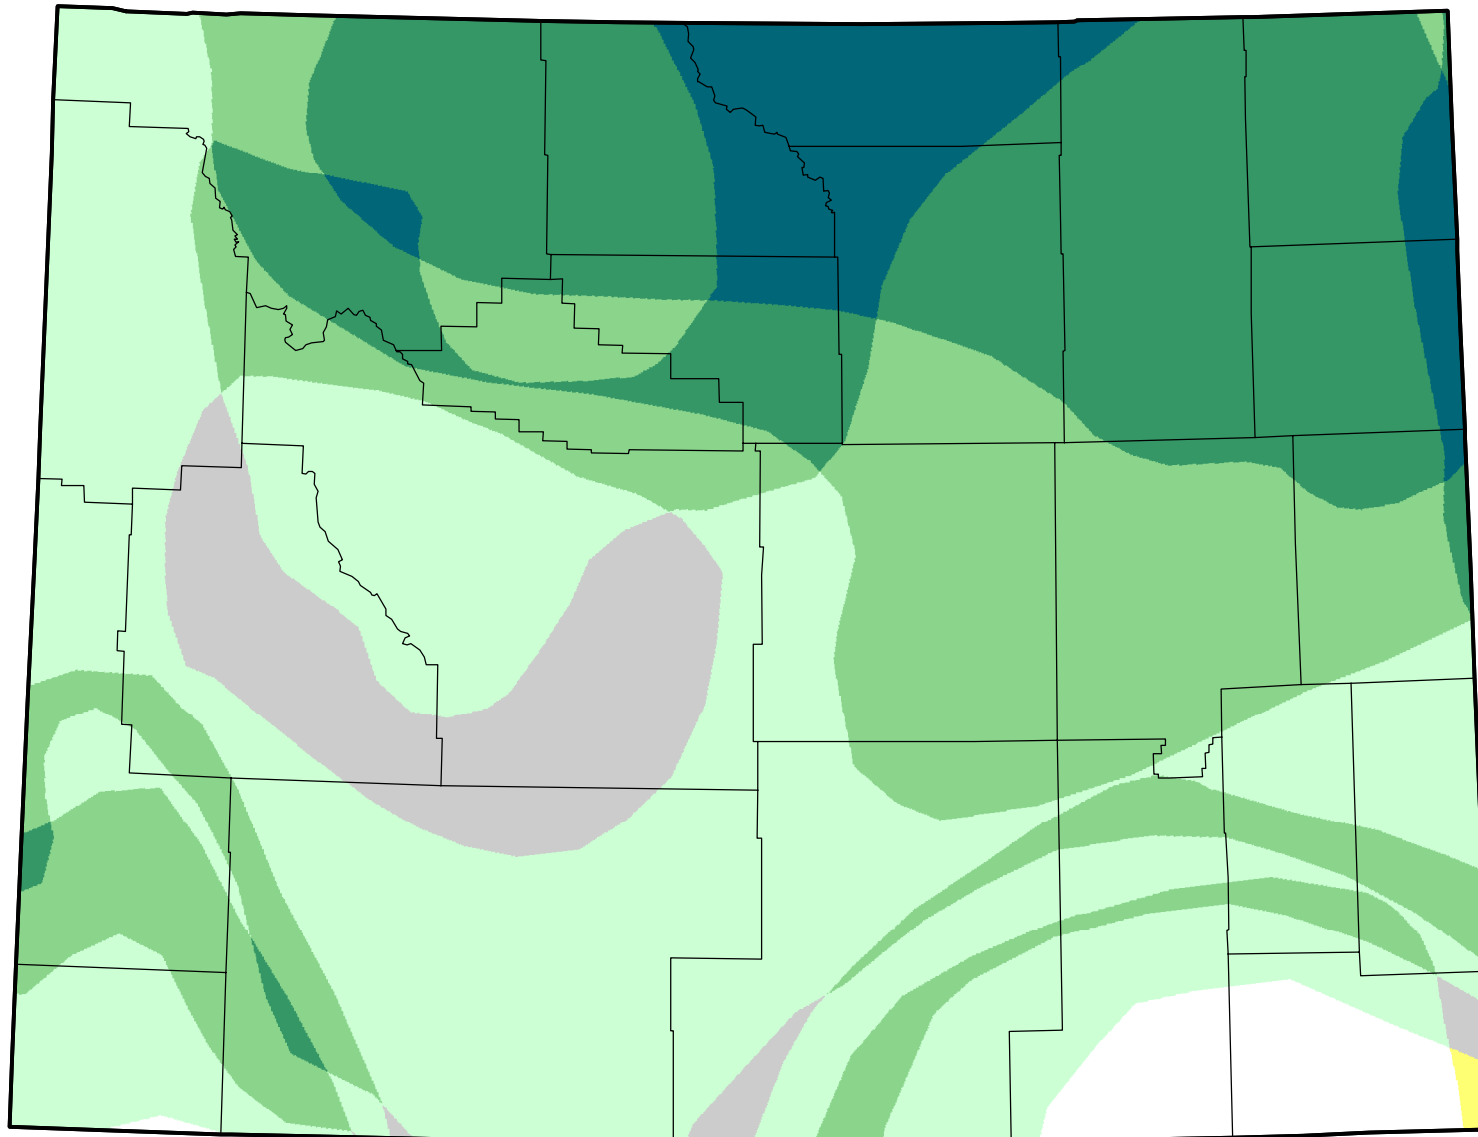

U.S. Drought Monitor Class Change - Wyoming

26 Week

October 11, 2005
compared to
April 14, 2005

droughtmonitor.unl.edu

-  5 Class Degradation
-  4 Class Degradation
-  3 Class Degradation
-  2 Class Degradation
-  1 Class Degradation
-  No Change
-  1 Class Improvement
-  2 Class Improvement
-  3 Class Improvement
-  4 Class Improvement
-  5 Class Improvement