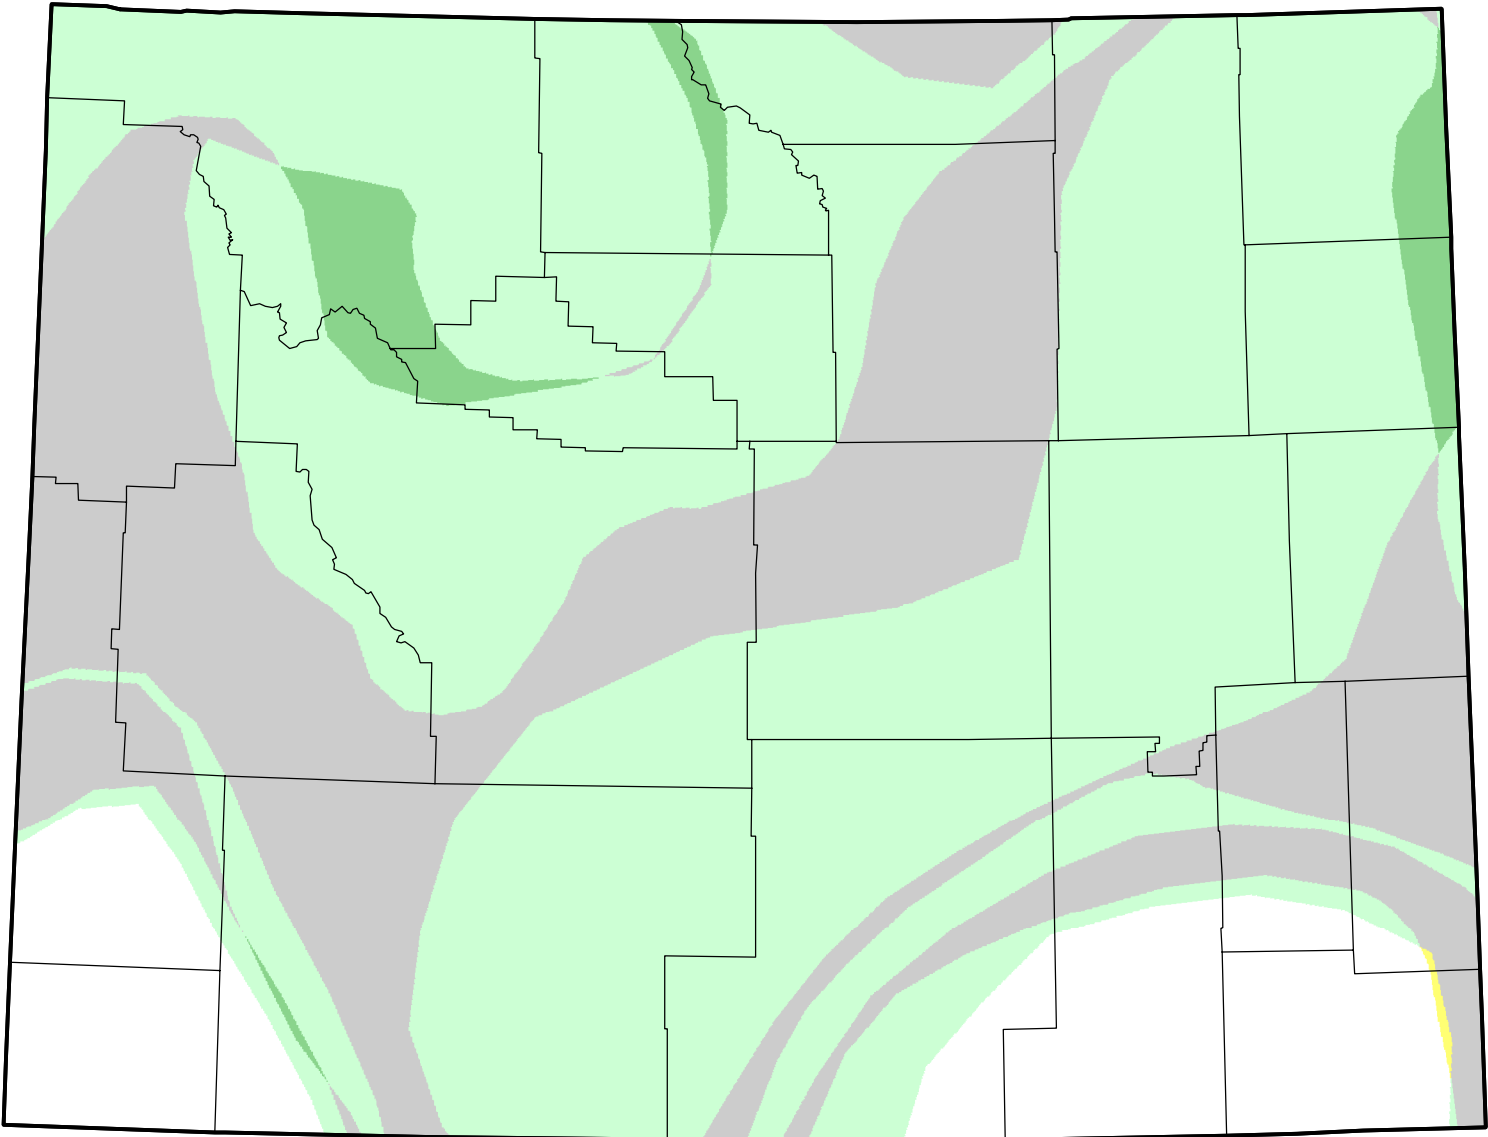

U.S. Drought Monitor Class Change - Wyoming

4 Week

October 11, 2005
compared to
September 15, 2005

droughtmonitor.unl.edu

-  5 Class Degradation
-  4 Class Degradation
-  3 Class Degradation
-  2 Class Degradation
-  1 Class Degradation
-  No Change
-  1 Class Improvement
-  2 Class Improvement
-  3 Class Improvement
-  4 Class Improvement
-  5 Class Improvement