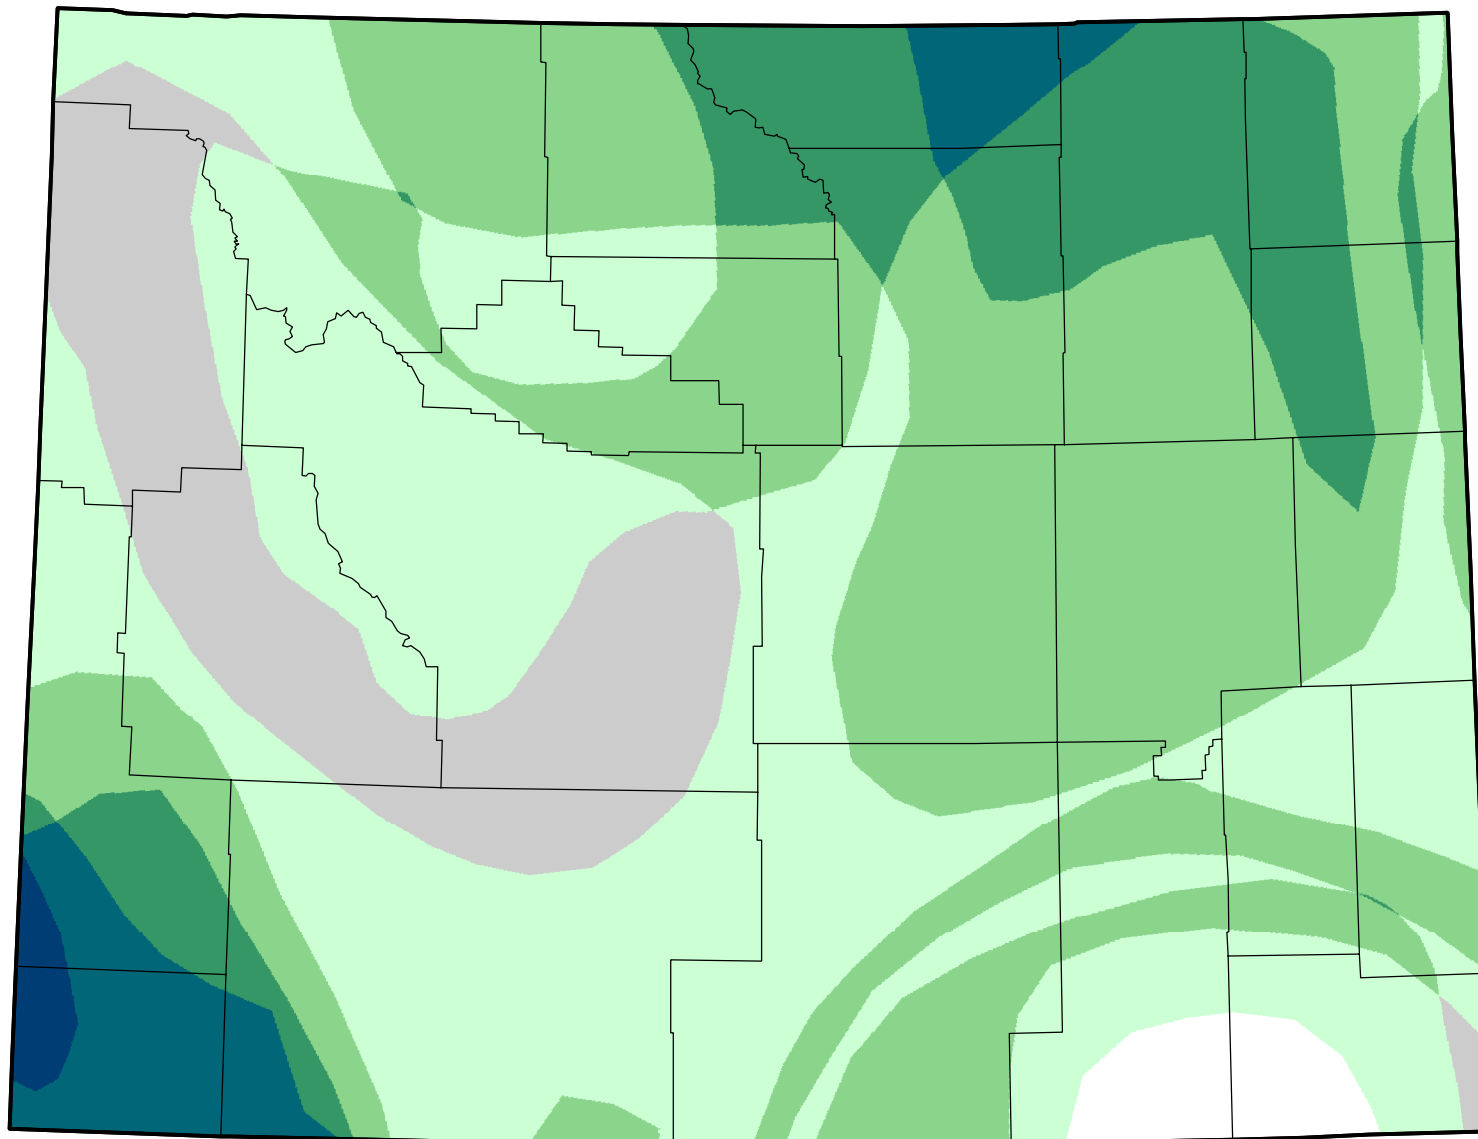

# U.S. Drought Monitor Class Change - Wyoming

## 52 Week

October 11, 2005  
compared to  
October 14, 2004

[droughtmonitor.unl.edu](http://droughtmonitor.unl.edu)

-  5 Class Degradation
-  4 Class Degradation
-  3 Class Degradation
-  2 Class Degradation
-  1 Class Degradation
-  No Change
-  1 Class Improvement
-  2 Class Improvement
-  3 Class Improvement
-  4 Class Improvement
-  5 Class Improvement