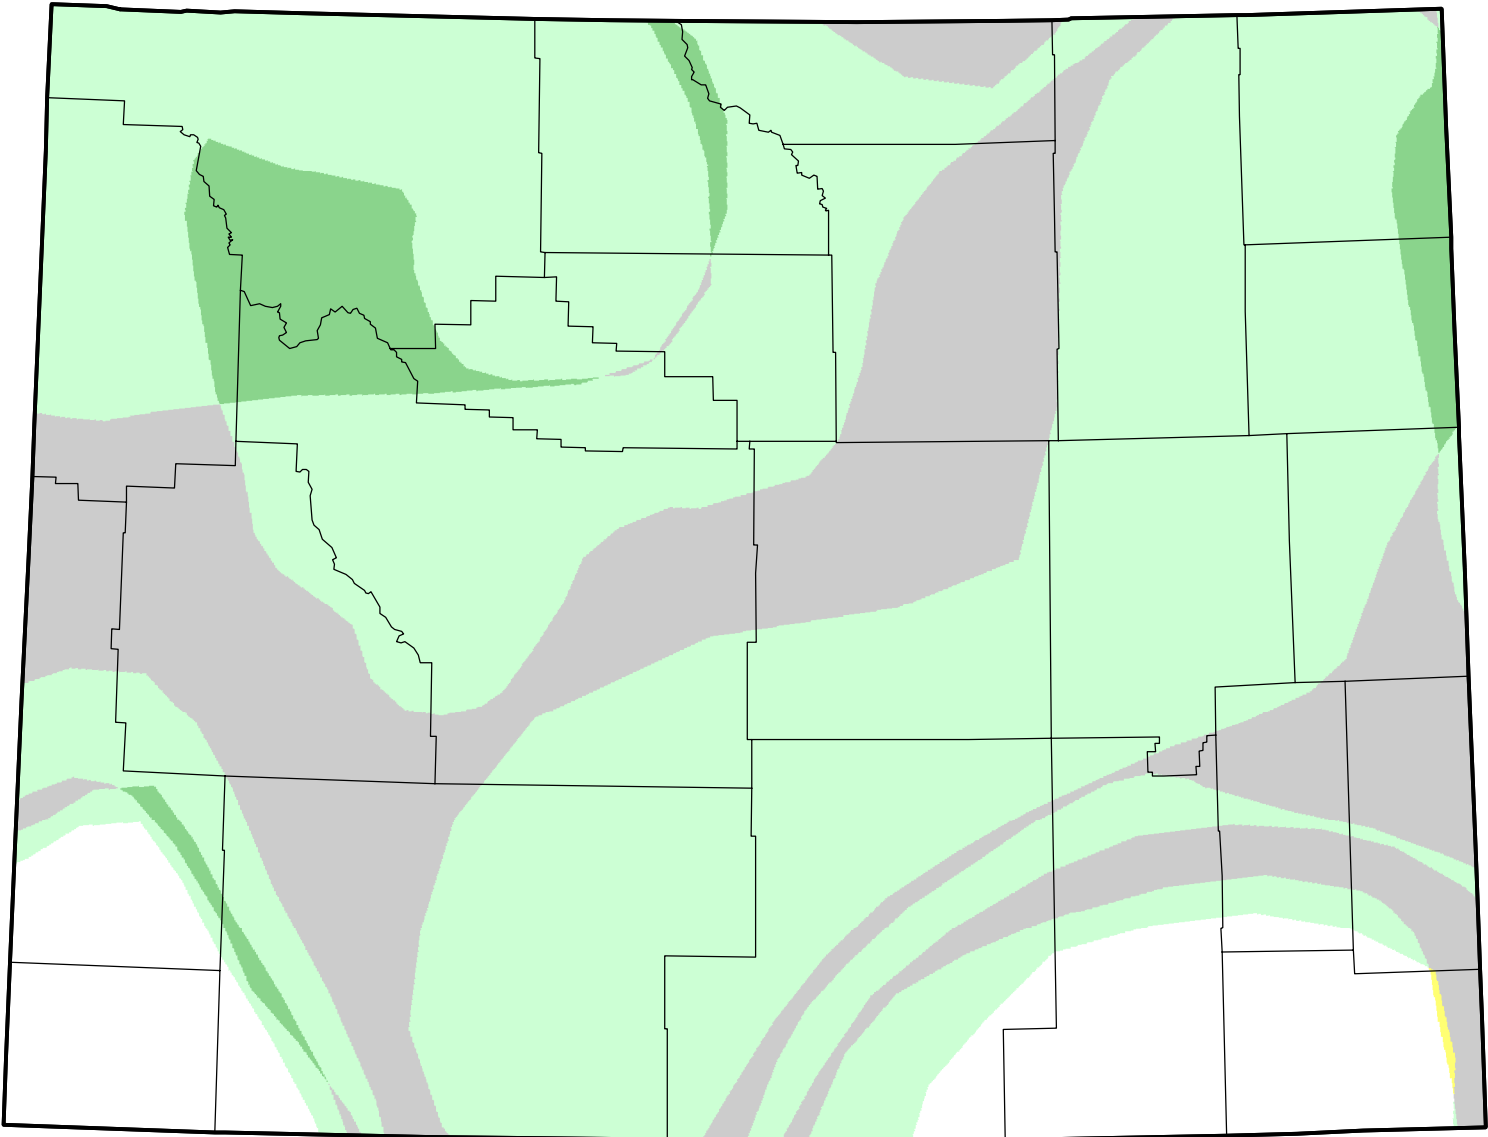

U.S. Drought Monitor Class Change - Wyoming

8 Week

October 11, 2005
compared to
August 18, 2005

droughtmonitor.unl.edu

-  5 Class Degradation
-  4 Class Degradation
-  3 Class Degradation
-  2 Class Degradation
-  1 Class Degradation
-  No Change
-  1 Class Improvement
-  2 Class Improvement
-  3 Class Improvement
-  4 Class Improvement
-  5 Class Improvement