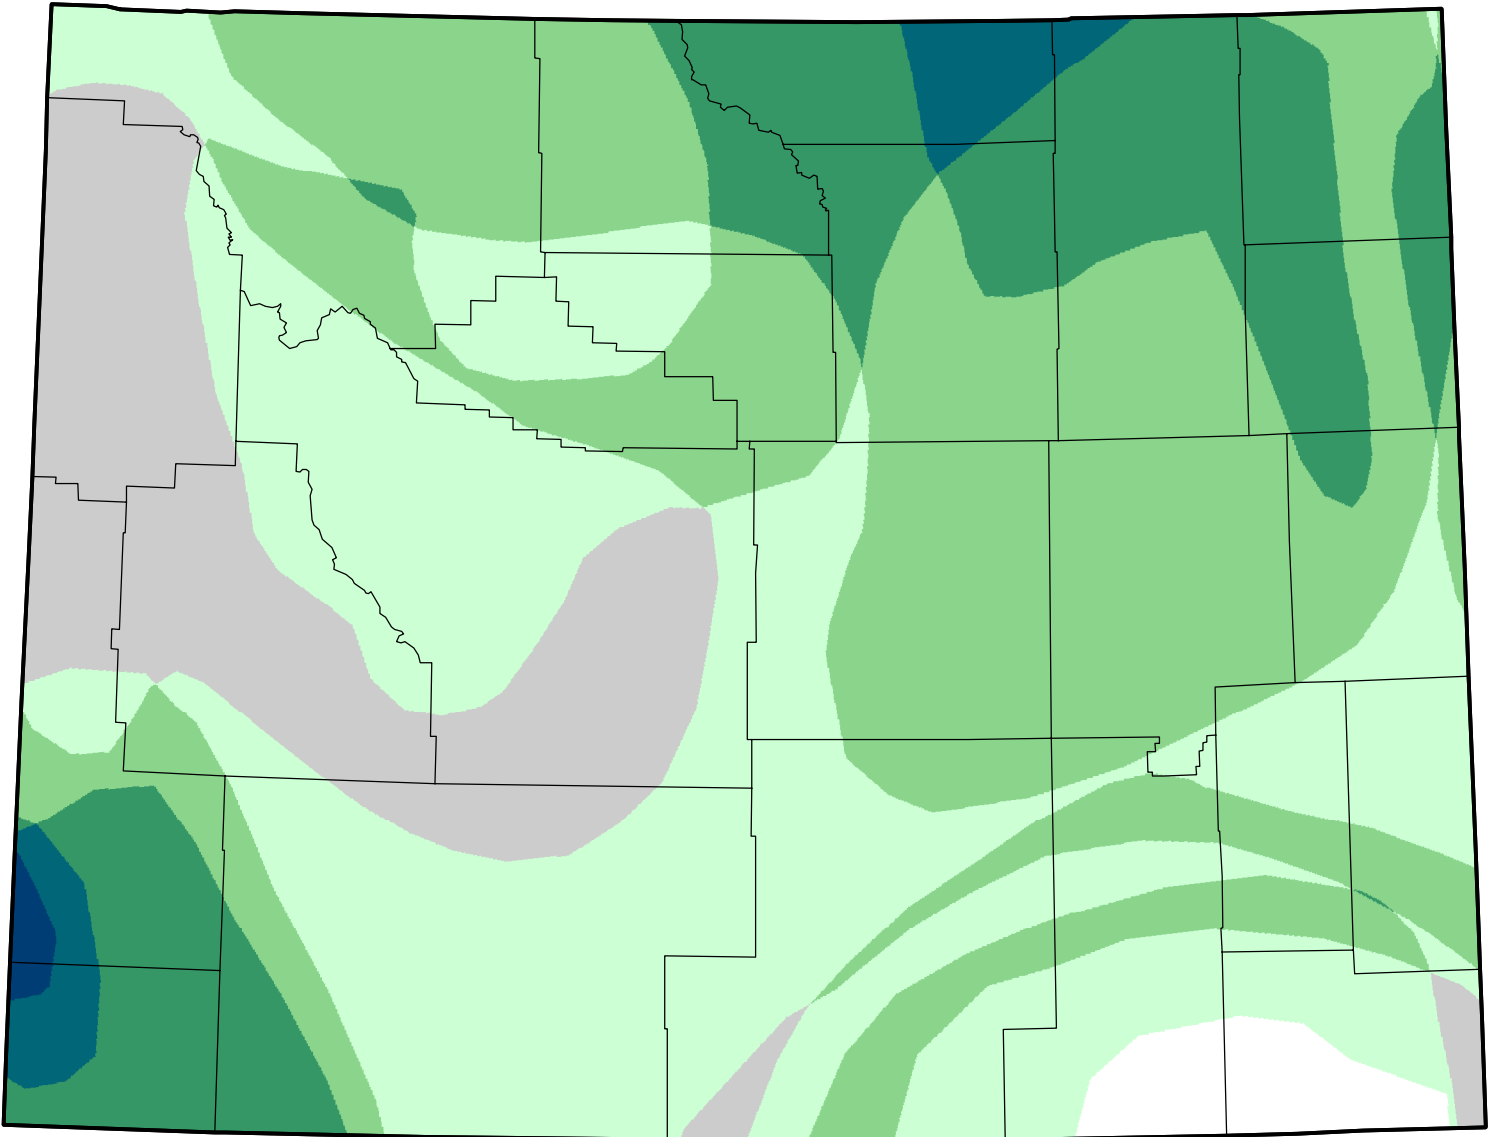

U.S. Drought Monitor Class Change - Wyoming

Start of Calendar Year

October 11, 2005
compared to
January 6, 2005

droughtmonitor.unl.edu

-  5 Class Degradation
-  4 Class Degradation
-  3 Class Degradation
-  2 Class Degradation
-  1 Class Degradation
-  No Change
-  1 Class Improvement
-  2 Class Improvement
-  3 Class Improvement
-  4 Class Improvement
-  5 Class Improvement