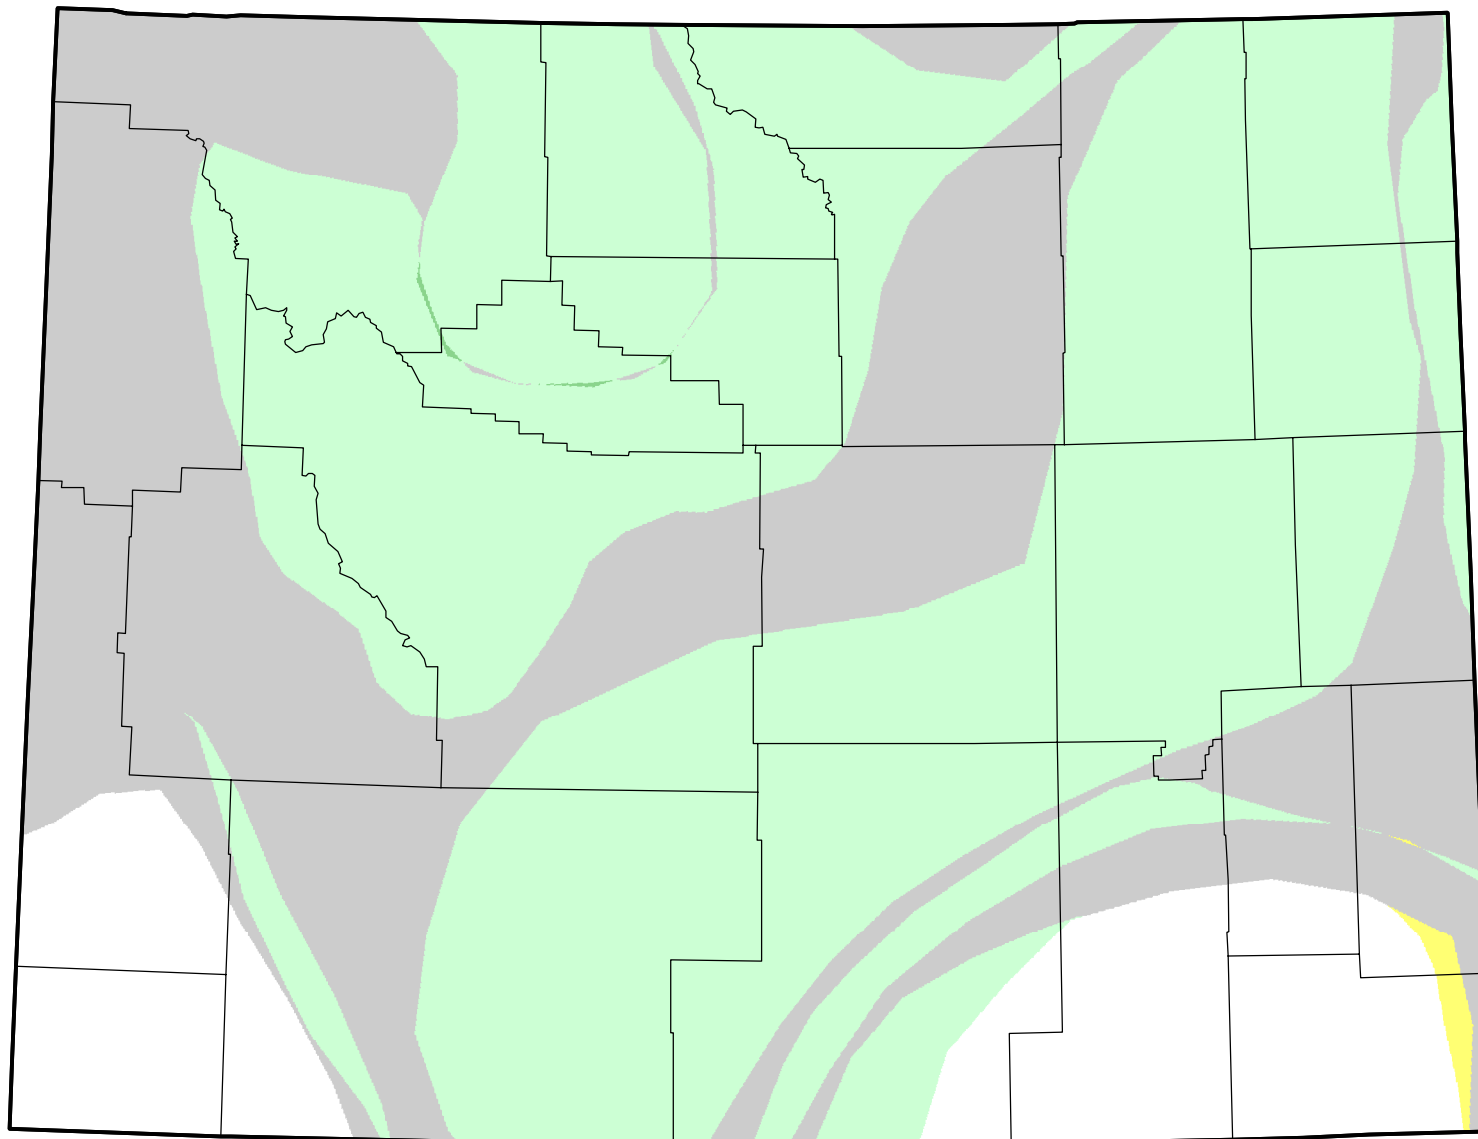

# U.S. Drought Monitor Class Change - Wyoming

## Start of Water Year

October 11, 2005  
compared to  
September 29, 2005

[droughtmonitor.unl.edu](http://droughtmonitor.unl.edu)

-  5 Class Degradation
-  4 Class Degradation
-  3 Class Degradation
-  2 Class Degradation
-  1 Class Degradation
-  No Change
-  1 Class Improvement
-  2 Class Improvement
-  3 Class Improvement
-  4 Class Improvement
-  5 Class Improvement