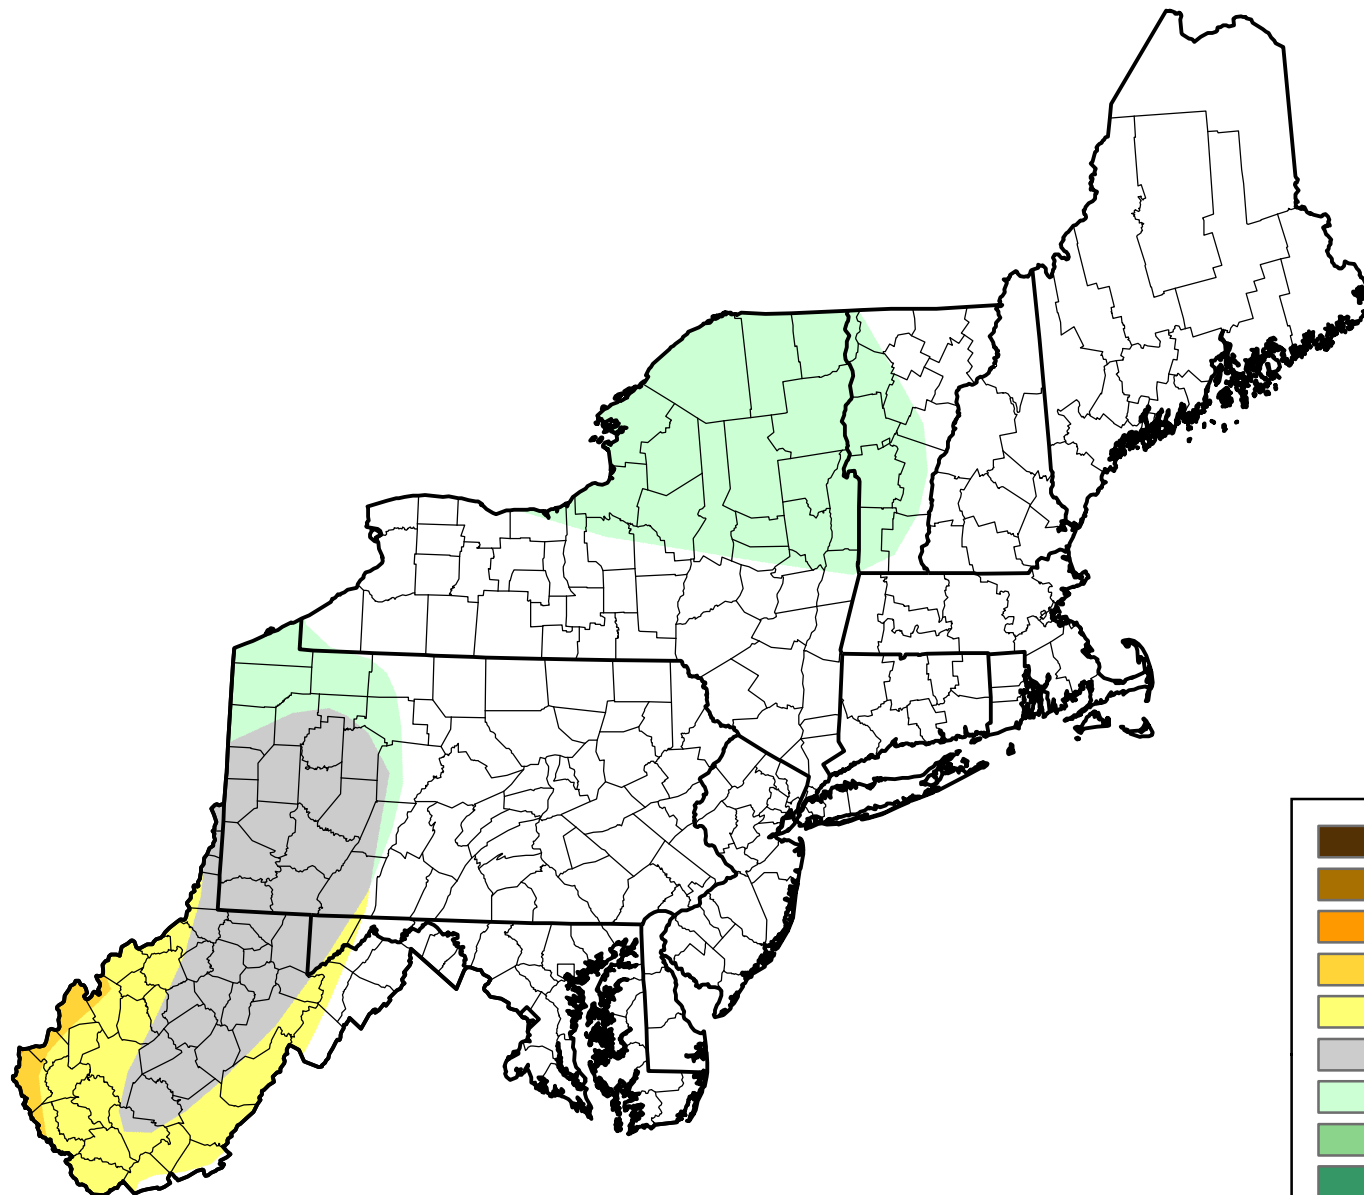

U.S. Drought Monitor Class Change - Northeast

26 Week

October 18, 2005
compared to
April 21, 2005

droughtmonitor.unl.edu