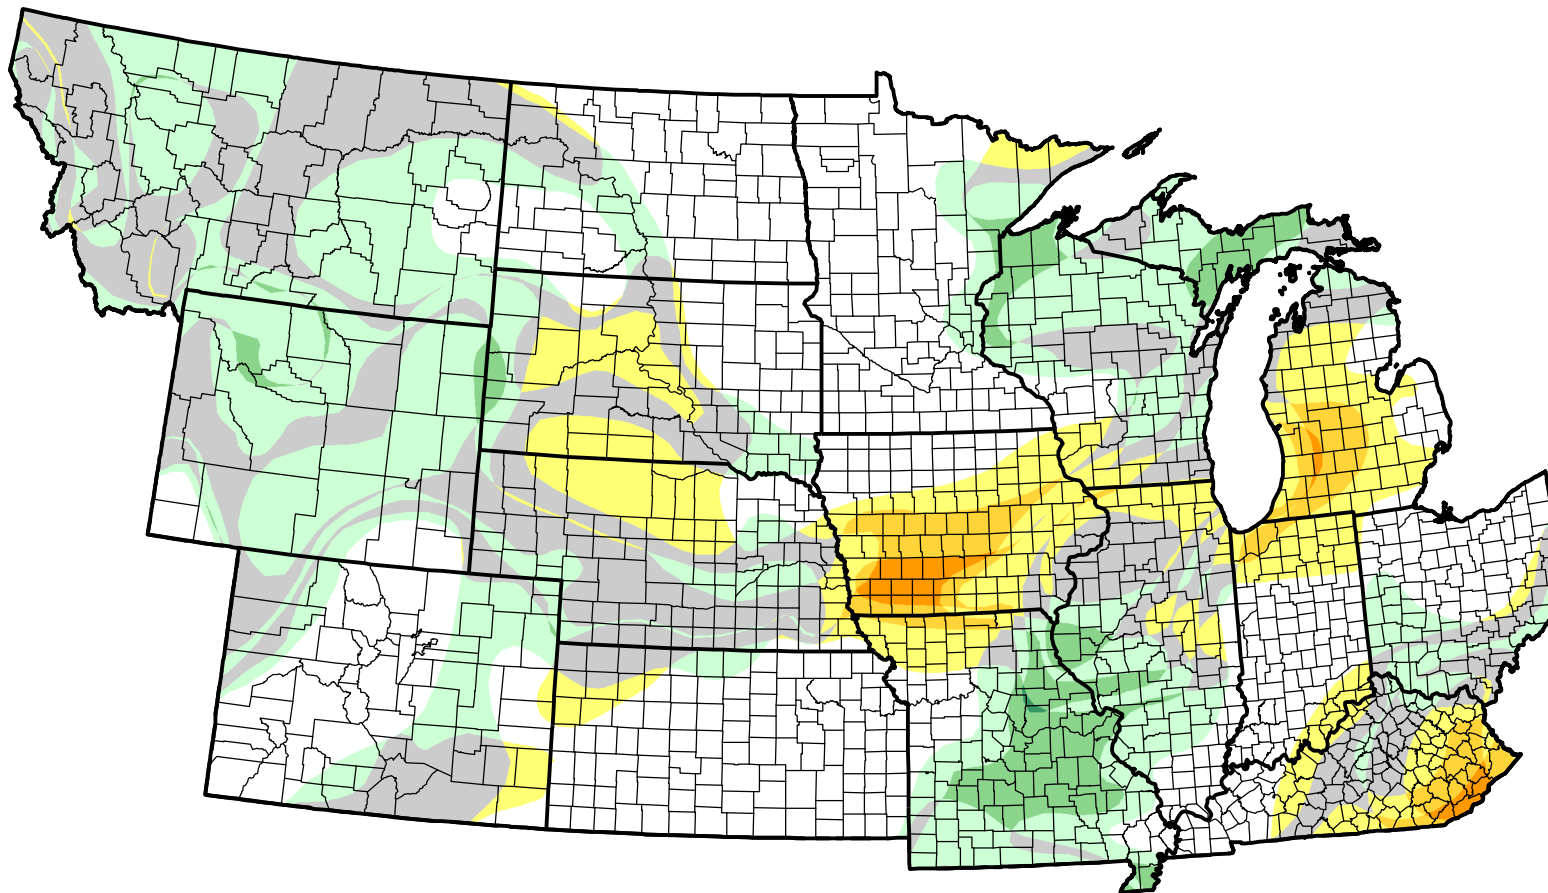

U.S. Drought Monitor Class Change - NWS Central 8 Week

October 18, 2005
compared to
August 25, 2005

droughtmonitor.unl.edu

-  5 Class Degradation
-  4 Class Degradation
-  3 Class Degradation
-  2 Class Degradation
-  1 Class Degradation
-  No Change
-  1 Class Improvement
-  2 Class Improvement
-  3 Class Improvement
-  4 Class Improvement
-  5 Class Improvement