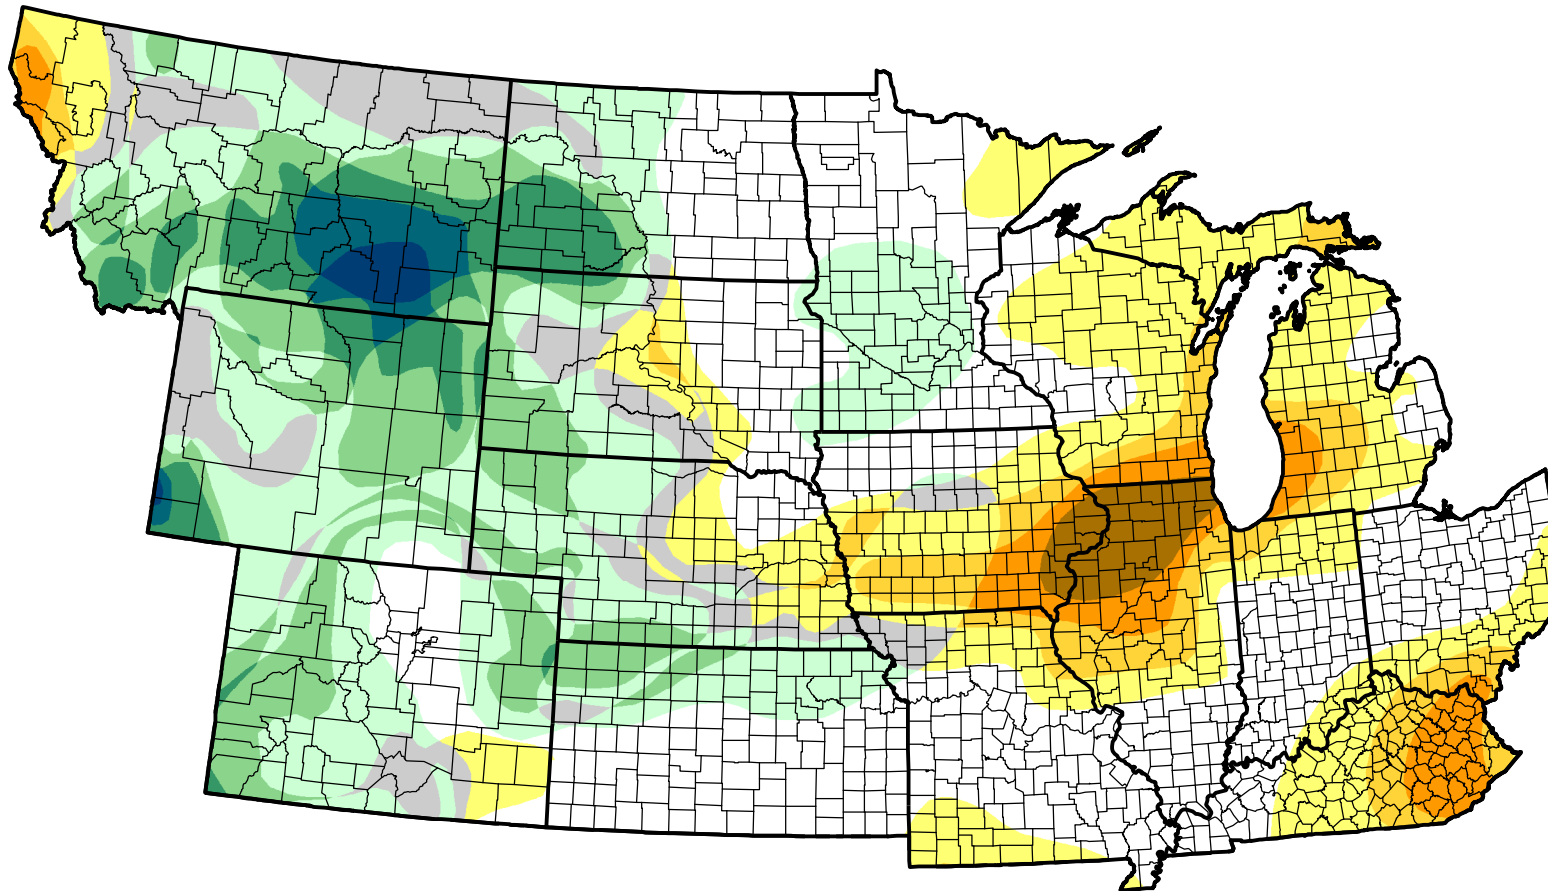

U.S. Drought Monitor Class Change - NWS Central Start of Calendar Year

-  5 Class Degradation
-  4 Class Degradation
-  3 Class Degradation
-  2 Class Degradation
-  1 Class Degradation
-  No Change
-  1 Class Improvement
-  2 Class Improvement
-  3 Class Improvement
-  4 Class Improvement
-  5 Class Improvement

October 18, 2005
compared to
January 6, 2005

droughtmonitor.unl.edu