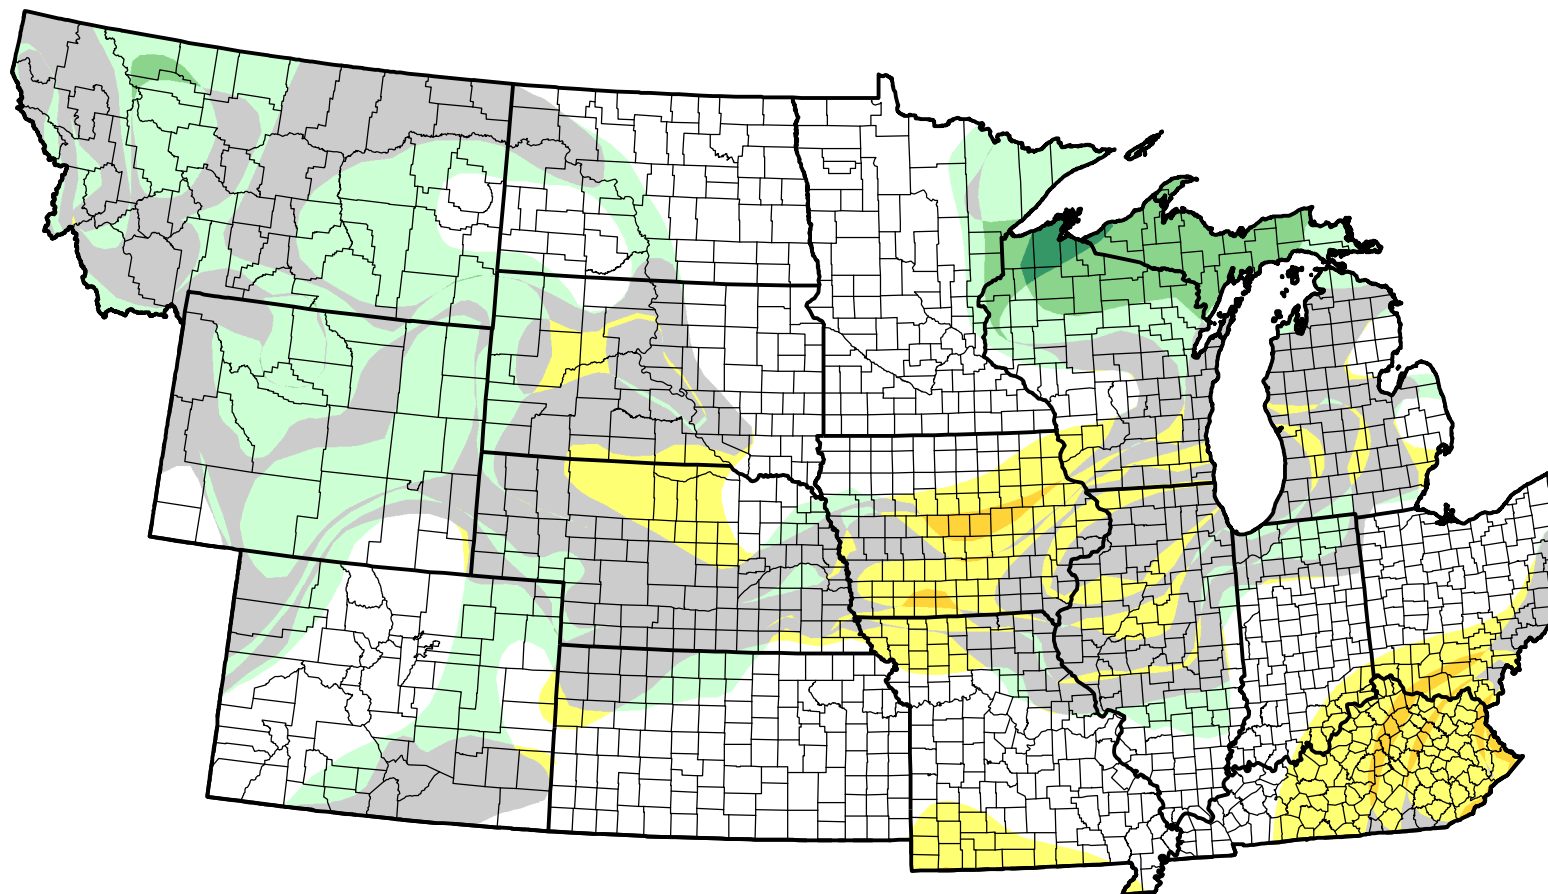

U.S. Drought Monitor Class Change - NWS Central Start of Water Year

October 18, 2005
compared to
September 29, 2005

droughtmonitor.unl.edu

-  5 Class Degradation
-  4 Class Degradation
-  3 Class Degradation
-  2 Class Degradation
-  1 Class Degradation
-  No Change
-  1 Class Improvement
-  2 Class Improvement
-  3 Class Improvement
-  4 Class Improvement
-  5 Class Improvement