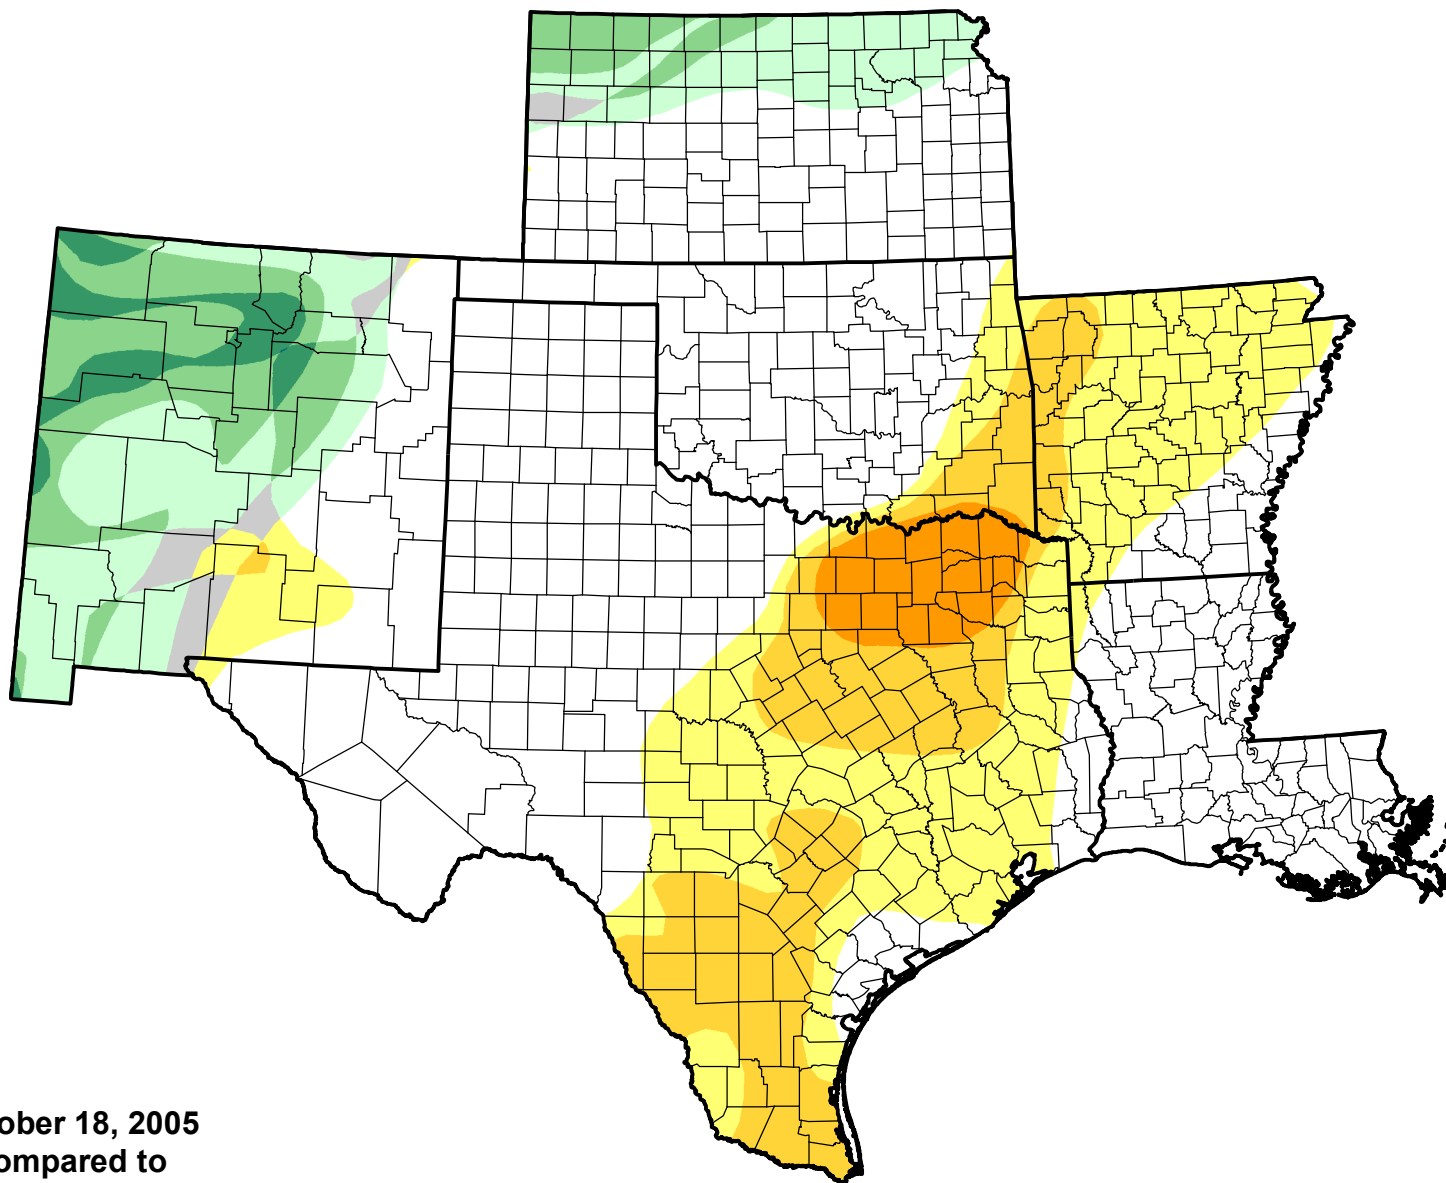

U.S. Drought Monitor Class Change - SCIPP

Start of Calendar Year

October 18, 2005
compared to
January 6, 2005

droughtmonitor.unl.edu

- 5 Class Degradation
- 4 Class Degradation
- 3 Class Degradation
- 2 Class Degradation
- 1 Class Degradation
- No Change
- 1 Class Improvement
- 2 Class Improvement
- 3 Class Improvement
- 4 Class Improvement
- 5 Class Improvement