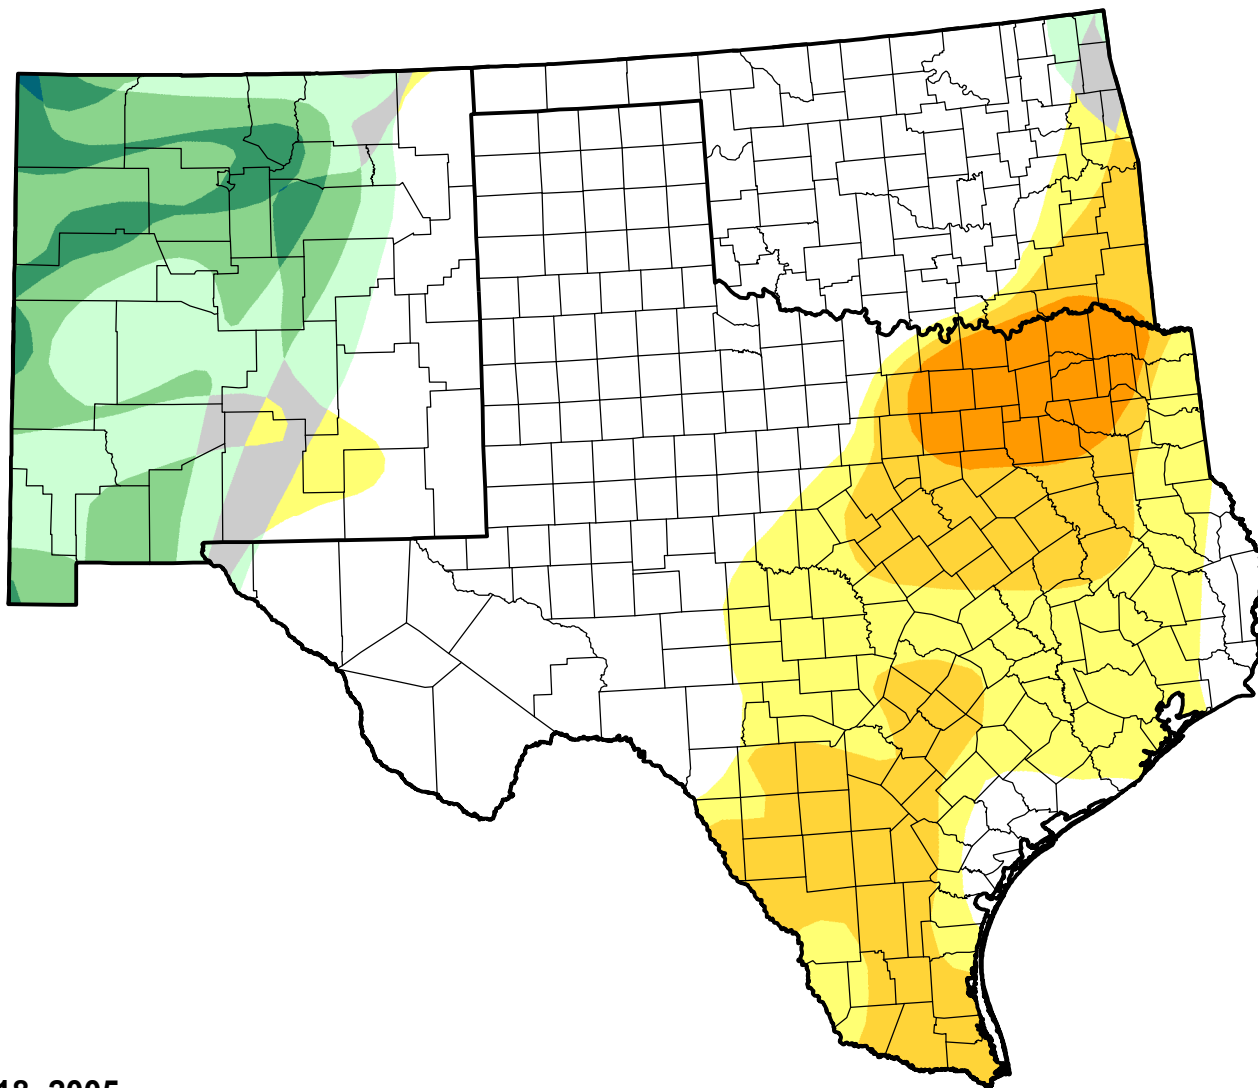

# U.S. Drought Monitor Class Change - Southern Plains RDEWS

52 Week

October 18, 2005  
compared to  
October 21, 2004

[droughtmonitor.unl.edu](http://droughtmonitor.unl.edu)

-  5 Class Degradation
-  4 Class Degradation
-  3 Class Degradation
-  2 Class Degradation
-  1 Class Degradation
-  No Change
-  1 Class Improvement
-  2 Class Improvement
-  3 Class Improvement
-  4 Class Improvement
-  5 Class Improvement