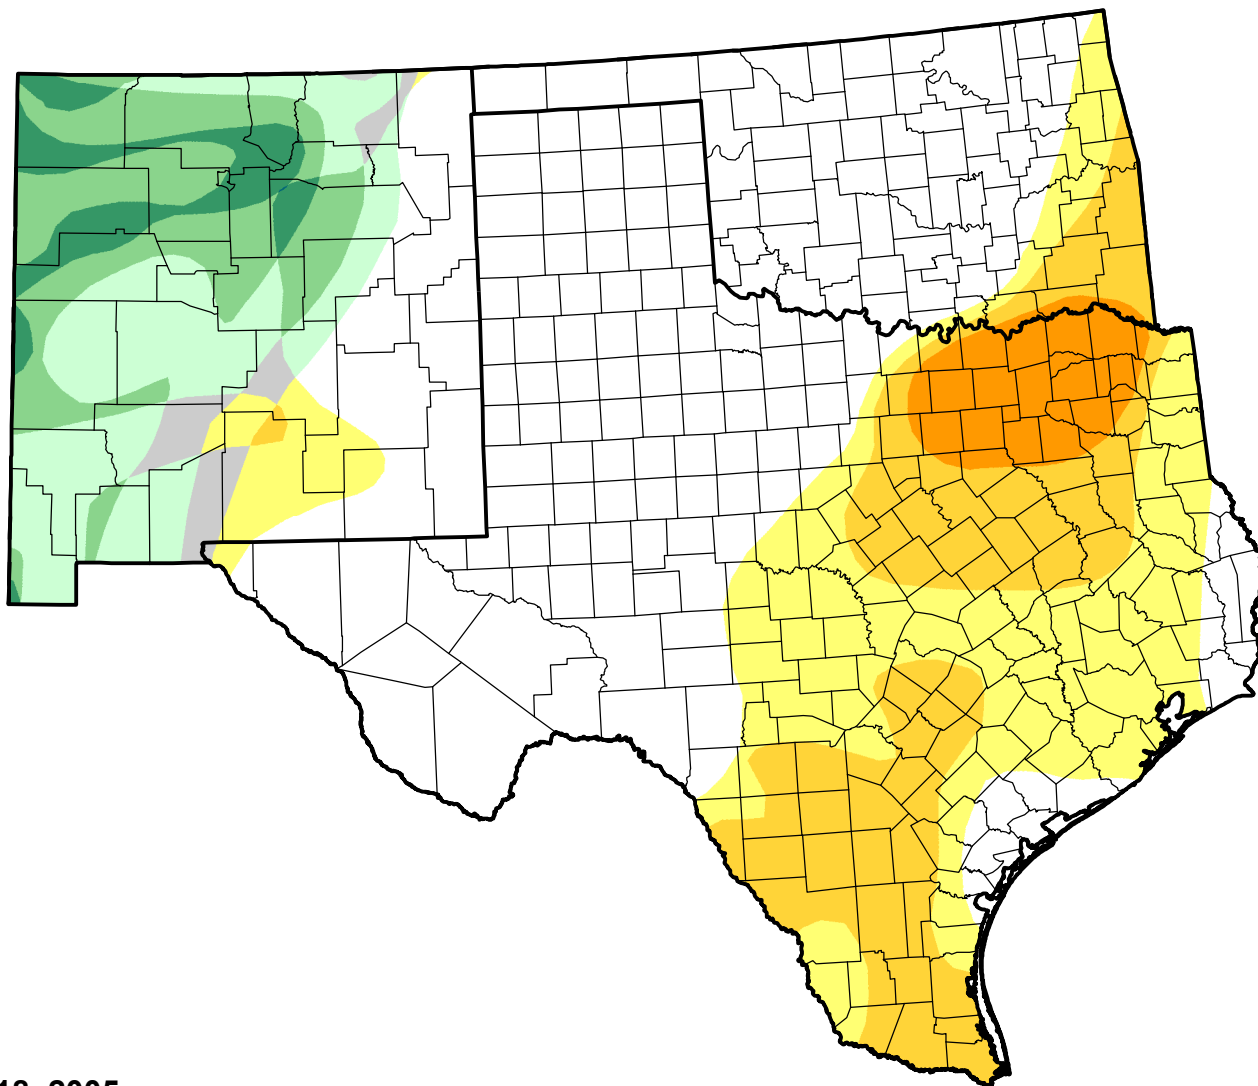

# U.S. Drought Monitor Class Change - Southern Plains RDEWS

Start of Calendar Year

October 18, 2005  
compared to  
January 6, 2005

[droughtmonitor.unl.edu](http://droughtmonitor.unl.edu)

-  5 Class Degradation
-  4 Class Degradation
-  3 Class Degradation
-  2 Class Degradation
-  1 Class Degradation
-  No Change
-  1 Class Improvement
-  2 Class Improvement
-  3 Class Improvement
-  4 Class Improvement
-  5 Class Improvement