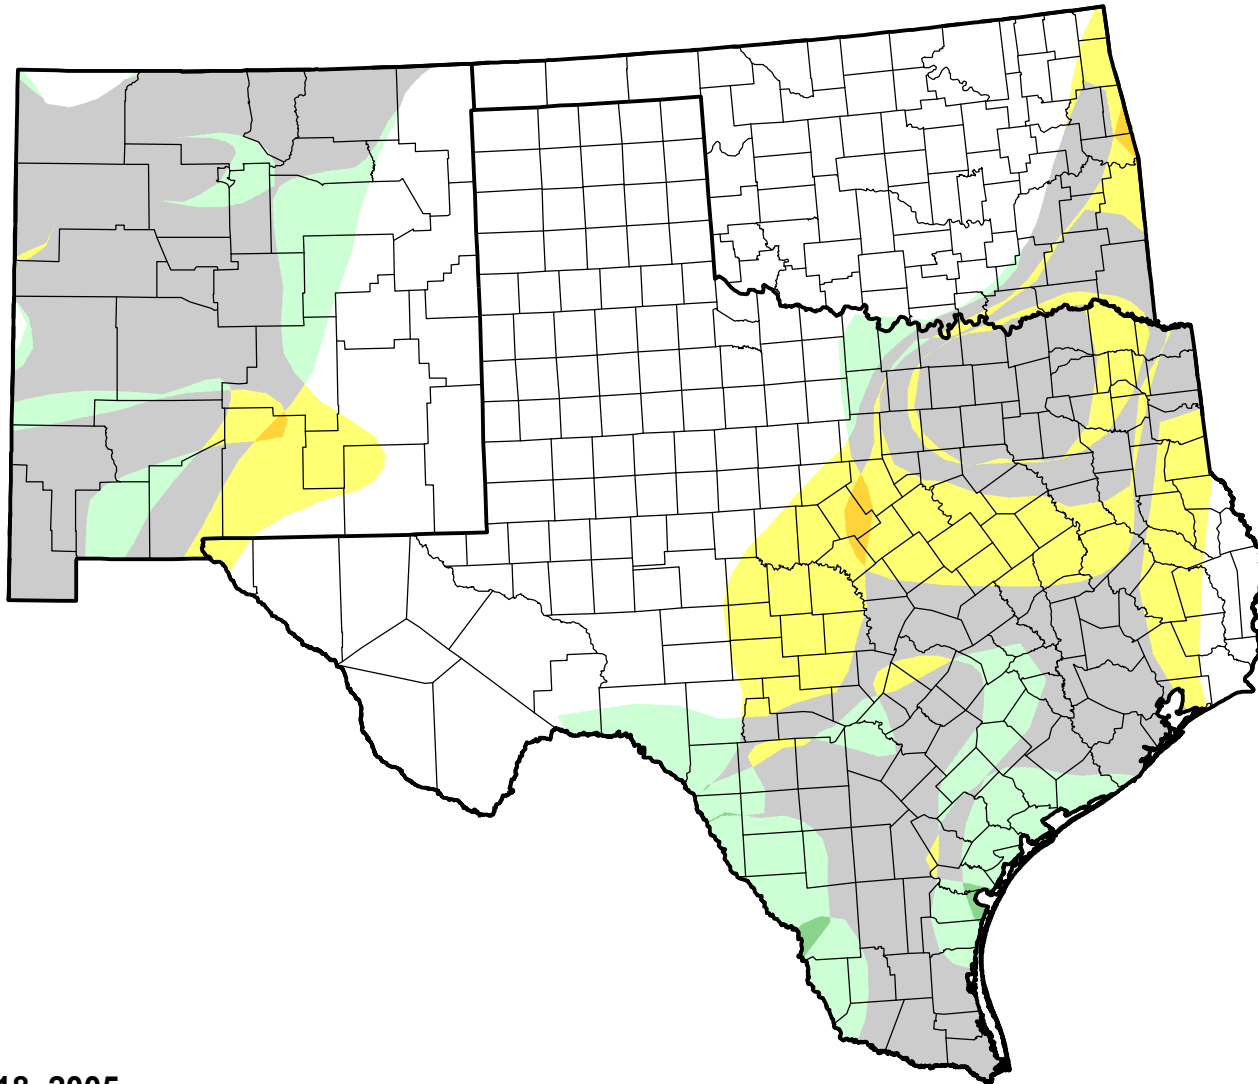

# U.S. Drought Monitor Class Change - Southern Plains RDEWS

Start of Water Year

October 18, 2005  
compared to  
September 29, 2005

[droughtmonitor.unl.edu](http://droughtmonitor.unl.edu)

-  5 Class Degradation
-  4 Class Degradation
-  3 Class Degradation
-  2 Class Degradation
-  1 Class Degradation
-  No Change
-  1 Class Improvement
-  2 Class Improvement
-  3 Class Improvement
-  4 Class Improvement
-  5 Class Improvement