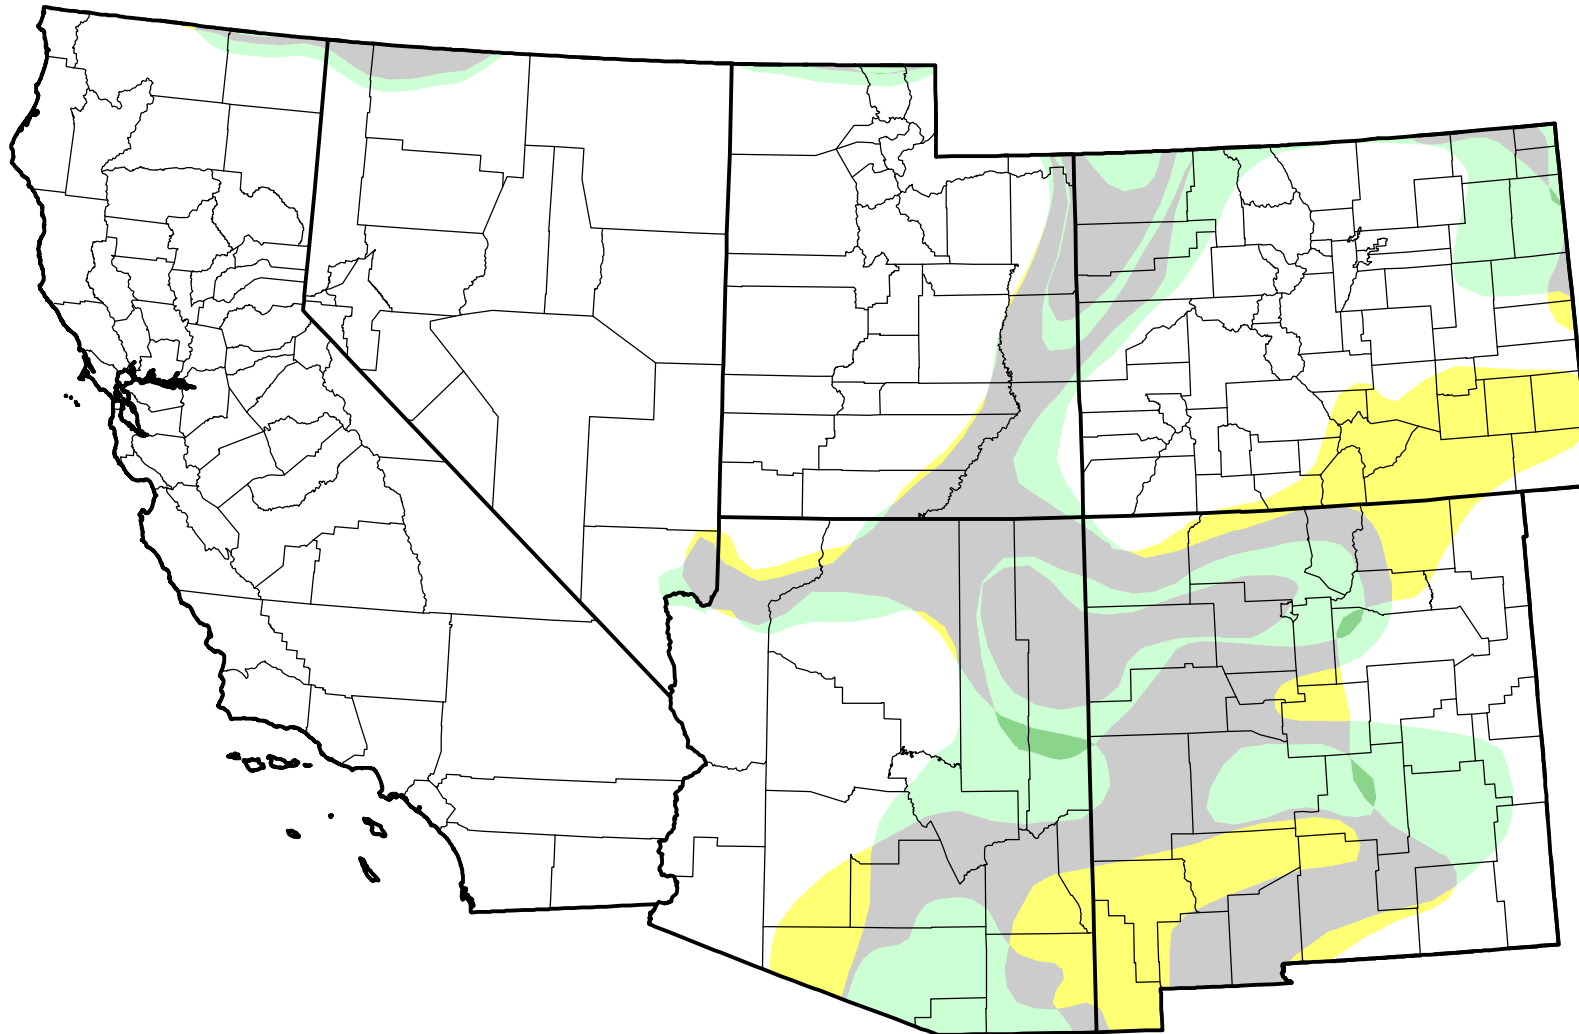

U.S. Drought Monitor Class Change - Southwest

13 Week

October 18, 2005
compared to
July 21, 2005

droughtmonitor.unl.edu

-  5 Class Degradation
-  4 Class Degradation
-  3 Class Degradation
-  2 Class Degradation
-  1 Class Degradation
-  No Change
-  1 Class Improvement
-  2 Class Improvement
-  3 Class Improvement
-  4 Class Improvement
-  5 Class Improvement