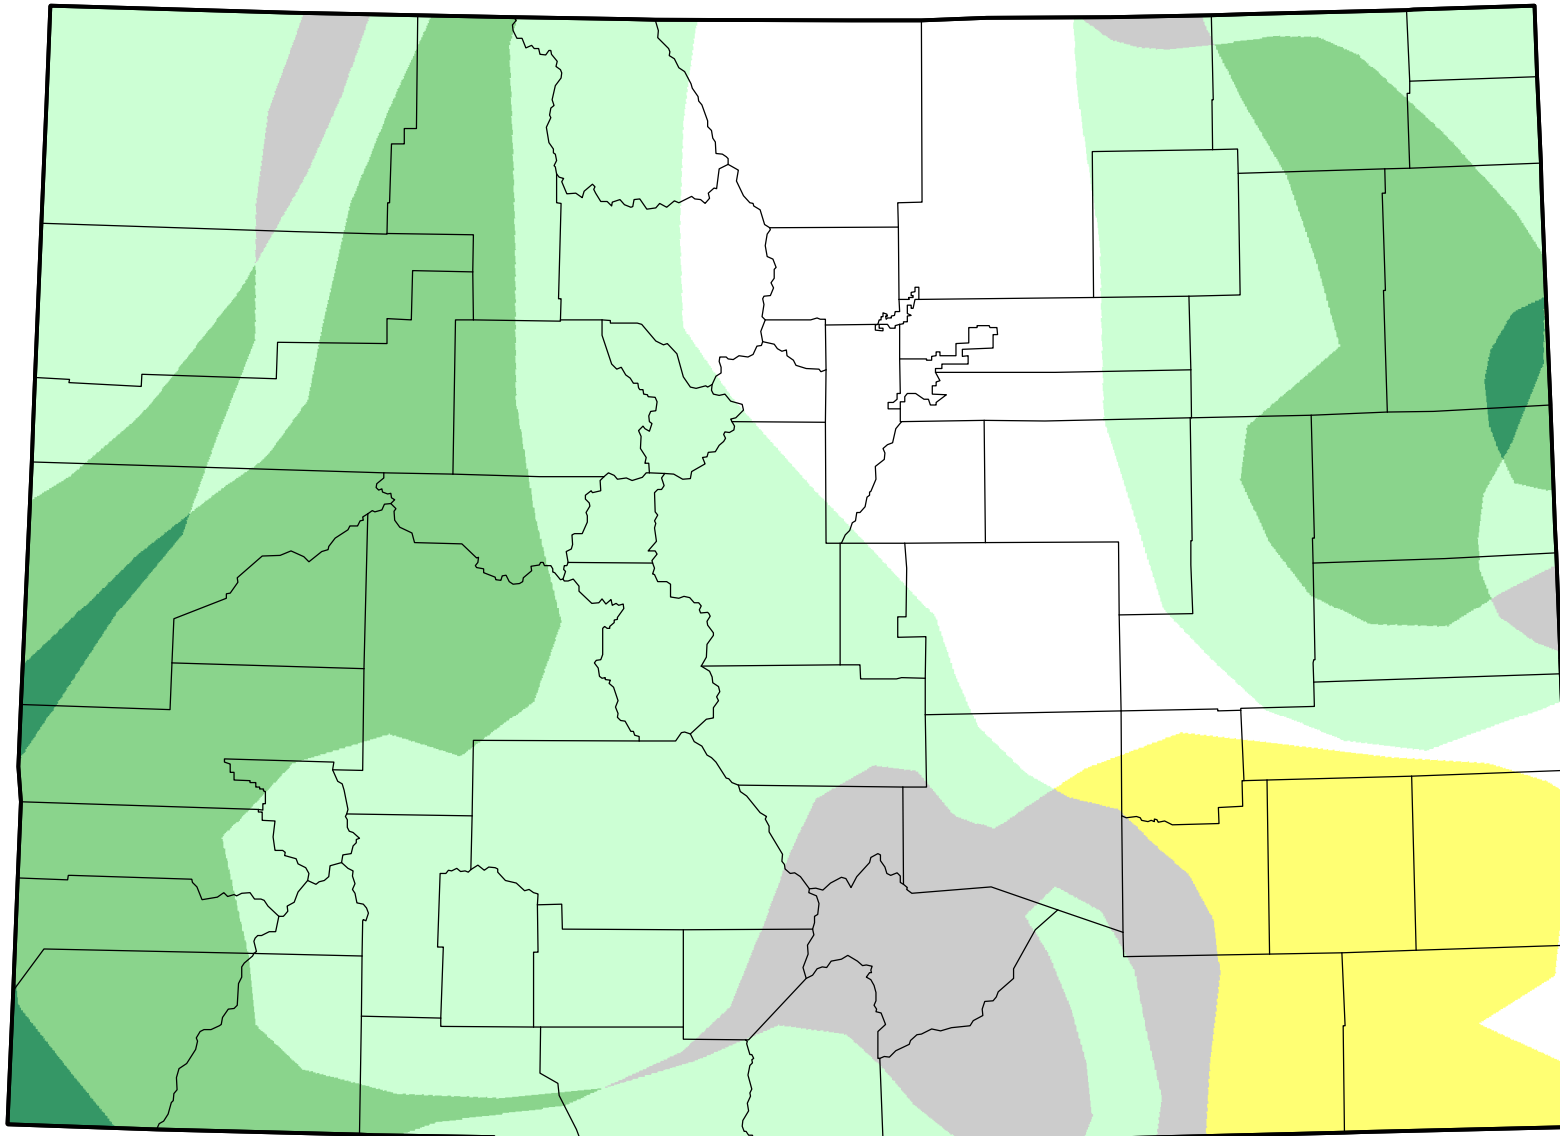

U.S. Drought Monitor Class Change - Colorado

Start of Calendar Year

October 25, 2005
compared to
January 6, 2005

droughtmonitor.unl.edu

-  5 Class Degradation
-  4 Class Degradation
-  3 Class Degradation
-  2 Class Degradation
-  1 Class Degradation
-  No Change
-  1 Class Improvement
-  2 Class Improvement
-  3 Class Improvement
-  4 Class Improvement
-  5 Class Improvement