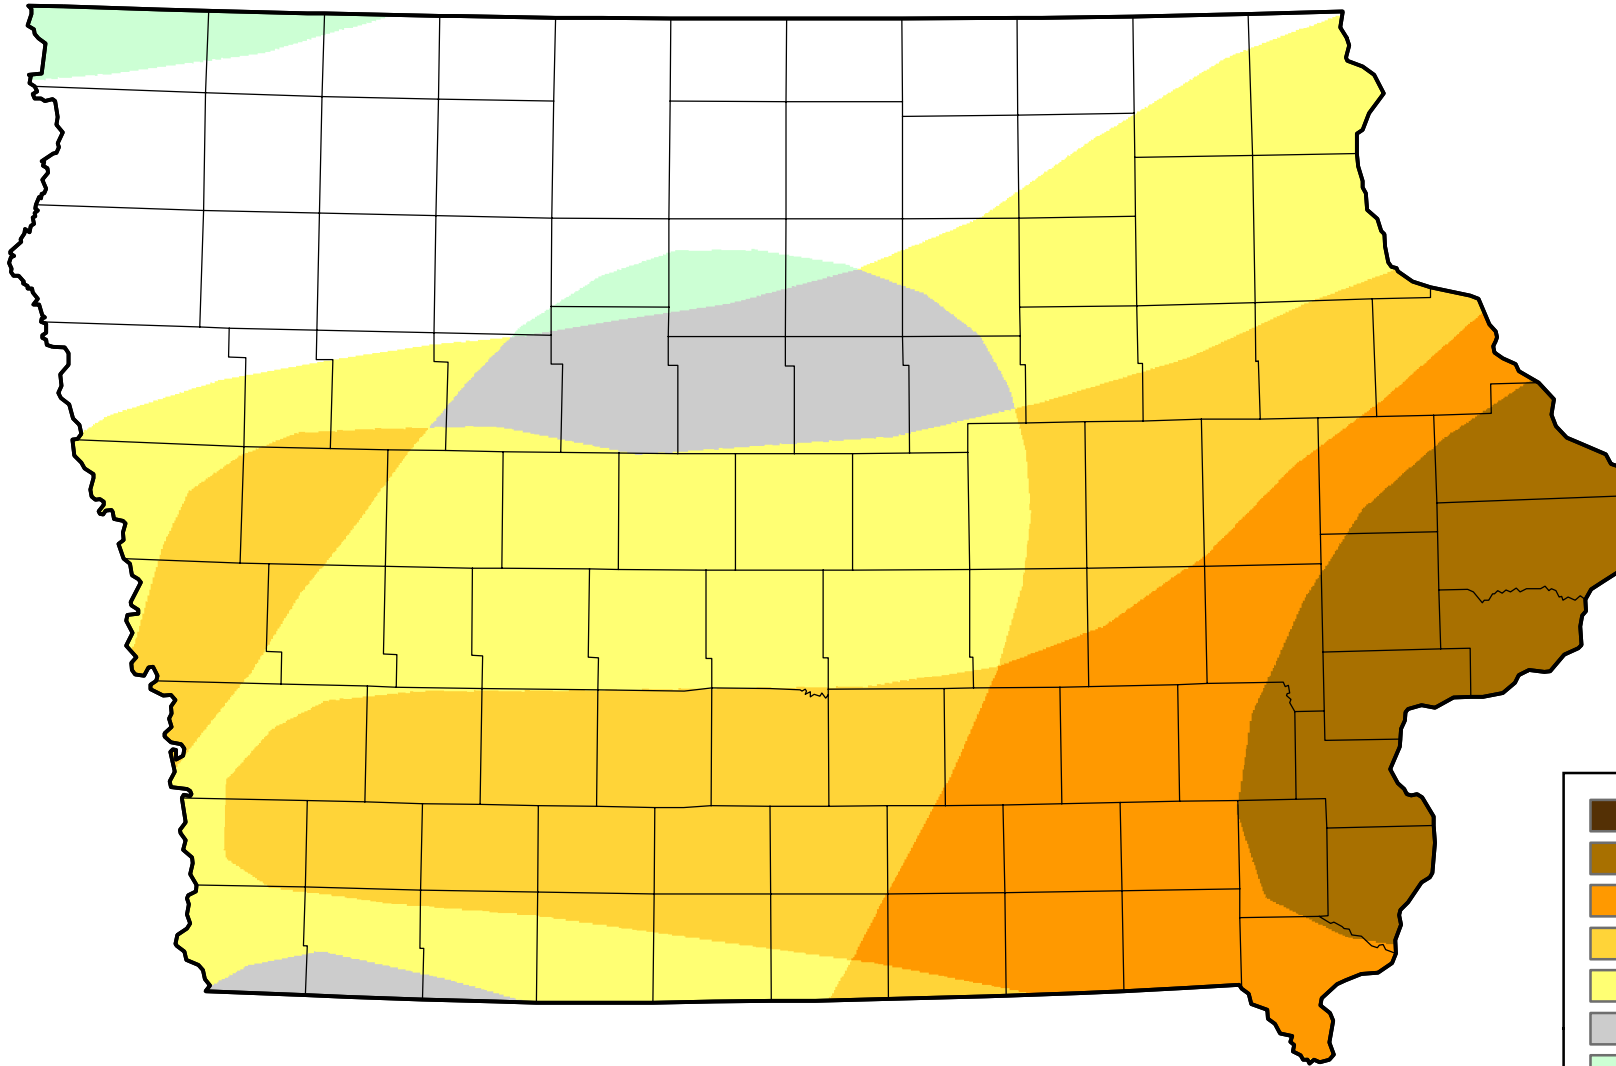

# U.S. Drought Monitor Class Change - Iowa

Start of Calendar Year

October 25, 2005  
compared to  
January 6, 2005

[droughtmonitor.unl.edu](http://droughtmonitor.unl.edu)

-  5 Class Degradation
-  4 Class Degradation
-  3 Class Degradation
-  2 Class Degradation
-  1 Class Degradation
-  No Change
-  1 Class Improvement
-  2 Class Improvement
-  3 Class Improvement
-  4 Class Improvement
-  5 Class Improvement