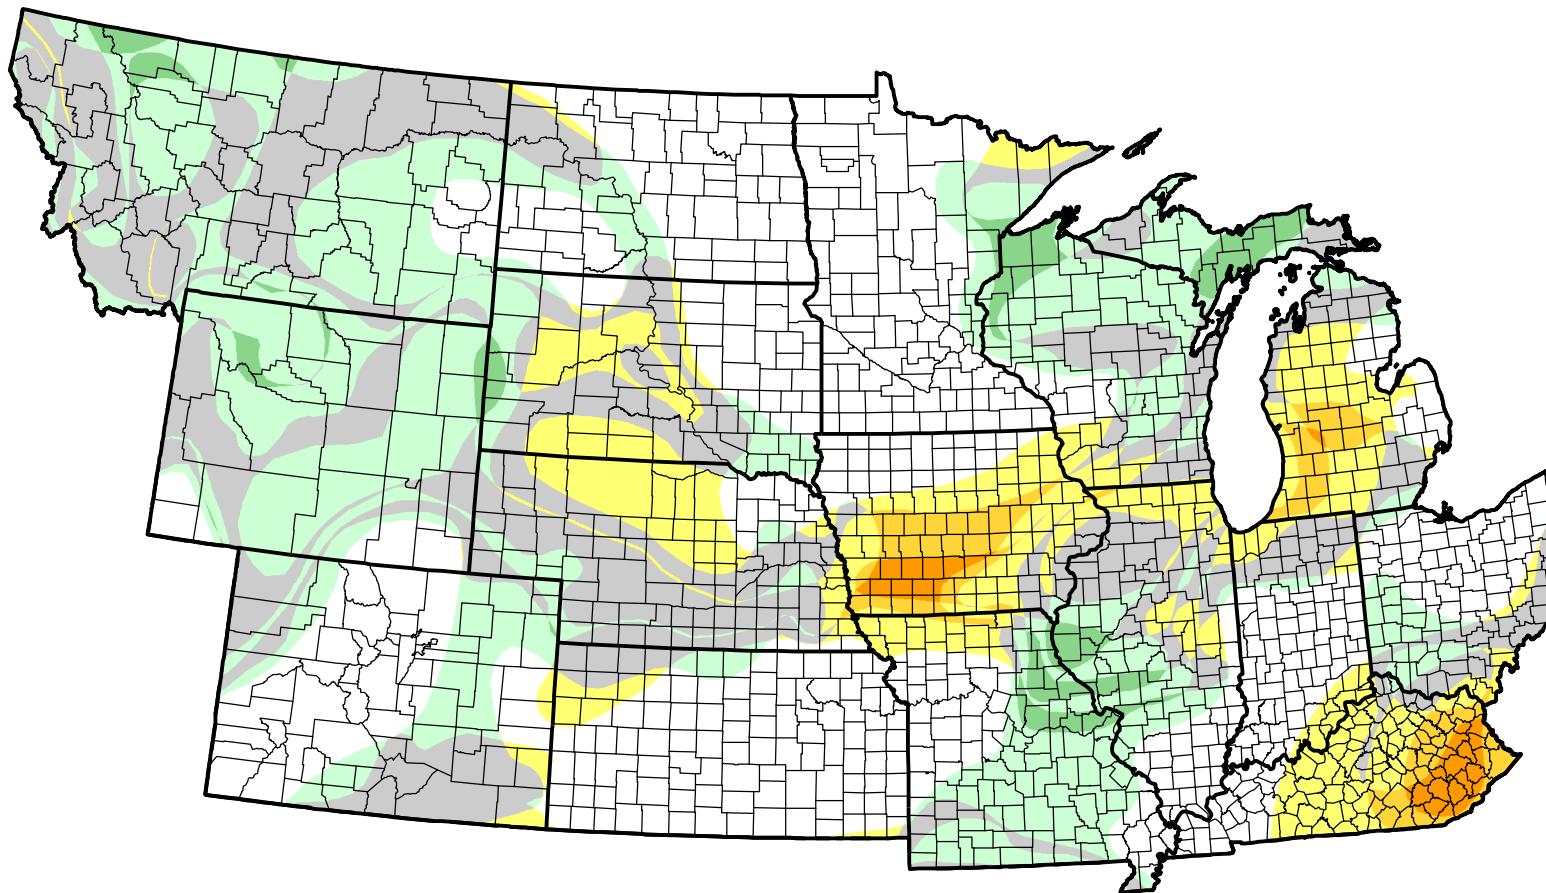

U.S. Drought Monitor Class Change - NWS Central 8 Week

-  5 Class Degradation
-  4 Class Degradation
-  3 Class Degradation
-  2 Class Degradation
-  1 Class Degradation
-  No Change
-  1 Class Improvement
-  2 Class Improvement
-  3 Class Improvement
-  4 Class Improvement
-  5 Class Improvement

October 25, 2005
compared to
September 1, 2005

droughtmonitor.unl.edu