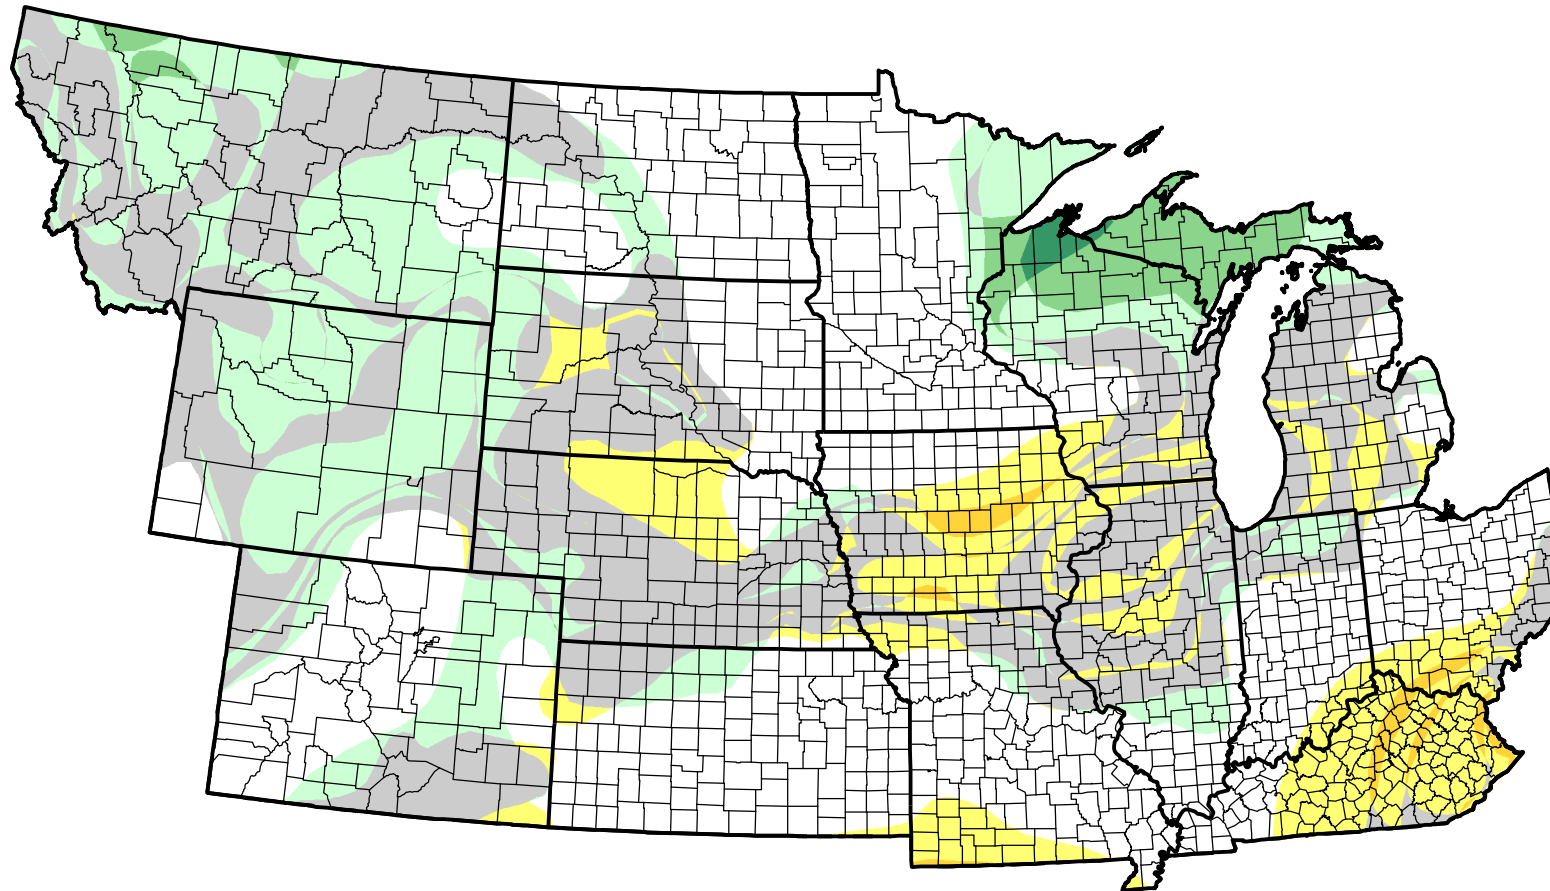

U.S. Drought Monitor Class Change - NWS Central Start of Water Year

-  5 Class Degradation
-  4 Class Degradation
-  3 Class Degradation
-  2 Class Degradation
-  1 Class Degradation
-  No Change
-  1 Class Improvement
-  2 Class Improvement
-  3 Class Improvement
-  4 Class Improvement
-  5 Class Improvement

October 25, 2005
compared to
September 29, 2005

droughtmonitor.unl.edu