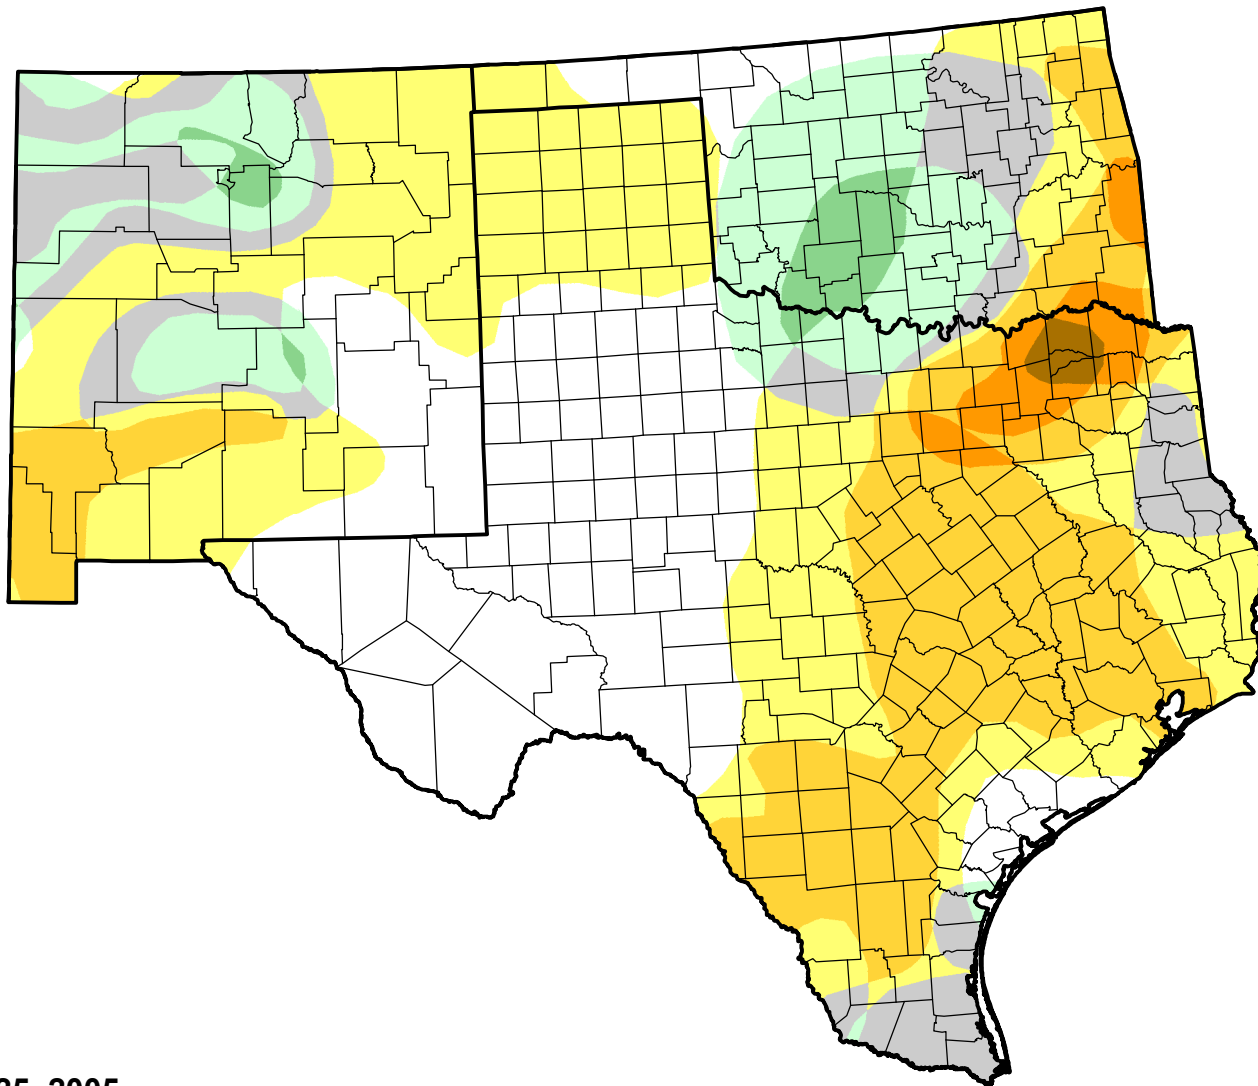

U.S. Drought Monitor Class Change - Southern Plains RDEWS

26 Week

October 25, 2005
compared to
April 28, 2005

droughtmonitor.unl.edu

-  5 Class Degradation
-  4 Class Degradation
-  3 Class Degradation
-  2 Class Degradation
-  1 Class Degradation
-  No Change
-  1 Class Improvement
-  2 Class Improvement
-  3 Class Improvement
-  4 Class Improvement
-  5 Class Improvement