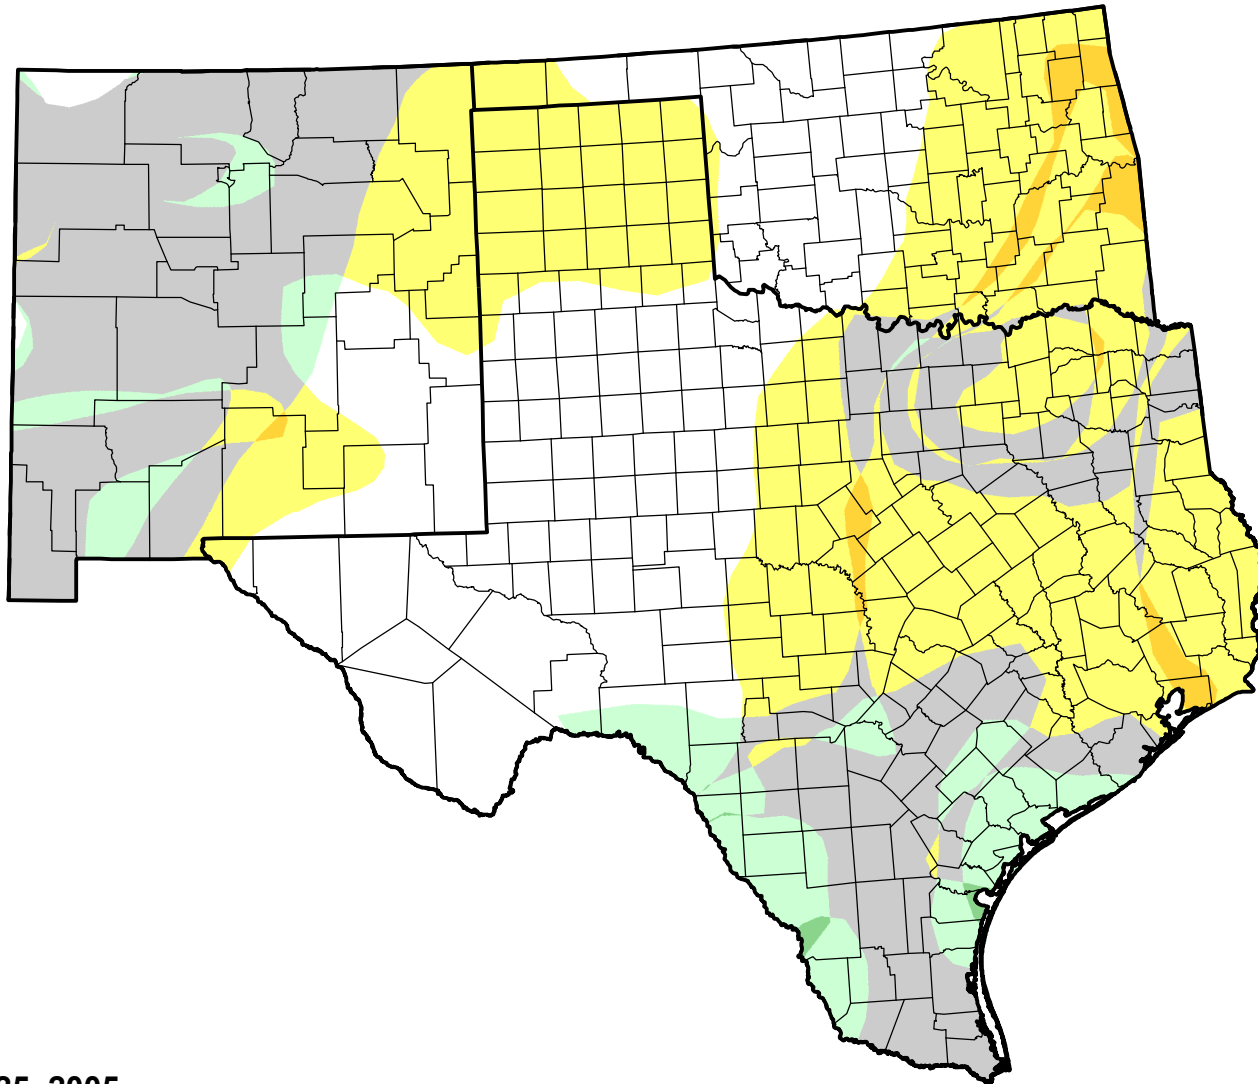

U.S. Drought Monitor Class Change - Southern Plains RDEWS

Start of Water Year

October 25, 2005
compared to
September 29, 2005

droughtmonitor.unl.edu

- | | |
|---|---------------------|
|  | 5 Class Degradation |
|  | 4 Class Degradation |
|  | 3 Class Degradation |
|  | 2 Class Degradation |
|  | 1 Class Degradation |
|  | No Change |
|  | 1 Class Improvement |
|  | 2 Class Improvement |
|  | 3 Class Improvement |
|  | 4 Class Improvement |
|  | 5 Class Improvement |